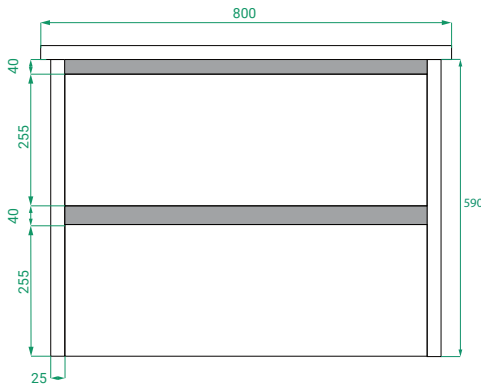

DESCRIPTION

Ovo 800, 2 Drawers Wall-Hung Vanity with Urban Ceramic Basin

PRODUCT CODE

OVO80D2WH / OVO80D2WHT / OVO80D2WHCC

Dimensions	W 800 x H 620 x D 460 (mm)
Finishes	Matte White, Matte Custom Paint or Timber Veneer.
Basin	Urban ceramic top (H 30) with intergrated basin
Handle	Handleless 45° design.
Origin	New Zealand made cabinetry.
Features	<ul style="list-style-type: none"> • Soft rounded corners. • 2 Drawers with soft-close and handleless design. • Urban ceramic top with intergrated basin • Timber Veneer finishes are 100% natural, with variations in grain and colour. All come stained and sealed with a protective UV finish. • The paint used on our products is polyurethane or UV based.

TECHNICAL DRAWINGS

Front

Side

Drawers

Urban Ceramic

NOTES

Accessories not included. Drawing indicates the technical measurement only and is not a reflection of how the product will look. Sizes are nominal only. All drawings in millimeters. Drawings not to scale. April 2024.