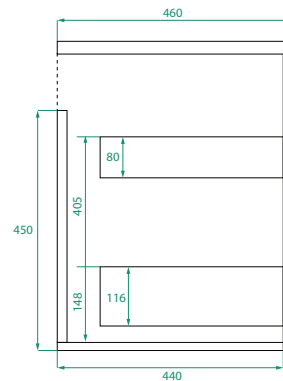

DESCRIPTION

Ovo 800, 2 Drawers Wall-Hung Vanity with Urban Ceramic Basin

PRODUCT CODE

OVO80D2WH / OVO80D2WHT / OVO80D2WHCC

Dimensions	W 800 x H 620 x D 460 (mm)
Finishes	Matte White, Matte Custom Paint or Timber Veneer.
Basin	Urban ceramic top (H 30) with intergrated basin
Handle	Handleless 45° design.
Origin	New Zealand made cabinetry.
Features	<ul style="list-style-type: none"> • Soft rounded corners. • 2 Drawers with soft-close and handleless design. • Urban ceramic top with intergrated basin • Timber Veneer finishes are 100% natural, with variations in grain and colour. All come stained and sealed with a protective UV finish. • The paint used on our products is polyurethane or UV based.

TECHNICAL DRAWINGS

Front

Side

Drawers

Urban Ceramic

NOTES

Accessories not included. Drawing indicates the technical measurement only and is not a reflection of how the product will look. Sizes are nominal only. All drawings in millimeters. Drawings not to scale. April 2024.