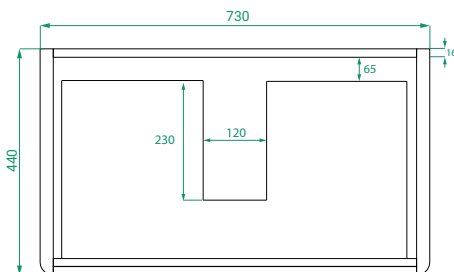

DESCRIPTION

Ovo 800, 2 Drawers Wall-Hung Vanity with Urban Ceramic Basin

PRODUCT CODE

OVO80D2WH / OVO80D2WHT / OVO80D2WHCC

Dimensions	W 800 x H 620 x D 460 (mm)
Finishes	Matte White, Matte Custom Paint or Timber Veneer.
Basin	Urban ceramic top (H 30) with intergrated basin
Handle	Handleless 45° design.
Origin	New Zealand made cabinetry.
Features	<ul style="list-style-type: none"> • Soft rounded corners. • 2 Drawers with soft-close and handleless design. • Urban ceramic top with intergrated basin • Timber Veneer finishes are 100% natural, with variations in grain and colour. All come stained and sealed with a protective UV finish. • The paint used on our products is polyurethane or UV based.

TECHNICAL DRAWINGS

Front

Side

Drawers

Urban Ceramic

NOTES

Accessories not included. Drawing indicates the technical measurement only and is not a reflection of how the product will look. Sizes are nominal only. All drawings in millimeters. Drawings not to scale. April 2024.