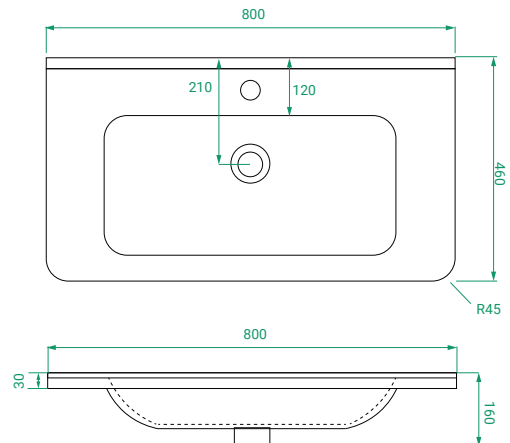

DESCRIPTION

Ovo 800, 2 Drawers Wall-Hung Vanity with Urban Ceramic Basin

PRODUCT CODE

OVO80D2WH / OVO80D2WHT / OVO80D2WHCC

Dimensions	W 800 x H 620 x D 460 (mm)
Finishes	Matte White, Matte Custom Paint or Timber Veneer.
Basin	Urban ceramic top (H 30) with intergrated basin
Handle	Handleless 45° design.
Origin	New Zealand made cabinetry.
Features	<ul style="list-style-type: none"> • Soft rounded corners. • 2 Drawers with soft-close and handleless design. • Urban ceramic top with intergrated basin • Timber Veneer finishes are 100% natural, with variations in grain and colour. All come stained and sealed with a protective UV finish. • The paint used on our products is polyurethane or UV based.

TECHNICAL DRAWINGS

Front

Side

Drawers

Urban Ceramic

NOTES

Accessories not included. Drawing indicates the technical measurement only and is not a reflection of how the product will look. Sizes are nominal only. All drawings in millimeters. Drawings not to scale. April 2024.