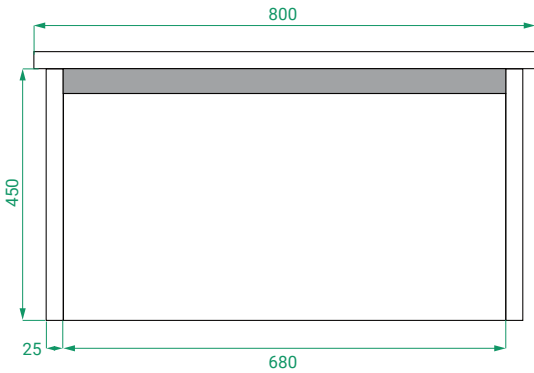

DESCRIPTION

Ovo 800, 1 Drawer Wall-Hung Vanity with Kordura Top & Basin

PRODUCT CODE

OVO80DWHSS / OVO80DWHSSCC

Dimensions	W 800	x H 470	x D 460	(mm)
Finishes	Matte White or Matte Custom Colour Paint.			
Kordura	White Kordura Top (H 20).			
Basin	See website for compatible basin options.			
Handle	Handleless 45° design.			
Origin	New Zealand made cabinetry.			
Features	<ul style="list-style-type: none"> • Soft rounded corners. • 1 Drawer with soft-close and handleless design. • White Kordura top with your choice of basin. • The paint used on our products is polyurethane or UV based. 			

TECHNICAL DRAWINGS

Front

Side

Drawers

Kordura

NOTES

*Additional Cost. Kordura top (H 20mm). Accessories not included. Drawing indicates the technical measurement only and is not a reflection of how the product will look. Sizes are nominal only. All drawings in millimeters. Drawings not to scale. April 2024.