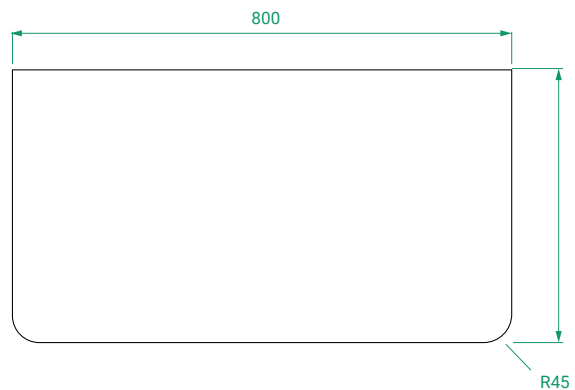

DESCRIPTION

Ovo 800, 1 Drawer Wall-Hung Vanity with Kordura Top & Basin

PRODUCT CODE

OVO80DWHSS / OVO80DWHSSCC

Dimensions	W 800	x H 470	x D 460	(mm)
Finishes	Matte White or Matte Custom Colour Paint.			
Kordura	White Kordura Top (H 20).			
Basin	See website for compatible basin options.			
Handle	Handleless 45° design.			
Origin	New Zealand made cabinetry.			
Features	<ul style="list-style-type: none"> • Soft rounded corners. • 1 Drawer with soft-close and handleless design. • White Kordura top with your choice of basin. • The paint used on our products is polyurethane or UV based. 			

TECHNICAL DRAWINGS

Front

Side

Drawers

Kordura

NOTES

*Additional Cost. Kordura top (H 20mm). Accessories not included. Drawing indicates the technical measurement only and is not a reflection of how the product will look. Sizes are nominal only. All drawings in millimeters. Drawings not to scale. April 2024.