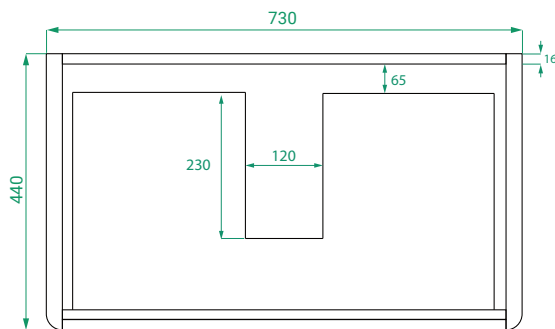

DESCRIPTION

Ovo 800, 1 Drawer Wall-Hung Vanity with Kordura Top & Basin

PRODUCT CODE

OVO80DWHSS / OVO80DWHSSCC

Dimensions	W 800	x H 470	x D 460	(mm)
Finishes	Matte White or Matte Custom Colour Paint.			
Kordura	White Kordura Top (H 20).			
Basin	See website for compatible basin options.			
Handle	Handleless 45° design.			
Origin	New Zealand made cabinetry.			
Features	<ul style="list-style-type: none"> • Soft rounded corners. • 1 Drawer with soft-close and handleless design. • White Kordura top with your choice of basin. • The paint used on our products is polyurethane or UV based. 			

TECHNICAL DRAWINGS

Front

Side

Drawers

Kordura

NOTES

*Additional Cost. Kordura top (H 20mm). Accessories not included. Drawing indicates the technical measurement only and is not a reflection of how the product will look. Sizes are nominal only. All drawings in millimeters. Drawings not to scale. April 2024.