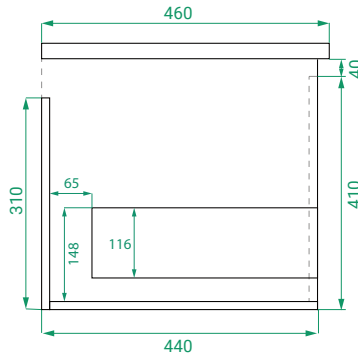

DESCRIPTION

Ovo 800, 1 Drawer Wall-Hung Vanity with Kordura Top & Basin

PRODUCT CODE

OVO80DWHSS / OVO80DWHSSCC

Dimensions	W 800	x H 470	x D 460	(mm)
Finishes	Matte White or Matte Custom Colour Paint.			
Kordura	White Kordura Top (H 20).			
Basin	See website for compatible basin options.			
Handle	Handleless 45° design.			
Origin	New Zealand made cabinetry.			
Features	<ul style="list-style-type: none"> • Soft rounded corners. • 1 Drawer with soft-close and handleless design. • White Kordura top with your choice of basin. • The paint used on our products is polyurethane or UV based. 			

TECHNICAL DRAWINGS

Front

Side

Drawers

Kordura

NOTES

*Additional Cost. Kordura top (H 20mm). Accessories not included. Drawing indicates the technical measurement only and is not a reflection of how the product will look. Sizes are nominal only. All drawings in millimeters. Drawings not to scale. April 2024.