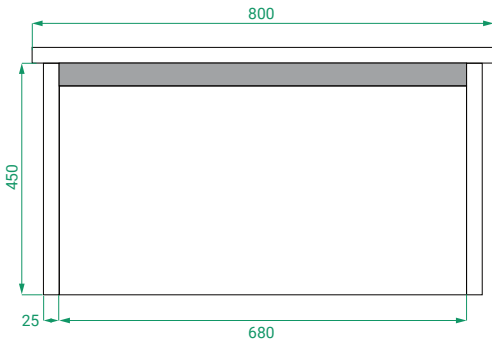

DESCRIPTION

Ovo 800, 1 Drawer Wall-Hung Vanity with Urban Ceramic Basin

PRODUCT CODE

OVO80DWH / OVO80DWHCC

- Dimensions** W 800 x H 480 x D 460 (mm)
- Finishes** Matte White or Matte Custom Colour Paint.
- Basin** Urban ceramic top (H 30) with intergrated basin
- Handle** Handleless 45° design.
- Origin** New Zealand made cabinetry.
- Features**
 - Soft rounded corners.
 - 1 Drawer with soft-close and handleless design.
 - Urban ceramic top with intergrated basin
 - The paint used on our products is polyurethane or UV based.

TECHNICAL DRAWINGS

Front

Side

Drawers

Urban Ceramic Top

NOTES

*Additional Cost. Accessories not included. Drawing indicates the technical measurement only and is not a reflection of how the product will look. Sizes are nominal only. All drawings in millimeters. Drawings not to scale. April 2024.