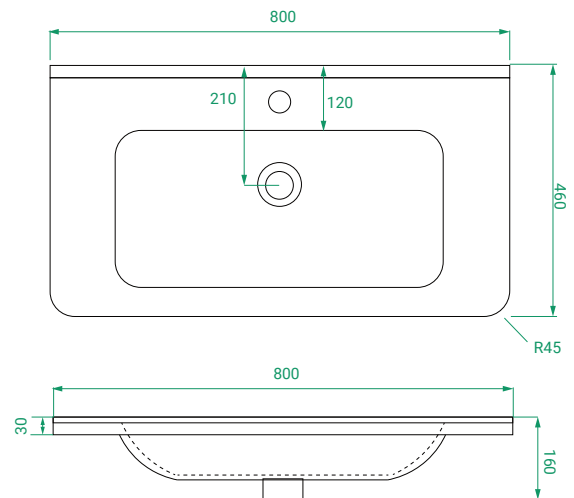

DESCRIPTION

Ovo 800, 1 Drawer Wall-Hung Vanity with Urban Ceramic Basin

PRODUCT CODE

OVO80DWH / OVO80DWHCC

- Dimensions** W 800 x H 480 x D 460 (mm)
- Finishes** Matte White or Matte Custom Colour Paint.
- Basin** Urban ceramic top (H 30) with intergrated basin
- Handle** Handleless 45° design.
- Origin** New Zealand made cabinetry.
- Features**
 - Soft rounded corners.
 - 1 Drawer with soft-close and handleless design.
 - Urban ceramic top with intergrated basin
 - The paint used on our products is polyurethane or UV based.

TECHNICAL DRAWINGS

Front

Side

Drawers

Urban Ceramic Top

NOTES

*Additional Cost. Accessories not included. Drawing indicates the technical measurement only and is not a reflection of how the product will look. Sizes are nominal only. All drawings in millimeters. Drawings not to scale. April 2024.