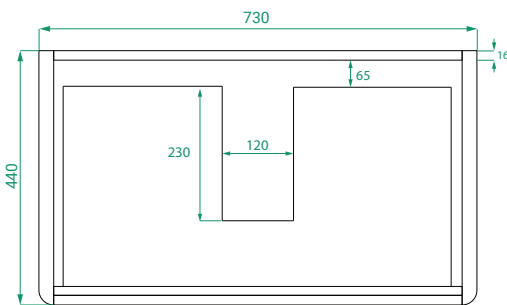

DESCRIPTION

Ovo 800, 1 Drawer Wall-Hung Vanity with Urban Ceramic Basin

PRODUCT CODE

OVO80DWH / OVO80DWHCC

- Dimensions** W 800 x H 480 x D 460 (mm)
- Finishes** Matte White or Matte Custom Colour Paint.
- Basin** Urban ceramic top (H 30) with intergrated basin
- Handle** Handleless 45° design.
- Origin** New Zealand made cabinetry.
- Features**
 - Soft rounded corners.
 - 1 Drawer with soft-close and handleless design.
 - Urban ceramic top with intergrated basin
 - The paint used on our products is polyurethane or UV based.

TECHNICAL DRAWINGS

Front

Side

Drawers

Urban Ceramic Top

NOTES

*Additional Cost. Accessories not included. Drawing indicates the technical measurement only and is not a reflection of how the product will look. Sizes are nominal only. All drawings in millimeters. Drawings not to scale. April 2024.