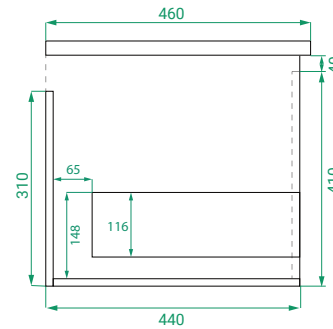

DESCRIPTION

Ovo 800, 1 Drawer Wall-Hung Vanity with Urban Ceramic Basin

PRODUCT CODE

OVO80DWH / OVO80DWHCC

- Dimensions** W 800 x H 480 x D 460 (mm)
- Finishes** Matte White or Matte Custom Colour Paint.
- Basin** Urban ceramic top (H 30) with intergrated basin
- Handle** Handleless 45° design.
- Origin** New Zealand made cabinetry.
- Features**
 - Soft rounded corners.
 - 1 Drawer with soft-close and handleless design.
 - Urban ceramic top with intergrated basin
 - The paint used on our products is polyurethane or UV based.

TECHNICAL DRAWINGS

Front

Side

Drawers

Urban Ceramic Top

NOTES

*Additional Cost. Accessories not included. Drawing indicates the technical measurement only and is not a reflection of how the product will look. Sizes are nominal only. All drawings in millimeters. Drawings not to scale. April 2024.