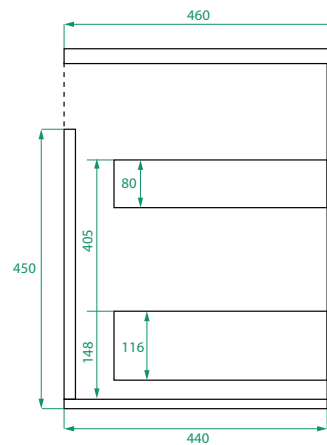

DESCRIPTION

Ovo 600, 2 Drawers Wall-Hung Vanity with Kordura Top & Basin

PRODUCT CODE

OVO60D2WHSS / OVO60D2WHSSCC

Dimensions	W 600 x H 610 x D 460 (mm)
Finishes	Matte White or Matte Custom Colour Paint.
Kordura	White Kordura Top (H 20).
Basin	See website for compatible basin options.
Handle	Handleless 45° design.
Origin	New Zealand made cabinetry.
Features	<ul style="list-style-type: none"> • Soft rounded corners. • 2 Drawers with soft-close and handleless design. • White Kordura top with your choice of basin. • The paint used on our products is polyurethane or UV based.

TECHNICAL DRAWINGS

Front

Side

Top Down

Kordura Top

NOTES

*Additional Cost. Kordura top (H 20mm). Accessories not included. Drawing indicates the technical measurement only and is not a reflection of how the product will look. Sizes are nominal only. All drawings in millimeters. Drawings not to scale. April 2024.