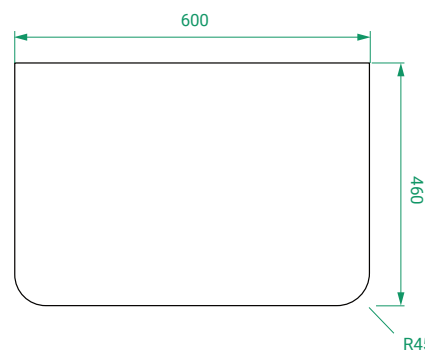

DESCRIPTION

Ovo 600, 2 Drawers Wall-Hung Vanity with Kordura Top & Basin

PRODUCT CODE

OVO60D2WHSS / OVO60D2WHSSCC

Dimensions	W 600 x H 610 x D 460 (mm)
Finishes	Matte White or Matte Custom Colour Paint.
Kordura	White Kordura Top (H 20).
Basin	See website for compatible basin options.
Handle	Handleless 45° design.
Origin	New Zealand made cabinetry.
Features	<ul style="list-style-type: none"> • Soft rounded corners. • 2 Drawers with soft-close and handleless design. • White Kordura top with your choice of basin. • The paint used on our products is polyurethane or UV based.

TECHNICAL DRAWINGS

Front

Side

Top Down

Kordura Top

NOTES

*Additional Cost. Kordura top (H 20mm). Accessories not included. Drawing indicates the technical measurement only and is not a reflection of how the product will look. Sizes are nominal only. All drawings in millimeters. Drawings not to scale. April 2024.