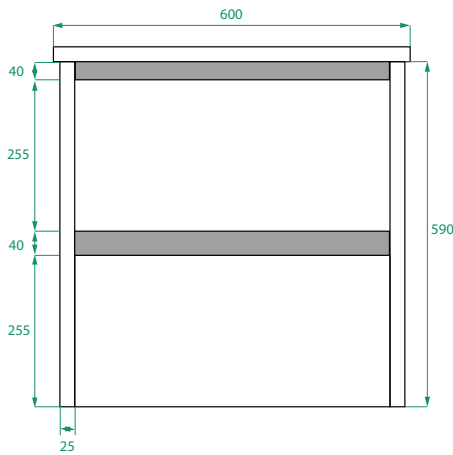

DESCRIPTION

Ovo 600, 2 Drawers Wall-Hung Vanity with Kordura Top & Basin

PRODUCT CODE

OVO60D2WHSS / OVO60D2WHSSCC

Dimensions	W 600 x H 610 x D 460 (mm)
Finishes	Matte White or Matte Custom Colour Paint.
Kordura	White Kordura Top (H 20).
Basin	See website for compatible basin options.
Handle	Handleless 45° design.
Origin	New Zealand made cabinetry.
Features	<ul style="list-style-type: none"> • Soft rounded corners. • 2 Drawers with soft-close and handleless design. • White Kordura top with your choice of basin. • The paint used on our products is polyurethane or UV based.

TECHNICAL DRAWINGS

Front

Side

Top Down

Kordura Top

NOTES

*Additional Cost. Kordura top (H 20mm). Accessories not included. Drawing indicates the technical measurement only and is not a reflection of how the product will look. Sizes are nominal only. All drawings in millimeters. Drawings not to scale. April 2024.