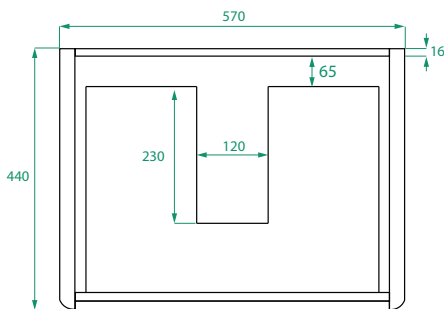

DESCRIPTION

Ovo 600, 2 Drawers Wall-Hung Vanity with Kordura Top & Basin

PRODUCT CODE

OVO60D2WHSS / OVO60D2WHSSCC

Dimensions	W 600 x H 610 x D 460 (mm)
Finishes	Matte White or Matte Custom Colour Paint.
Kordura	White Kordura Top (H 20).
Basin	See website for compatible basin options.
Handle	Handleless 45° design.
Origin	New Zealand made cabinetry.
Features	<ul style="list-style-type: none"> • Soft rounded corners. • 2 Drawers with soft-close and handleless design. • White Kordura top with your choice of basin. • The paint used on our products is polyurethane or UV based.

TECHNICAL DRAWINGS

Front

Side

Top Down

Kordura Top

NOTES

*Additional Cost. Kordura top (H 20mm). Accessories not included. Drawing indicates the technical measurement only and is not a reflection of how the product will look. Sizes are nominal only. All drawings in millimeters. Drawings not to scale. April 2024.