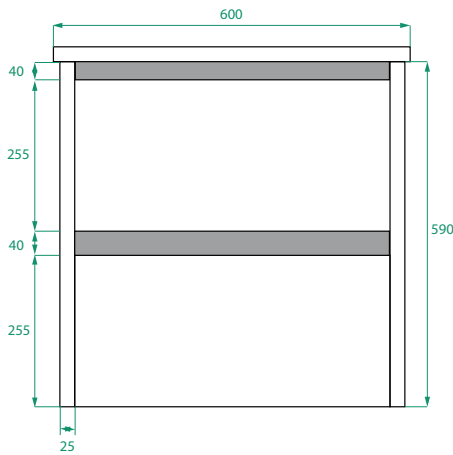

DESCRIPTION

Ovo 600, 2 Drawers Wall-Hung Vanity with Kordura Top & Basin

PRODUCT CODE

OVO60D2WHSS / OVO60D2WHSSCC

Dimensions	W 600 x H 610 x D 460 (mm)
Finishes	Matte White, Matte Custom Paint or Timber Veneer
Kordura	White or Colour* Kordura Top (H 25)
Basin	See website for compatible basin options.
Handle	Handleless 45° design.
Origin	New Zealand made cabinetry.
Features	<ul style="list-style-type: none"> • Soft rounded corners. • 2 Drawers with soft-close and handleless design. • White or Colour* Kordura top with basin. • Timber Veneer finishes are 100% natural, with variations in grain and colour. All come stained and sealed with a protective UV finish.

TECHNICAL DRAWINGS

Front

Side

Top Down

Kordura Top

NOTES

*Additional Cost. Kordura top (H 25mm). Accessories not included. Drawing indicates the technical measurement only and is not a reflection of how the product will look. Sizes are nominal only. All drawings in millimeters. Drawings not to scale. April 2024.