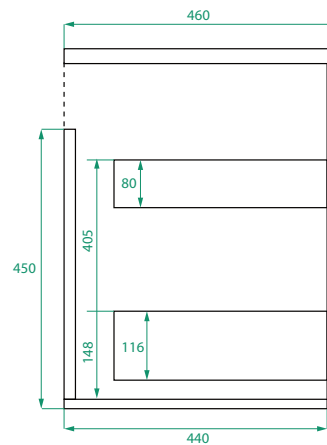

DESCRIPTION

Ovo 600, 2 Drawers Wall-Hung Vanity with Kordura Top & Basin

PRODUCT CODE

OVO60D2WHSS / OVO60D2WHSSCC

Dimensions	W 600 x H 610 x D 460 (mm)
Finishes	Matte White, Matte Custom Paint or Timber Veneer
Kordura	White or Colour* Kordura Top (H 25)
Basin	See website for compatible basin options.
Handle	Handleless 45° design.
Origin	New Zealand made cabinetry.
Features	<ul style="list-style-type: none"> • Soft rounded corners. • 2 Drawers with soft-close and handleless design. • White or Colour* Kordura top with basin. • Timber Veneer finishes are 100% natural, with variations in grain and colour. All come stained and sealed with a protective UV finish.

TECHNICAL DRAWINGS

Front

Side

Top Down

Kordura Top

NOTES

*Additional Cost. Kordura top (H 25mm). Accessories not included. Drawing indicates the technical measurement only and is not a reflection of how the product will look. Sizes are nominal only. All drawings in millimeters. Drawings not to scale. April 2024.