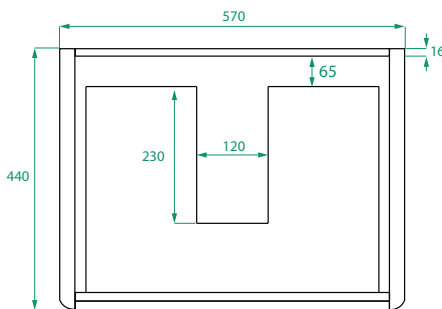

DESCRIPTION

Ovo 600, 2 Drawers Wall-Hung Vanity with Kordura Top & Basin

PRODUCT CODE

OVO60D2WHSS / OVO60D2WHSSCC

Dimensions	W 600 x H 610 x D 460 (mm)
Finishes	Matte White, Matte Custom Paint or Timber Veneer
Kordura	White or Colour* Kordura Top (H 25)
Basin	See website for compatible basin options.
Handle	Handleless 45° design.
Origin	New Zealand made cabinetry.
Features	<ul style="list-style-type: none"> • Soft rounded corners. • 2 Drawers with soft-close and handleless design. • White or Colour* Kordura top with basin. • Timber Veneer finishes are 100% natural, with variations in grain and colour. All come stained and sealed with a protective UV finish.

TECHNICAL DRAWINGS

Front

Side

Top Down

Kordura Top

NOTES

*Additional Cost. Kordura top (H 25mm). Accessories not included. Drawing indicates the technical measurement only and is not a reflection of how the product will look. Sizes are nominal only. All drawings in millimeters. Drawings not to scale. April 2024.