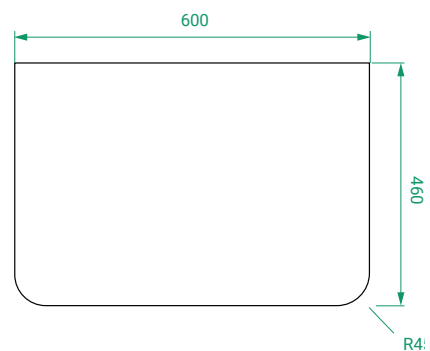

DESCRIPTION

Ovo 600, 2 Drawers Wall-Hung Vanity with Kordura Top & Basin

PRODUCT CODE

OVO60D2WHSS / OVO60D2WHSSCC

Dimensions	W 600 x H 610 x D 460 (mm)
Finishes	Matte White, Matte Custom Paint or Timber Veneer
Kordura	White or Colour* Kordura Top (H 25)
Basin	See website for compatible basin options.
Handle	Handleless 45° design.
Origin	New Zealand made cabinetry.
Features	<ul style="list-style-type: none"> • Soft rounded corners. • 2 Drawers with soft-close and handleless design. • White or Colour* Kordura top with basin. • Timber Veneer finishes are 100% natural, with variations in grain and colour. All come stained and sealed with a protective UV finish.

TECHNICAL DRAWINGS

Front

Side

Top Down

Kordura Top

NOTES

*Additional Cost. Kordura top (H 25mm). Accessories not included. Drawing indicates the technical measurement only and is not a reflection of how the product will look. Sizes are nominal only. All drawings in millimeters. Drawings not to scale. April 2024.