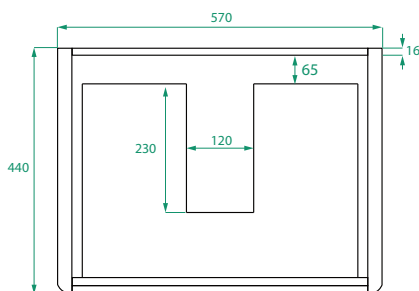

**DESCRIPTION**

Ovo 600, 2 Drawers Wall-Hung Vanity with Urban Ceramic Basin

**PRODUCT CODE**

OVO60D2WH / OVO60D2WHCC

<b>Dimensions</b>	W 600 x H 620 x D 460 (mm)
<b>Finishes</b>	Matte White or Matte Custom Colour Paint.
<b>Basin</b>	Urban ceramic top (H 30) with intergrated basin
<b>Handle</b>	Handleless 45° design.
<b>Origin</b>	New Zealand made cabinetry.
<b>Features</b>	<ul style="list-style-type: none"> <li>• Soft rounded corners.</li> <li>• 2 Drawers with soft-close and handleless design.</li> <li>• Urban ceramic top with intergrated basin</li> <li>• The paint used on our products is polyurethane or UV based.</li> </ul>

**TECHNICAL DRAWINGS**

**Front**

**Side**

**Drawers**

**Urban Ceramic**

**NOTES**

Accessories not included. Drawing indicates the technical measurement only and is not a reflection of how the product will look. Sizes are nominal only. All drawings in millimeters. Drawings not to scale. April 2024.