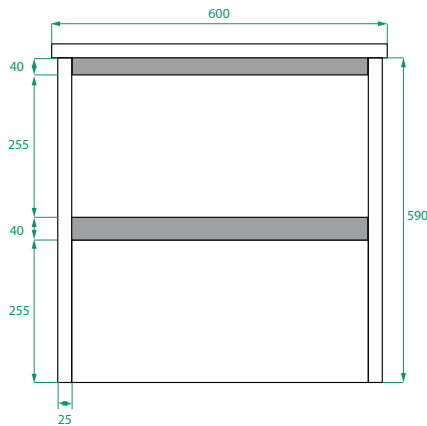

**DESCRIPTION**

Ovo 600, 2 Drawers Wall-Hung Vanity with Urban Ceramic Basin

**PRODUCT CODE**

OVO60D2WH / OVO60D2WHCC

<b>Dimensions</b>	W 600 x H 620 x D 460 (mm)
<b>Finishes</b>	Matte White or Matte Custom Colour Paint.
<b>Basin</b>	Urban ceramic top (H 30) with intergrated basin
<b>Handle</b>	Handleless 45° design.
<b>Origin</b>	New Zealand made cabinetry.
<b>Features</b>	<ul style="list-style-type: none"> <li>• Soft rounded corners.</li> <li>• 2 Drawers with soft-close and handleless design.</li> <li>• Urban ceramic top with intergrated basin</li> <li>• The paint used on our products is polyurethane or UV based.</li> </ul>

**TECHNICAL DRAWINGS**

**Front**

**Side**

**Drawers**

**Urban Ceramic**

**NOTES**

Accessories not included. Drawing indicates the technical measurement only and is not a reflection of how the product will look. Sizes are nominal only. All drawings in millimeters. Drawings not to scale. April 2024.