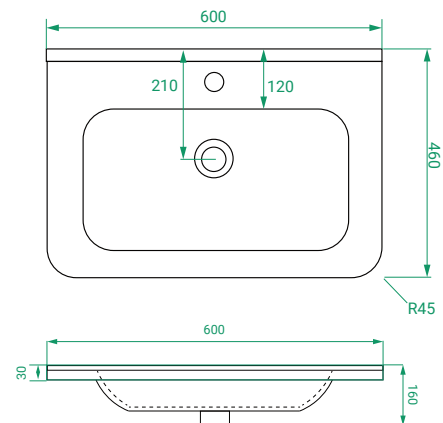

**DESCRIPTION**

Ovo 600, 2 Drawers Wall-Hung Vanity with Urban Ceramic Basin

**PRODUCT CODE**

OVO60D2WH / OVO60D2WHCC

<b>Dimensions</b>	W 600 x H 620 x D 460 (mm)
<b>Finishes</b>	Matte White or Matte Custom Colour Paint.
<b>Basin</b>	Urban ceramic top (H 30) with intergrated basin
<b>Handle</b>	Handleless 45° design.
<b>Origin</b>	New Zealand made cabinetry.
<b>Features</b>	<ul style="list-style-type: none"> <li>• Soft rounded corners.</li> <li>• 2 Drawers with soft-close and handleless design.</li> <li>• Urban ceramic top with intergrated basin</li> <li>• The paint used on our products is polyurethane or UV based.</li> </ul>

**TECHNICAL DRAWINGS**

**Front**

**Side**

**Drawers**

**Urban Ceramic**

**NOTES**

Accessories not included. Drawing indicates the technical measurement only and is not a reflection of how the product will look. Sizes are nominal only. All drawings in millimeters. Drawings not to scale. April 2024.