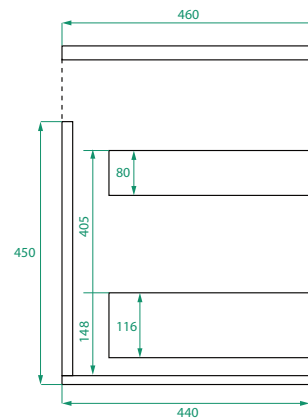

**DESCRIPTION**

Ovo 600, 2 Drawers Wall-Hung Vanity with Urban Ceramic Basin

**PRODUCT CODE**

OVO60D2WH / OVO60D2WHCC

<b>Dimensions</b>	W 600 x H 620 x D 460 (mm)
<b>Finishes</b>	Matte White or Matte Custom Colour Paint.
<b>Basin</b>	Urban ceramic top (H 30) with intergrated basin
<b>Handle</b>	Handleless 45° design.
<b>Origin</b>	New Zealand made cabinetry.
<b>Features</b>	<ul style="list-style-type: none"> <li>• Soft rounded corners.</li> <li>• 2 Drawers with soft-close and handleless design.</li> <li>• Urban ceramic top with intergrated basin</li> <li>• The paint used on our products is polyurethane or UV based.</li> </ul>

**TECHNICAL DRAWINGS**

**Front**

**Side**

**Drawers**

**Urban Ceramic**

**NOTES**

Accessories not included. Drawing indicates the technical measurement only and is not a reflection of how the product will look. Sizes are nominal only. All drawings in millimeters. Drawings not to scale. April 2024.