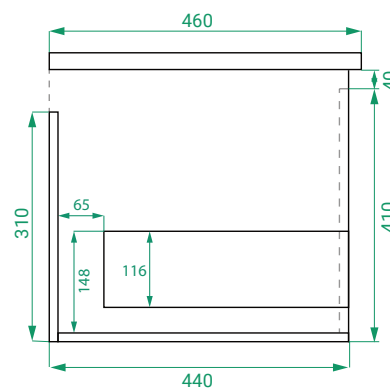

DESCRIPTION

Ovo 600, 1 Drawer Wall-Hung Vanity with Kordura Top & Basin

PRODUCT CODE

OVO60DWHSS / OVO60DWHSSCC

- Dimensions** W 600 x H 470 x D 460 (mm)
- Finishes** Matte White or Matte Custom Colour Paint.
- Kordura** White Kordura Top (H 20).
- Basin** See website for compatible basin options.
- Handle** Handleless 45° design.
- Origin** New Zealand made cabinetry.
- Features**
 - Soft rounded corners.
 - 1 Drawer with soft-close and handleless design.
 - White Kordura top with your choice of basin.
 - The paint used on our products is polyurethane or UV based.

TECHNICAL DRAWINGS

Front

Side

Drawers

Kordura

NOTES

*Additional Cost. Kordura top (H 20mm). Accessories not included. Drawing indicates the technical measurement only and is not a reflection of how the product will look. Sizes are nominal only. All drawings in millimeters. Drawings not to scale. April 2024.