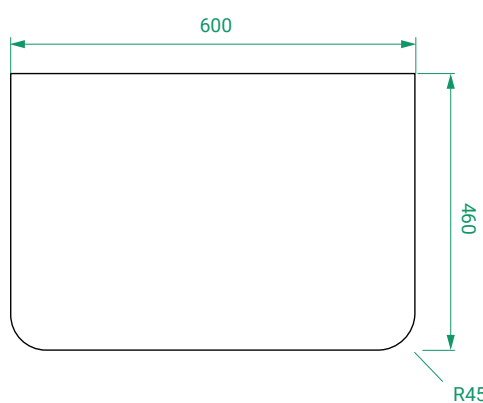

DESCRIPTION

Ovo 600, 1 Drawer Wall-Hung Vanity with Kordura Top & Basin

PRODUCT CODE

OVO60DWHSS / OVO60DWHSSCC

- Dimensions** W 600 x H 470 x D 460 (mm)
- Finishes** Matte White or Matte Custom Colour Paint.
- Kordura** White Kordura Top (H 20).
- Basin** See website for compatible basin options.
- Handle** Handleless 45° design.
- Origin** New Zealand made cabinetry.
- Features**
 - Soft rounded corners.
 - 1 Drawer with soft-close and handleless design.
 - White Kordura top with your choice of basin.
 - The paint used on our products is polyurethane or UV based.

TECHNICAL DRAWINGS

Front

Side

Drawers

Kordura

NOTES

*Additional Cost. Kordura top (H 20mm). Accessories not included. Drawing indicates the technical measurement only and is not a reflection of how the product will look. Sizes are nominal only. All drawings in millimeters. Drawings not to scale. April 2024.