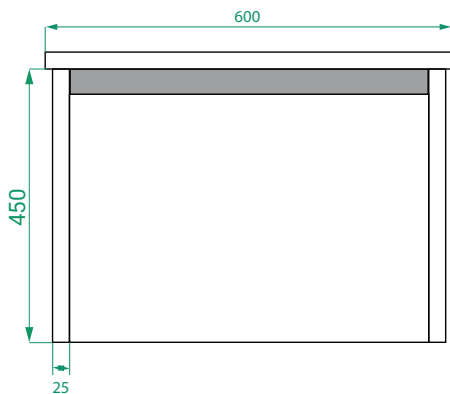

DESCRIPTION

Ovo 600, 1 Drawer Wall-Hung Vanity with Kordura Top & Basin

PRODUCT CODE

OVO60DWHSS / OVO60DWHSSCC

- Dimensions** W 600 x H 470 x D 460 (mm)
- Finishes** Matte White or Matte Custom Colour Paint.
- Kordura** White Kordura Top (H 20).
- Basin** See website for compatible basin options.
- Handle** Handleless 45° design.
- Origin** New Zealand made cabinetry.
- Features**
 - Soft rounded corners.
 - 1 Drawer with soft-close and handleless design.
 - White Kordura top with your choice of basin.
 - The paint used on our products is polyurethane or UV based.

TECHNICAL DRAWINGS

Front

Side

Drawers

Kordura

NOTES

*Additional Cost. Kordura top (H 20mm). Accessories not included. Drawing indicates the technical measurement only and is not a reflection of how the product will look. Sizes are nominal only. All drawings in millimeters. Drawings not to scale. April 2024.