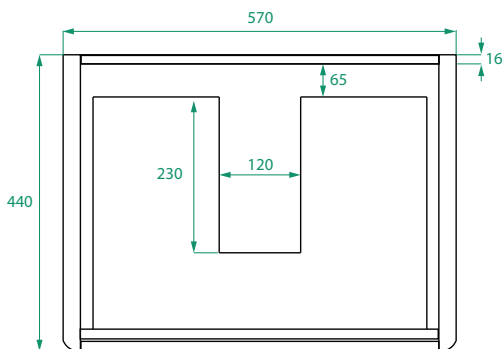

DESCRIPTION

Ovo 600, 1 Drawer Wall-Hung Vanity with Kordura Top & Basin

PRODUCT CODE

OVO60DWHSS / OVO60DWHSSCC

- Dimensions** W 600 x H 470 x D 460 (mm)
- Finishes** Matte White or Matte Custom Colour Paint.
- Kordura** White Kordura Top (H 20).
- Basin** See website for compatible basin options.
- Handle** Handleless 45° design.
- Origin** New Zealand made cabinetry.
- Features**
 - Soft rounded corners.
 - 1 Drawer with soft-close and handleless design.
 - White Kordura top with your choice of basin.
 - The paint used on our products is polyurethane or UV based.

TECHNICAL DRAWINGS

Front

Side

Drawers

Kordura

NOTES

*Additional Cost. Kordura top (H 20mm). Accessories not included. Drawing indicates the technical measurement only and is not a reflection of how the product will look. Sizes are nominal only. All drawings in millimeters. Drawings not to scale. April 2024.