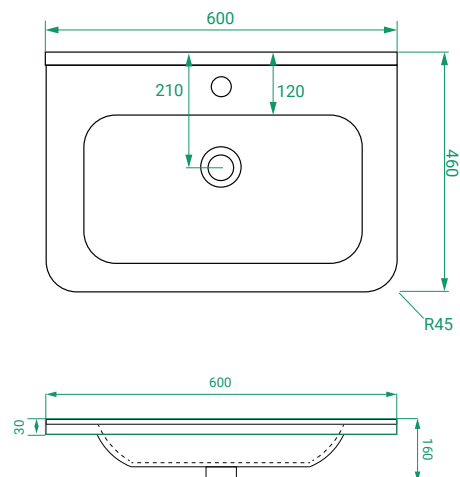

DESCRIPTION

Ovo 600, 1 Drawer Wall-Hung Vanity with Urban Ceramic Basin

PRODUCT CODE

OVO60DWH / OVO60DWHCC

Dimensions	W 600 x H 480 x D 460 (mm)
Finishes	Matte White or Matte Custom Colour Paint.
Basin	Urban ceramic top (H 30) with intergrated basin
Handle	Handleless 45° design.
Origin	New Zealand made cabinetry.
Features	<ul style="list-style-type: none"> • Soft rounded corners. • 1 Drawer with soft-close and handleless design. • Urban ceramic top with intergrated basin • The paint used on our products is polyurethane or UV based.

TECHNICAL DRAWINGS

Front

Side

Drawers

Urban Ceramic Top

NOTES

*Additional Cost. Accessories not included. Drawing indicates the technical measurement only and is not a reflection of how the product will look. Sizes are nominal only. All drawings in millimeters. Drawings not to scale. April 2024.