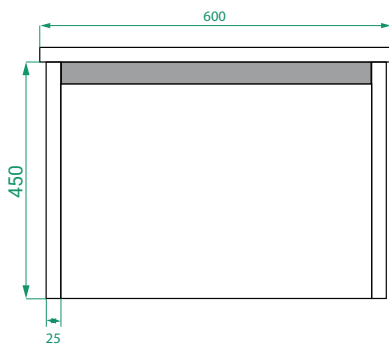

DESCRIPTION

Ovo 600, 1 Drawer Wall-Hung Vanity with Urban Ceramic Basin

PRODUCT CODE

OVO60DWH / OVO60DWHCC

Dimensions	W 600 x H 480 x D 460 (mm)
Finishes	Matte White or Matte Custom Colour Paint.
Basin	Urban ceramic top (H 30) with intergrated basin
Handle	Handleless 45° design.
Origin	New Zealand made cabinetry.
Features	<ul style="list-style-type: none"> • Soft rounded corners. • 1 Drawer with soft-close and handleless design. • Urban ceramic top with intergrated basin • The paint used on our products is polyurethane or UV based.

TECHNICAL DRAWINGS

Front

Side

Drawers

Urban Ceramic Top

NOTES

*Additional Cost. Accessories not included. Drawing indicates the technical measurement only and is not a reflection of how the product will look. Sizes are nominal only. All drawings in millimeters. Drawings not to scale. April 2024.