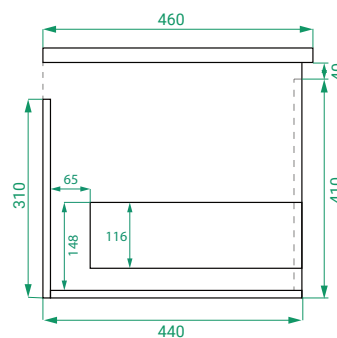

DESCRIPTION

Ovo 600, 1 Drawer Wall-Hung Vanity with Urban Ceramic Basin

PRODUCT CODE

OVO60DWH / OVO60DWHCC

Dimensions	W 600 x H 480 x D 460 (mm)
Finishes	Matte White or Matte Custom Colour Paint.
Basin	Urban ceramic top (H 30) with intergrated basin
Handle	Handleless 45° design.
Origin	New Zealand made cabinetry.
Features	<ul style="list-style-type: none"> • Soft rounded corners. • 1 Drawer with soft-close and handleless design. • Urban ceramic top with intergrated basin • The paint used on our products is polyurethane or UV based.

TECHNICAL DRAWINGS

Front

Side

Drawers

Urban Ceramic Top

NOTES

*Additional Cost. Accessories not included. Drawing indicates the technical measurement only and is not a reflection of how the product will look. Sizes are nominal only. All drawings in millimeters. Drawings not to scale. April 2024.