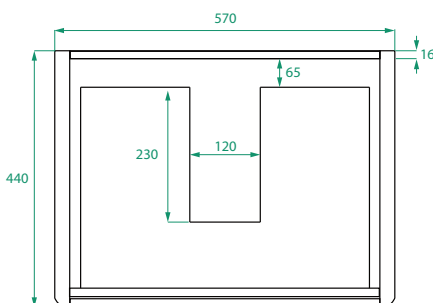

DESCRIPTION

Ovo 600, 1 Drawer Wall-Hung Vanity with Urban Ceramic Basin

PRODUCT CODE

OVO60DWH / OVO60DWHCC

Dimensions	W 600 x H 480 x D 460 (mm)
Finishes	Matte White or Matte Custom Colour Paint.
Basin	Urban ceramic top (H 30) with intergrated basin
Handle	Handleless 45° design.
Origin	New Zealand made cabinetry.
Features	<ul style="list-style-type: none"> • Soft rounded corners. • 1 Drawer with soft-close and handleless design. • Urban ceramic top with intergrated basin • The paint used on our products is polyurethane or UV based.

TECHNICAL DRAWINGS

Front

Side

Drawers

Urban Ceramic Top

NOTES

*Additional Cost. Accessories not included. Drawing indicates the technical measurement only and is not a reflection of how the product will look. Sizes are nominal only. All drawings in millimeters. Drawings not to scale. April 2024.