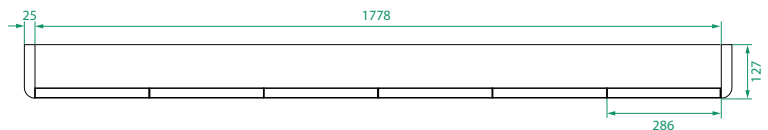

DESCRIPTION

Ovo 1800 Mirror Cabinet, 6 Doors, 12 Shelves, Wall-Hung

PRODUCT CODE

OVOM180 / OVOM180CC

Dimensions W 1778 x H 750 x D 127 (mm)

Finishes Matte White or Matte Custom Colour Paint.

Handle Handleless design.

Origin New Zealand made cabinetry.

Features

- Soft rounded corners.
- 6 Doors, 12 shelves (8 adjustable) with soft-close.
- The paint used on our products is polyurethane or UV based.
- Optional: Under cabinet, extruded LED lighting 4100K in cool white (EXLED845X2)*.
- Can be recessed into a wall by a qualified tradesperson.

TECHNICAL DRAWINGS

Front

Top Down

Inside

NOTES

Drawing indicates the technical measurement only and is not a reflection of how the product will look. Sizes are nominal only. All drawings in millimeters. Drawings not to scale. April 2024.