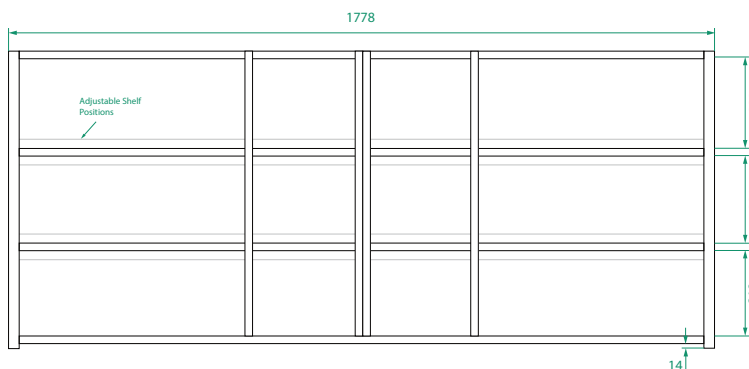

DESCRIPTION

Ovo 1800 Mirror Cabinet, 6 Doors, 12 Shelves, Wall-Hung

PRODUCT CODE

OVOM180 / OVOM180CC

Dimensions W 1778 x H 750 x D 127 (mm)

Finishes Matte White or Matte Custom Colour Paint.

Handle Handleless design.

Origin New Zealand made cabinetry.

Features

- Soft rounded corners.
- 6 Doors, 12 shelves (8 adjustable) with soft-close.
- The paint used on our products is polyurethane or UV based.
- Optional: Under cabinet, extruded LED lighting 4100K in cool white (EXLED845X2)*.
- Can be recessed into a wall by a qualified tradesperson.

TECHNICAL DRAWINGS

Front

Top Down

Inside

NOTES

Drawing indicates the technical measurement only and is not a reflection of how the product will look. Sizes are nominal only. All drawings in millimeters. Drawings not to scale. April 2024.