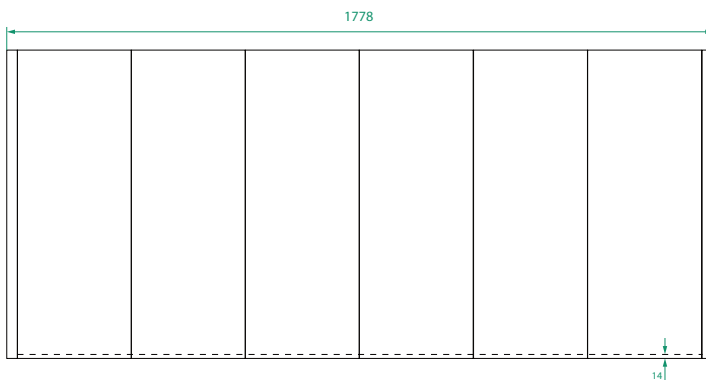

DESCRIPTION

Ovo 1800 Mirror Cabinet, 6 Doors, 12 Shelves, Wall-Hung

PRODUCT CODE

OVOM180 / OVOM180CC

Dimensions W 1778 x H 750 x D 127 (mm)

Finishes Matte White or Matte Custom Colour Paint.

Handle Handleless design.

Origin New Zealand made cabinetry.

Features

- Soft rounded corners.
- 6 Doors, 12 shelves (8 adjustable) with soft-close.
- The paint used on our products is polyurethane or UV based.
- Optional: Under cabinet, extruded LED lighting 4100K in cool white (EXLED845X2)*.
- Can be recessed into a wall by a qualified tradesperson.

TECHNICAL DRAWINGS

Front

Top Down

Inside

NOTES

Drawing indicates the technical measurement only and is not a reflection of how the product will look. Sizes are nominal only. All drawings in millimeters. Drawings not to scale. April 2024.