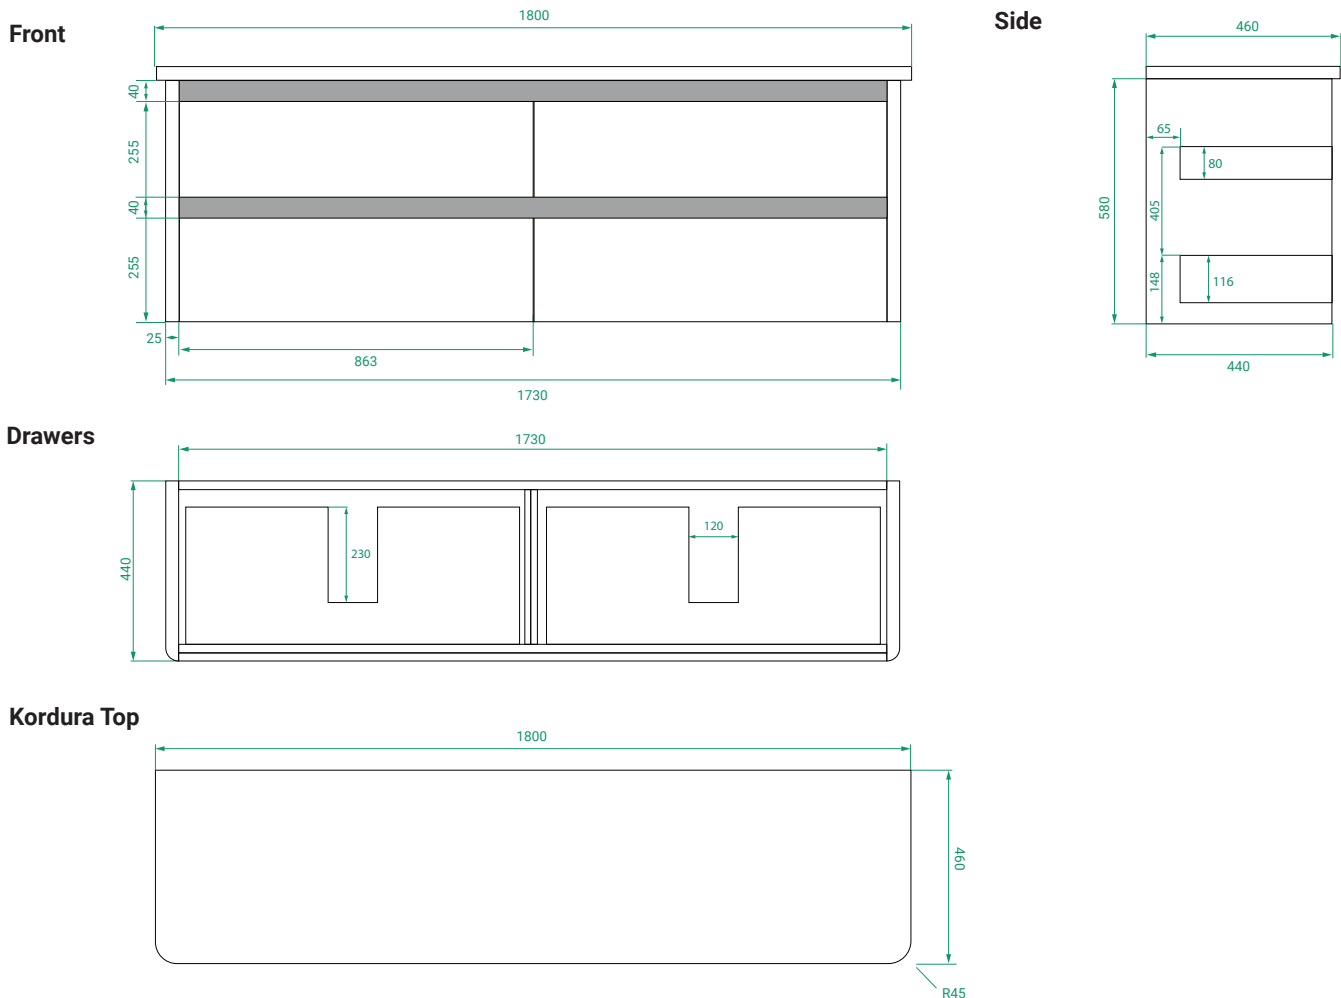

DESCRIPTION

Ovo 1800, 4 Drawers, Kordura Top & Single Offset or Double Basin

PRODUCT CODE

OVO180D4WHSS / OVO180D4WHSST / OVO180D4WHSSCC

Dimensions	W 1800 x H 610 x D 460 (mm)
Finishes	Matte White, Matte Custom Paint or Timber Veneer
Kordura	White or Colour* Kordura Top (H 25).
Basin	See website for compatible basin options.
Handle	Handleless 45° design.
Origin	New Zealand made cabinetry.
Features	<ul style="list-style-type: none"> • Soft rounded corners. • 4 Drawers with soft-close and handleless design. • Kordura top & single offset or double basin. • Timber Veneer finishes are 100% natural, with variations in grain and colour. All come stained and sealed with a protective UV finish.

TECHNICAL DRAWINGS

NOTES

*Additional Cost. Kordura top (H 25mm). Accessories not included. Drawing indicates the technical measurement only and is not a reflection of how the product will look. Sizes are nominal only. All drawings in millimeters. Drawings not to scale. April 2024.