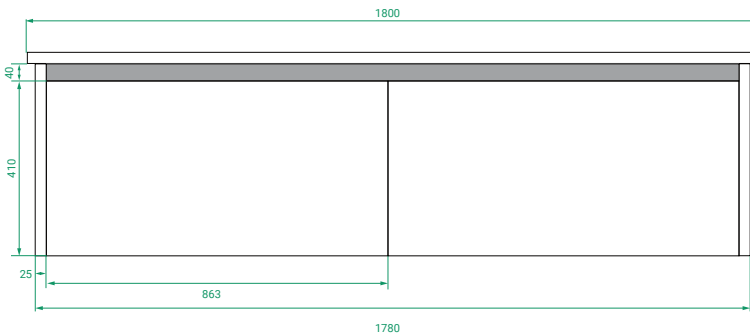

DESCRIPTION

Ovo 1800, 2 Drawers (Side By Side), Kordura Top & Single Offset or Double Basin

PRODUCT CODE

OVO1802DWHDBSS / OVO1802DWHDBSSCC

- Dimensions** W 1800 x H 470 x D 460 (mm)
- Finishes** Matte White or Matte Custom Colour Paint.
- Kordura** White Kordura Top (H 20).
- Basin** See website for compatible basin options.
- Handle** Handleless 45° design.
- Origin** New Zealand made cabinetry.
- Features** • Soft rounded corners.
 • 2 Drawers with soft-close and handleless design.
 • White Kordura top & single offset or double basin.
 • The paint used on our products is polyurethane or UV based.

TECHNICAL DRAWINGS

Front

Side

Top Down

Kordura Top

NOTES

*Additional Cost. Kordura top (H 20mm). Accessories not included. Drawing indicates the technical measurement only and is not a reflection of how the product will look. Sizes are nominal only. All drawings in millimeters. Drawings not to scale. April 2024.