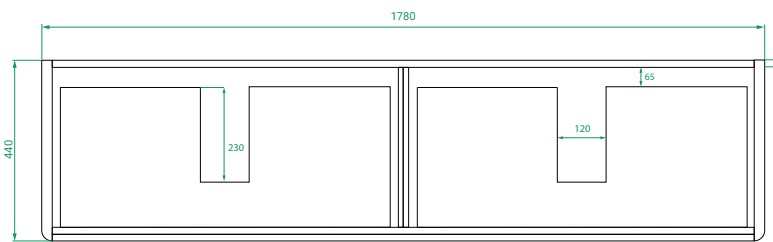

DESCRIPTION

Ovo 1800, 2 Drawers (Side By Side), Kordura Top & Single Offset or Double Basin

PRODUCT CODE

OVO1802DWHDBSS / OVO1802DWHDBSSCC

- Dimensions** W 1800 x H 470 x D 460 (mm)
- Finishes** Matte White or Matte Custom Colour Paint.
- Kordura** White Kordura Top (H 20).
- Basin** See website for compatible basin options.
- Handle** Handleless 45° design.
- Origin** New Zealand made cabinetry.
- Features** • Soft rounded corners.
 • 2 Drawers with soft-close and handleless design.
 • White Kordura top & single offset or double basin.
 • The paint used on our products is polyurethane or UV based.

TECHNICAL DRAWINGS

Front

Side

Top Down

Kordura Top

NOTES

*Additional Cost. Kordura top (H 20mm). Accessories not included. Drawing indicates the technical measurement only and is not a reflection of how the product will look. Sizes are nominal only. All drawings in millimeters. Drawings not to scale. April 2024.