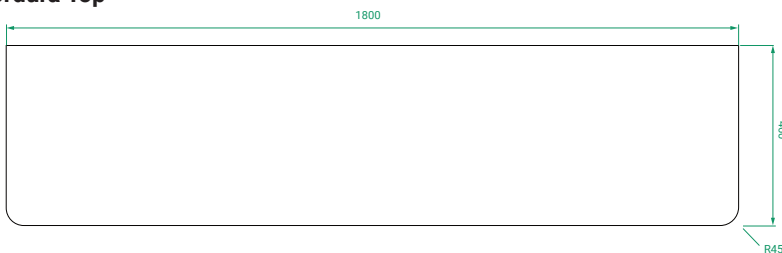

DESCRIPTION

Ovo 1800, 2 Drawers (Side By Side), Kordura Top & Single Offset or Double Basin

PRODUCT CODE

OVO1802DWHDBSS / OVO1802DWHDBSSCC

- Dimensions** W 1800 x H 470 x D 460 (mm)
- Finishes** Matte White or Matte Custom Colour Paint.
- Kordura** White Kordura Top (H 20).
- Basin** See website for compatible basin options.
- Handle** Handleless 45° design.
- Origin** New Zealand made cabinetry.
- Features** • Soft rounded corners.
 • 2 Drawers with soft-close and handleless design.
 • White Kordura top & single offset or double basin.
 • The paint used on our products is polyurethane or UV based.

TECHNICAL DRAWINGS

Front

Side

Top Down

Kordura Top

NOTES

*Additional Cost. Kordura top (H 20mm). Accessories not included. Drawing indicates the technical measurement only and is not a reflection of how the product will look. Sizes are nominal only. All drawings in millimeters. Drawings not to scale. April 2024.