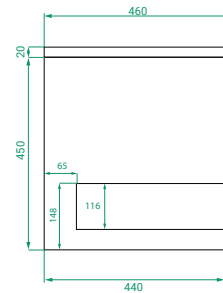

DESCRIPTION

Ovo 1800, 2 Drawers (Side By Side), Kordura Top & Single Offset or Double Basin

PRODUCT CODE

OVO1802DWHDBSS / OVO1802DWHDBSSCC

- Dimensions** W 1800 x H 470 x D 460 (mm)
- Finishes** Matte White or Matte Custom Colour Paint.
- Kordura** White Kordura Top (H 20).
- Basin** See website for compatible basin options.
- Handle** Handleless 45° design.
- Origin** New Zealand made cabinetry.
- Features** • Soft rounded corners.
 • 2 Drawers with soft-close and handleless design.
 • White Kordura top & single offset or double basin.
 • The paint used on our products is polyurethane or UV based.

TECHNICAL DRAWINGS

Front

Side

Top Down

Kordura Top

NOTES

*Additional Cost. Kordura top (H 20mm). Accessories not included. Drawing indicates the technical measurement only and is not a reflection of how the product will look. Sizes are nominal only. All drawings in millimeters. Drawings not to scale. April 2024.