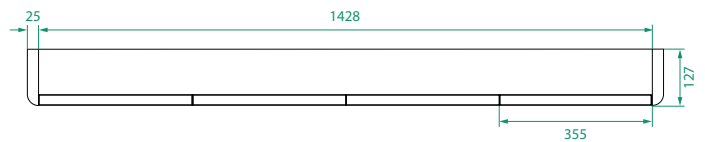

DESCRIPTION

Ovo 1500 Mirror Cabinet, 4 Doors, 6 Shelves, Wall-Hung

PRODUCT CODE

OVOM150 / OVOM150CC

Dimensions W 1478 x H 750 x D 127 (mm)

Finishes Matte White or Matte Custom Colour Paint.

Handle Handleless design.

Origin New Zealand made cabinetry.

Features

- Soft rounded corners.
- 4 Doors, 6 shelves (4 adjustable) with soft-close.
- The paint used on our products is polyurethane or UV based.
- Optional: Under cabinet, extruded LED lighting 4100K in cool white (EXLED845X2)*.
- Can be recessed into a wall by a qualified tradesperson.

TECHNICAL DRAWINGS

Front

Top Down

Inside

NOTES

*Additional Cost. Drawing indicates the technical measurement only and is not a reflection of how the product will look. Sizes are nominal only. All drawings in millimeters. Drawings not to scale. April 2024.