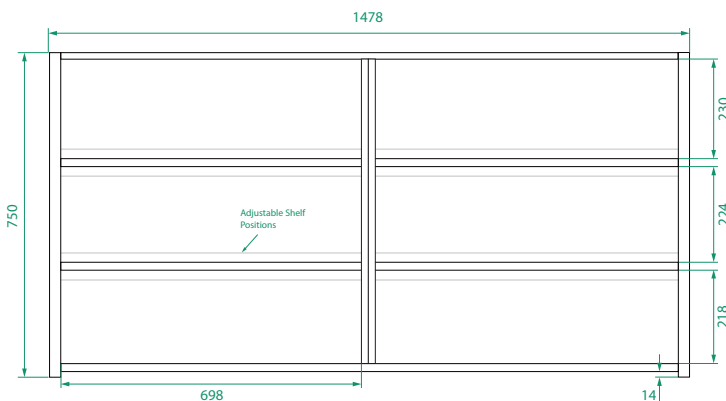

DESCRIPTION

Ovo 1500 Mirror Cabinet, 4 Doors, 6 Shelves, Wall-Hung

PRODUCT CODE

OVOM150 / OVOM150CC

Dimensions W 1478 x H 750 x D 127 (mm)

Finishes Matte White or Matte Custom Colour Paint.

Handle Handleless design.

Origin New Zealand made cabinetry.

Features

- Soft rounded corners.
- 4 Doors, 6 shelves (4 adjustable) with soft-close.
- The paint used on our products is polyurethane or UV based.
- Optional: Under cabinet, extruded LED lighting 4100K in cool white (EXLED845X2)*.
- Can be recessed into a wall by a qualified tradesperson.

TECHNICAL DRAWINGS

Front

Top Down

Inside

NOTES

*Additional Cost. Drawing indicates the technical measurement only and is not a reflection of how the product will look. Sizes are nominal only. All drawings in millimeters. Drawings not to scale. April 2024.