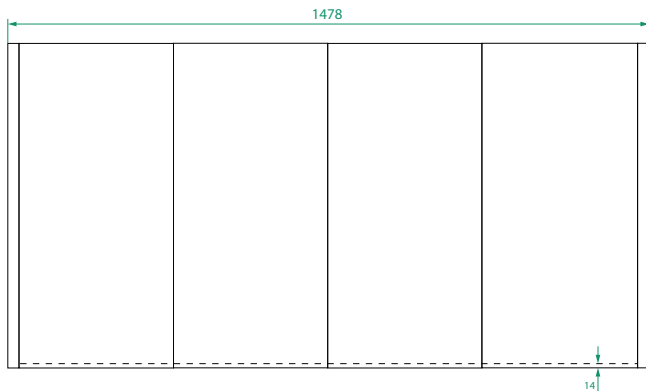

DESCRIPTION

Ovo 1500 Mirror Cabinet, 4 Doors, 6 Shelves, Wall-Hung

PRODUCT CODE

OVOM150 / OVOM150CC

Dimensions W 1478 x H 750 x D 127 (mm)

Finishes Matte White or Matte Custom Colour Paint.

Handle Handleless design.

Origin New Zealand made cabinetry.

Features

- Soft rounded corners.
- 4 Doors, 6 shelves (4 adjustable) with soft-close.
- The paint used on our products is polyurethane or UV based.
- Optional: Under cabinet, extruded LED lighting 4100K in cool white (EXLED845X2)*.
- Can be recessed into a wall by a qualified tradesperson.

TECHNICAL DRAWINGS

Front

Top Down

Inside

NOTES

*Additional Cost. Drawing indicates the technical measurement only and is not a reflection of how the product will look. Sizes are nominal only. All drawings in millimeters. Drawings not to scale. April 2024.