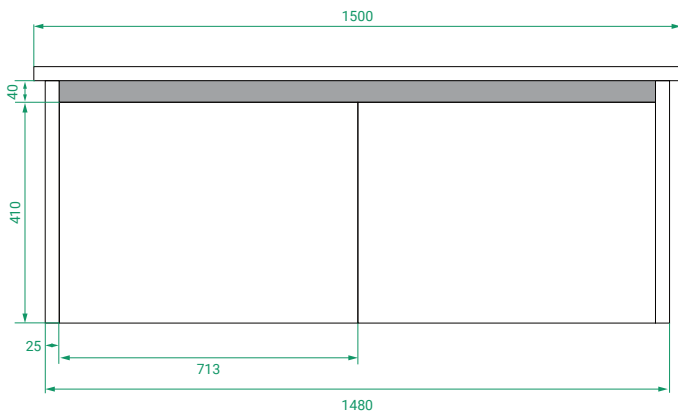

DESCRIPTION

Ovo 1500, 2 Drawers (Side By Side), Kordura Top & Single Offset or Double Basin

PRODUCT CODE

OVO1502DWHDBSS / OVO1502DWHDBSSCC

Dimensions	W 1500 x H 470 x D 460 (mm)
Finishes	Matte White, Matte Custom Paint or Timber Veneer
Kordura	White or Colour* Kordura Top (H 25)
Basin	See website for compatible basin options.
Handle	Handleless 45° design.
Origin	New Zealand made cabinetry.
Features	<ul style="list-style-type: none"> • Soft rounded corners. • 2 Drawers with soft-close and handleless design. • White or Colour* Kordura top with basin. • Timber Veneer finishes are 100% natural, with variations in grain and colour. All come stained and sealed with a protective UV finish.

TECHNICAL DRAWINGS

Front

Side

Top Down

Kordura Top

NOTES

*Additional Cost. Kordura top (H 25mm). Accessories not included. Drawing indicates the technical measurement only and is not a reflection of how the product will look. Sizes are nominal only. All drawings in millimeters. Drawings not to scale. April 2024.