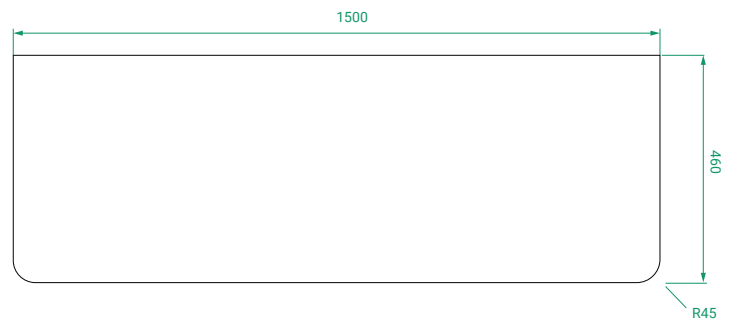

DESCRIPTION

Ovo 1500, 2 Drawers (Side By Side), Kordura Top & Single Offset or Double Basin

PRODUCT CODE

OVO1502DWHDBSS / OVO1502DWHDBSSCC

Dimensions	W 1500 x H 470 x D 460 (mm)
Finishes	Matte White, Matte Custom Paint or Timber Veneer
Kordura	White or Colour* Kordura Top (H 25)
Basin	See website for compatible basin options.
Handle	Handleless 45° design.
Origin	New Zealand made cabinetry.
Features	<ul style="list-style-type: none"> • Soft rounded corners. • 2 Drawers with soft-close and handleless design. • White or Colour* Kordura top with basin. • Timber Veneer finishes are 100% natural, with variations in grain and colour. All come stained and sealed with a protective UV finish.

TECHNICAL DRAWINGS

Front

Side

Top Down

Kordura Top

NOTES

*Additional Cost. Kordura top (H 25mm). Accessories not included. Drawing indicates the technical measurement only and is not a reflection of how the product will look. Sizes are nominal only. All drawings in millimeters. Drawings not to scale. April 2024.