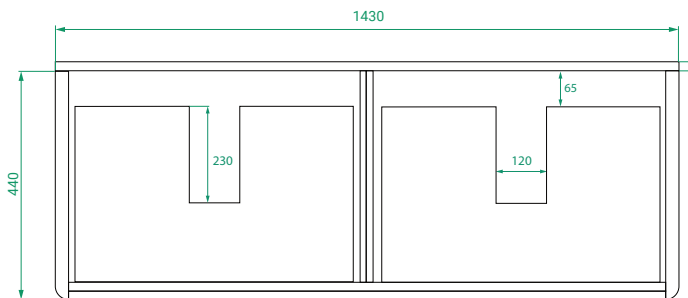

DESCRIPTION

Ovo 1500, 2 Drawers (Side By Side), Kordura Top & Single Offset or Double Basin

PRODUCT CODE

OVO1502DWHDBSS / OVO1502DWHDBSSCC

Dimensions	W 1500 x H 470 x D 460 (mm)
Finishes	Matte White, Matte Custom Paint or Timber Veneer
Kordura	White or Colour* Kordura Top (H 25)
Basin	See website for compatible basin options.
Handle	Handleless 45° design.
Origin	New Zealand made cabinetry.
Features	<ul style="list-style-type: none"> • Soft rounded corners. • 2 Drawers with soft-close and handleless design. • White or Colour* Kordura top with basin. • Timber Veneer finishes are 100% natural, with variations in grain and colour. All come stained and sealed with a protective UV finish.

TECHNICAL DRAWINGS

Front

Side

Top Down

Kordura Top

NOTES

*Additional Cost. Kordura top (H 25mm). Accessories not included. Drawing indicates the technical measurement only and is not a reflection of how the product will look. Sizes are nominal only. All drawings in millimeters. Drawings not to scale. April 2024.