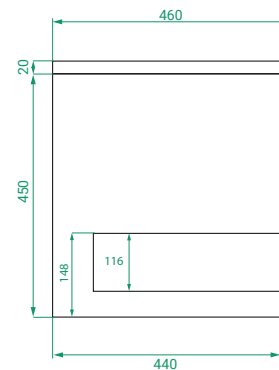

DESCRIPTION

Ovo 1500, 2 Drawers (Side By Side), Kordura Top & Single Offset or Double Basin

PRODUCT CODE

OVO1502DWHDBSS / OVO1502DWHDBSSCC

Dimensions	W 1500 x H 470 x D 460 (mm)
Finishes	Matte White, Matte Custom Paint or Timber Veneer
Kordura	White or Colour* Kordura Top (H 25)
Basin	See website for compatible basin options.
Handle	Handleless 45° design.
Origin	New Zealand made cabinetry.
Features	<ul style="list-style-type: none"> • Soft rounded corners. • 2 Drawers with soft-close and handleless design. • White or Colour* Kordura top with basin. • Timber Veneer finishes are 100% natural, with variations in grain and colour. All come stained and sealed with a protective UV finish.

TECHNICAL DRAWINGS

Front

Side

Top Down

Kordura Top

NOTES

*Additional Cost. Kordura top (H 25mm). Accessories not included. Drawing indicates the technical measurement only and is not a reflection of how the product will look. Sizes are nominal only. All drawings in millimeters. Drawings not to scale. April 2024.