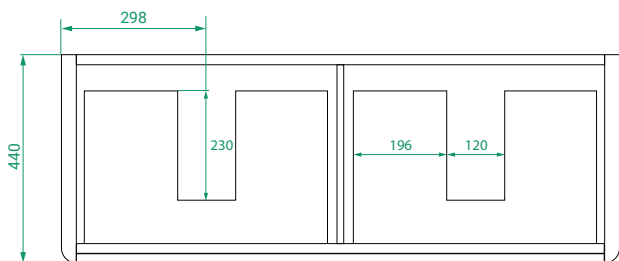

DESCRIPTION

Ovo 1200, 4 Drawers, Kordura Top & Single Offset or Double Basin

PRODUCT CODE

OVO120D4WHSS / OVO120D4WHSST / OVO120D4WHSSCC

Dimensions W 1200 x H 610 x D 460 (mm)

Finishes Matte White, Matte Custom Paint or Timber Veneer

Kordura White or Colour* Kordura Top (H 25).

Basin See website for compatible basin options.

Handle Handleless 45° design.

Origin New Zealand made cabinetry.

Features

- Soft rounded corners.
- 4 Drawers with soft-close and handleless design.
- Kordura top & single offset or double basin.
- Timber Veneer finishes are 100% natural, with variations in grain and colour. All come stained and sealed with a protective UV finish.

TECHNICAL DRAWINGS

Front

Side

Drawers

Kordura Top

NOTES

*Additional Cost. Kordura top (H 25mm). Accessories not included. Drawing indicates the technical measurement only and is not a reflection of how the product will look. Sizes are nominal only. All drawings in millimeters. Drawings not to scale. April 2024.