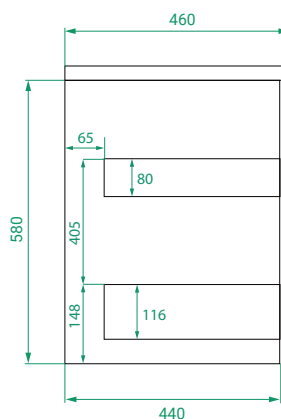

DESCRIPTION

Ovo 1200, 4 Drawers, Kordura Top & Single Offset or Double Basin

PRODUCT CODE

OVO120D4WHSS / OVO120D4WHSST / OVO120D4WHSSCC

Dimensions W 1200 x H 610 x D 460 (mm)

Finishes Matte White, Matte Custom Paint or Timber Veneer

Kordura White or Colour* Kordura Top (H 25).

Basin See website for compatible basin options.

Handle Handleless 45° design.

Origin New Zealand made cabinetry.

Features

- Soft rounded corners.
- 4 Drawers with soft-close and handleless design.
- Kordura top & single offset or double basin.
- Timber Veneer finishes are 100% natural, with variations in grain and colour. All come stained and sealed with a protective UV finish.

TECHNICAL DRAWINGS

Front

Side

Drawers

Kordura Top

NOTES

*Additional Cost. Kordura top (H 25mm). Accessories not included. Drawing indicates the technical measurement only and is not a reflection of how the product will look. Sizes are nominal only. All drawings in millimeters. Drawings not to scale. April 2024.