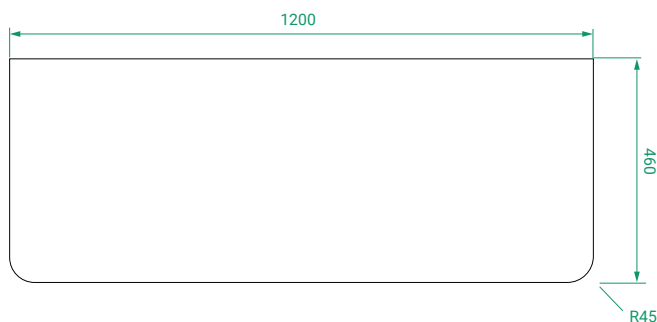

DESCRIPTION

Ovo 1200, 4 Drawers, Kordura Top & Single Offset or Double Basin

PRODUCT CODE

OVO120D4WHSS / OVO120D4WHSST / OVO120D4WHSSCC

Dimensions W 1200 x H 610 x D 460 (mm)

Finishes Matte White, Matte Custom Paint or Timber Veneer

Kordura White or Colour* Kordura Top (H 25).

Basin See website for compatible basin options.

Handle Handleless 45° design.

Origin New Zealand made cabinetry.

Features

- Soft rounded corners.
- 4 Drawers with soft-close and handleless design.
- Kordura top & single offset or double basin.
- Timber Veneer finishes are 100% natural, with variations in grain and colour. All come stained and sealed with a protective UV finish.

TECHNICAL DRAWINGS

Front

Side

Drawers

Kordura Top

NOTES

*Additional Cost. Kordura top (H 25mm). Accessories not included. Drawing indicates the technical measurement only and is not a reflection of how the product will look. Sizes are nominal only. All drawings in millimeters. Drawings not to scale. April 2024.