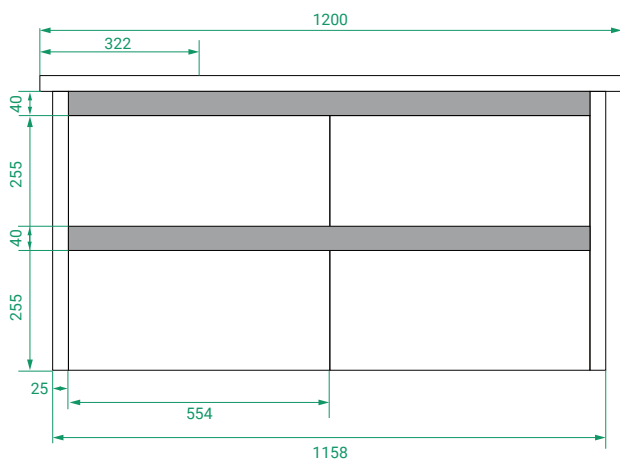

DESCRIPTION

Ovo 1200, 4 Drawers, Kordura Top & Single Offset or Double Basin

PRODUCT CODE

OVO120D4WHSS / OVO120D4WHSST / OVO120D4WHSSCC

Dimensions W 1200 x H 610 x D 460 (mm)

Finishes Matte White, Matte Custom Paint or Timber Veneer

Kordura White or Colour* Kordura Top (H 25).

Basin See website for compatible basin options.

Handle Handleless 45° design.

Origin New Zealand made cabinetry.

Features

- Soft rounded corners.
- 4 Drawers with soft-close and handleless design.
- Kordura top & single offset or double basin.
- Timber Veneer finishes are 100% natural, with variations in grain and colour. All come stained and sealed with a protective UV finish.

TECHNICAL DRAWINGS

Front

Side

Drawers

Kordura Top

NOTES

*Additional Cost. Kordura top (H 25mm). Accessories not included. Drawing indicates the technical measurement only and is not a reflection of how the product will look. Sizes are nominal only. All drawings in millimeters. Drawings not to scale. April 2024.