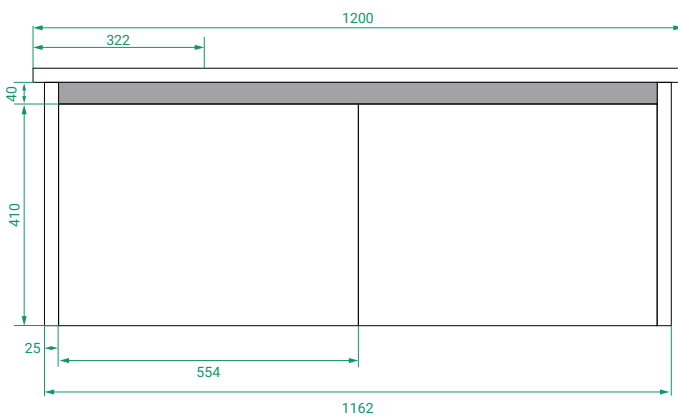

## PRODUCT CODE

OVO1202DWHDBSS / OVO1202DWHDBSSCC

**Dimensions** W 1200 x H 470 x D 460 (mm)

**Finishes** Matte White or Matte Custom Colour Paint.

**Kordura** White Kordura Top (H 20).

**Basin** See website for compatible basin options.

**Handle** Handleless 45° design.

**Origin** New Zealand made cabinetry.

**Features**

- Soft rounded corners.
- 2 Drawers with soft-close and handleless design.
- White Kordura top & single offset or double basin.
- The paint used on our products is polyurethane or UV based.

## TECHNICAL DRAWINGS

Front

Side

Top Down

Kordura Top

## NOTES

\*Additional Cost. Kordura top (H 20mm). Accessories not included. Drawing indicates the technical measurement only and is not a reflection of how the product will look. Sizes are nominal only. All drawings in millimeters. Drawings not to scale. April 2024.