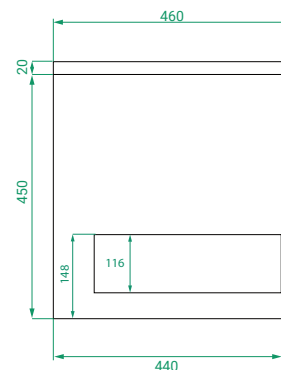

## PRODUCT CODE

OVO1202DWHDBSS / OVO1202DWHDBSSCC

**Dimensions** W 1200 x H 470 x D 460 (mm)

**Finishes** Matte White or Matte Custom Colour Paint.

**Kordura** White Kordura Top (H 20).

**Basin** See website for compatible basin options.

## TECHNICAL DRAWINGS

Front

Side

Top Down

Kordura Top

## NOTES

\*Additional Cost. Kordura top (H 20mm). Accessories not included. Drawing indicates the technical measurement only and is not a reflection of how the product will look. Sizes are nominal only. All drawings in millimeters. Drawings not to scale. April 2024.