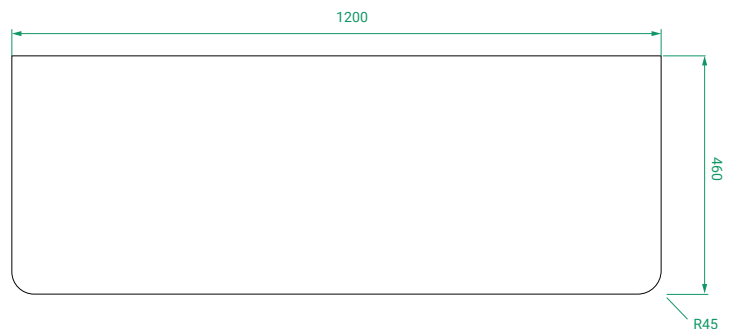

## PRODUCT CODE

OVO1202DWHDBSS / OVO1202DWHDBSSCC

**Dimensions** W 1200 x H 470 x D 460 (mm)

**Finishes** Matte White or Matte Custom Colour Paint.

**Kordura** White Kordura Top (H 20).

**Basin** See website for compatible basin options.

## TECHNICAL DRAWINGS

Front

Side

Top Down

Kordura Top

## NOTES

\*Additional Cost. Kordura top (H 20mm). Accessories not included. Drawing indicates the technical measurement only and is not a reflection of how the product will look. Sizes are nominal only. All drawings in millimeters. Drawings not to scale. April 2024.