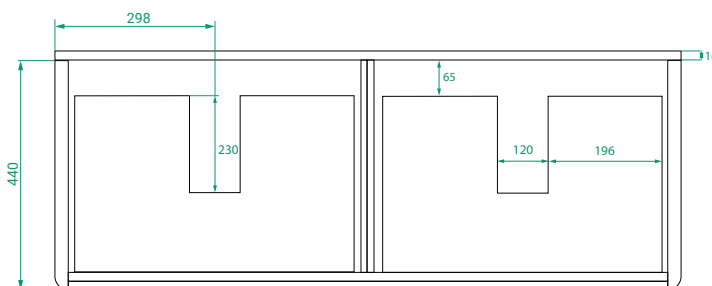

## PRODUCT CODE

OVO1202DWHDBSS / OVO1202DWHDBSSCC

**Dimensions** W 1200 x H 470 x D 460 (mm)

**Finishes** Matte White or Matte Custom Colour Paint.

**Kordura** White Kordura Top (H 20).

**Basin** See website for compatible basin options.

## TECHNICAL DRAWINGS

Front

Side

Top Down

Kordura Top

## NOTES

\*Additional Cost. Kordura top (H 20mm). Accessories not included. Drawing indicates the technical measurement only and is not a reflection of how the product will look. Sizes are nominal only. All drawings in millimeters. Drawings not to scale. April 2024.