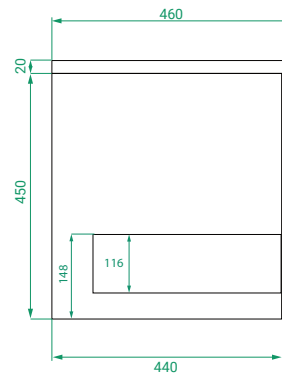

DESCRIPTION

Ovo 1200, 2 Drawers (Side By Side), Kordura Top & Single Centre Basin

PRODUCT CODE

OVO1202DWHSBSS / OVO1202DWHSBSSCC

Dimensions W 1200 x H 470 x D 460 (mm)

Finishes Matte White or Matte Custom Colour Paint.

Kordura White Kordura Top (H 20).

Basin See website for compatible basin options.

Handle Handleless 45° design.

Origin New Zealand made cabinetry.

Features

- Soft rounded corners.
- 2 Drawers with soft-close and handleless design.
- White Kordura top with your choice of centre basin.
- The paint used on our products is polyurethane or UV based.

TECHNICAL DRAWINGS

Front

Side

Top Down

Kordura Top

NOTES

*Additional Cost. Kordura top (H 20mm). Accessories not included. Drawing indicates the technical measurement only and is not a reflection of how the product will look. Sizes are nominal only. All drawings in millimeters. Drawings not to scale. April 2024.