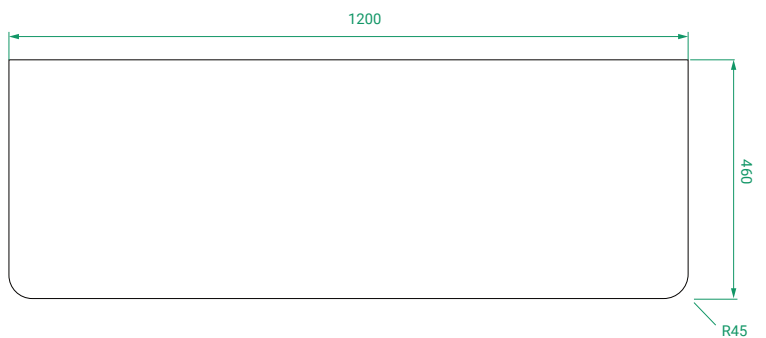

DESCRIPTION

Ovo 1200, 2 Drawers (Side By Side), Kordura Top & Single Centre Basin

PRODUCT CODE

OVO1202DWHSBSS / OVO1202DWHSBSSCC

Dimensions W 1200 x H 470 x D 460 (mm)

Finishes Matte White or Matte Custom Colour Paint.

Kordura White Kordura Top (H 20).

Basin See website for compatible basin options.

Handle Handleless 45° design.

Origin New Zealand made cabinetry.

Features

- Soft rounded corners.
- 2 Drawers with soft-close and handleless design.
- White Kordura top with your choice of centre basin.
- The paint used on our products is polyurethane or UV based.

TECHNICAL DRAWINGS

Front

Side

Top Down

Kordura Top

NOTES

*Additional Cost. Kordura top (H 20mm). Accessories not included. Drawing indicates the technical measurement only and is not a reflection of how the product will look. Sizes are nominal only. All drawings in millimeters. Drawings not to scale. April 2024.