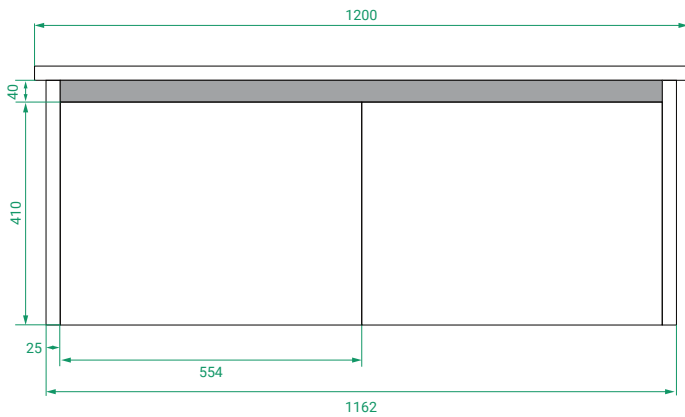

DESCRIPTION

Ovo 1200, 2 Drawers (Side By Side), Kordura Top & Single Centre Basin

PRODUCT CODE

OVO1202DWHSBSS / OVO1202DWHSBSSCC

Dimensions W 1200 x H 470 x D 460 (mm)

Finishes Matte White or Matte Custom Colour Paint.

Kordura White Kordura Top (H 20).

Basin See website for compatible basin options.

Handle Handleless 45° design.

Origin New Zealand made cabinetry.

Features

- Soft rounded corners.
- 2 Drawers with soft-close and handleless design.
- White Kordura top with your choice of centre basin.
- The paint used on our products is polyurethane or UV based.

TECHNICAL DRAWINGS

Front

Side

Top Down

Kordura Top

NOTES

*Additional Cost. Kordura top (H 20mm). Accessories not included. Drawing indicates the technical measurement only and is not a reflection of how the product will look. Sizes are nominal only. All drawings in millimeters. Drawings not to scale. April 2024.