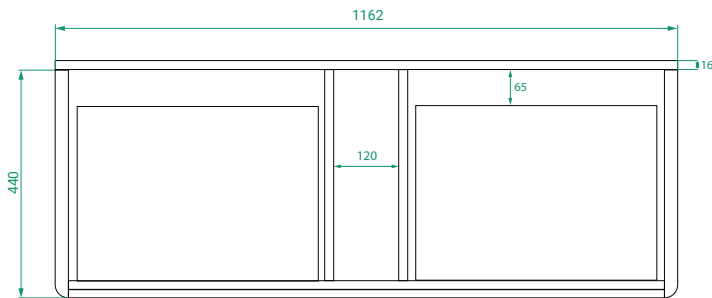

DESCRIPTION

Ovo 1200, 2 Drawers (Side By Side), Kordura Top & Single Centre Basin

PRODUCT CODE

OVO1202DWHSBSS / OVO1202DWHSBSSCC

Dimensions W 1200 x H 470 x D 460 (mm)

Finishes Matte White or Matte Custom Colour Paint.

Kordura White Kordura Top (H 20).

Basin See website for compatible basin options.

Handle Handleless 45° design.

Origin New Zealand made cabinetry.

Features

- Soft rounded corners.
- 2 Drawers with soft-close and handleless design.
- White Kordura top with your choice of centre basin.
- The paint used on our products is polyurethane or UV based.

TECHNICAL DRAWINGS

Front

Side

Top Down

Kordura Top

NOTES

*Additional Cost. Kordura top (H 20mm). Accessories not included. Drawing indicates the technical measurement only and is not a reflection of how the product will look. Sizes are nominal only. All drawings in millimeters. Drawings not to scale. April 2024.