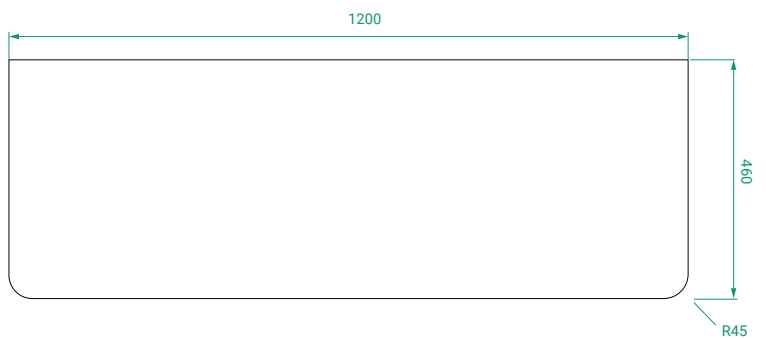

DESCRIPTION

Ovo 1200, 2 Drawers (Side By Side), Kordura Top & Single Centre Basin

PRODUCT CODE

OVO1202DWHSBSS / OVO1202DWHSBSSCC

Dimensions	W 1200 x H 470 x D 460 (mm)
Finishes	Matte White, Matte Custom Paint or Timber Veneer
Kordura	White or Colour* Kordura Top (H 25)
Basin	See website for compatible basin options.
Handle	Handleless 45° design.
Origin	New Zealand made cabinetry.
Features	<ul style="list-style-type: none"> • Soft rounded corners. • 2 Drawers with soft-close and handleless design. • White or Colour* Kordura top with basin. • Timber Veneer finishes are 100% natural, with variations in grain and colour. All come stained and sealed with a protective UV finish.

TECHNICAL DRAWINGS

Front

Side

Top Down

Kordura Top

NOTES

*Additional Cost. Kordura top (H 25mm). Accessories not included. Drawing indicates the technical measurement only and is not a reflection of how the product will look. Sizes are nominal only. All drawings in millimeters. Drawings not to scale. April 2024.