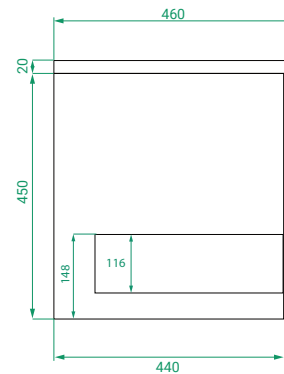

DESCRIPTION

Ovo 1200, 2 Drawers (Side By Side), Kordura Top & Single Centre Basin

PRODUCT CODE

OVO1202DWHSBSS / OVO1202DWHSBSSCC

Dimensions	W 1200 x H 470 x D 460 (mm)
Finishes	Matte White, Matte Custom Paint or Timber Veneer
Kordura	White or Colour* Kordura Top (H 25)
Basin	See website for compatible basin options.
Handle	Handleless 45° design.
Origin	New Zealand made cabinetry.
Features	<ul style="list-style-type: none"> • Soft rounded corners. • 2 Drawers with soft-close and handleless design. • White or Colour* Kordura top with basin. • Timber Veneer finishes are 100% natural, with variations in grain and colour. All come stained and sealed with a protective UV finish.

TECHNICAL DRAWINGS

Front

Side

Top Down

Kordura Top

NOTES

*Additional Cost. Kordura top (H 25mm). Accessories not included. Drawing indicates the technical measurement only and is not a reflection of how the product will look. Sizes are nominal only. All drawings in millimeters. Drawings not to scale. April 2024.