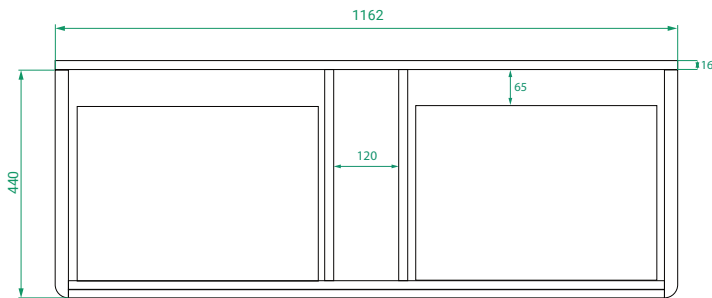

DESCRIPTION

Ovo 1200, 2 Drawers (Side By Side), Kordura Top & Single Centre Basin

PRODUCT CODE

OVO1202DWHSBSS / OVO1202DWHSBSSCC

Dimensions	W 1200 x H 470 x D 460 (mm)
Finishes	Matte White, Matte Custom Paint or Timber Veneer
Kordura	White or Colour* Kordura Top (H 25)
Basin	See website for compatible basin options.
Handle	Handleless 45° design.
Origin	New Zealand made cabinetry.
Features	<ul style="list-style-type: none"> • Soft rounded corners. • 2 Drawers with soft-close and handleless design. • White or Colour* Kordura top with basin. • Timber Veneer finishes are 100% natural, with variations in grain and colour. All come stained and sealed with a protective UV finish.

TECHNICAL DRAWINGS

Front

Side

Top Down

Kordura Top

NOTES

*Additional Cost. Kordura top (H 25mm). Accessories not included. Drawing indicates the technical measurement only and is not a reflection of how the product will look. Sizes are nominal only. All drawings in millimeters. Drawings not to scale. April 2024.