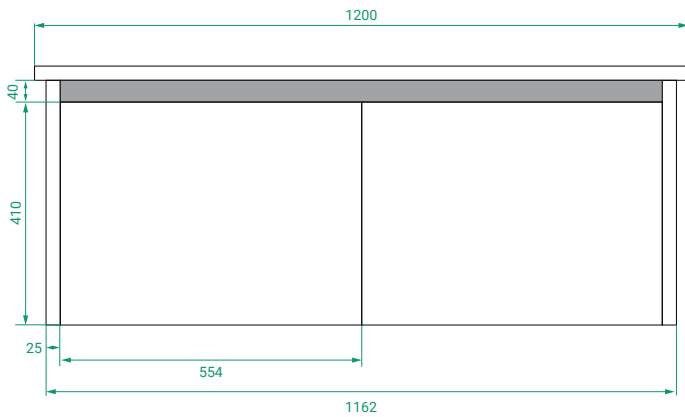

DESCRIPTION

Ovo 1200, 2 Drawers (Side By Side), Kordura Top & Single Centre Basin

PRODUCT CODE

OVO1202DWHSBSS / OVO1202DWHSBSSCC

Dimensions	W 1200 x H 470 x D 460 (mm)
Finishes	Matte White, Matte Custom Paint or Timber Veneer
Kordura	White or Colour* Kordura Top (H 25)
Basin	See website for compatible basin options.
Handle	Handleless 45° design.
Origin	New Zealand made cabinetry.
Features	<ul style="list-style-type: none"> • Soft rounded corners. • 2 Drawers with soft-close and handleless design. • White or Colour* Kordura top with basin. • Timber Veneer finishes are 100% natural, with variations in grain and colour. All come stained and sealed with a protective UV finish.

TECHNICAL DRAWINGS

Front

Side

Top Down

Kordura Top

NOTES

*Additional Cost. Kordura top (H 25mm). Accessories not included. Drawing indicates the technical measurement only and is not a reflection of how the product will look. Sizes are nominal only. All drawings in millimeters. Drawings not to scale. April 2024.