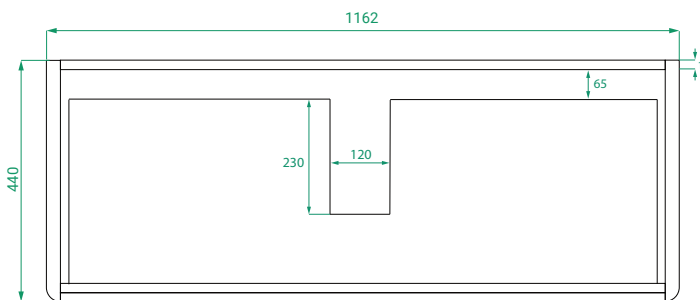

DESCRIPTION

Ovo 1200, 2 Drawers Wall-Hung Vanity with Kordura Top & Basin

PRODUCT CODE

OVO120D2WHSS / OVO120D2WHSSCC

Dimensions	W 1200 x H 610 x D 460 (mm)
Finishes	Matte White or Matte Custom Colour Paint.
Kordura	White Kordura Top (H 20).
Basin	See website for compatible basin options.
Handle	Handleless 45° design.
Origin	New Zealand made cabinetry.
Features	<ul style="list-style-type: none"> • Soft rounded corners. • 2 Drawers with soft-close and handleless design. • White Kordura top with your choice of basin. • The paint used on our products is polyurethane or UV based.

TECHNICAL DRAWINGS

Front

Side

Top Down

Kordura Top

NOTES

*Additional Cost. Kordura top (H 20mm). Accessories not included. Drawing indicates the technical measurement only and is not a reflection of how the product will look. Sizes are nominal only. All drawings in millimeters. Drawings not to scale. April 2024.