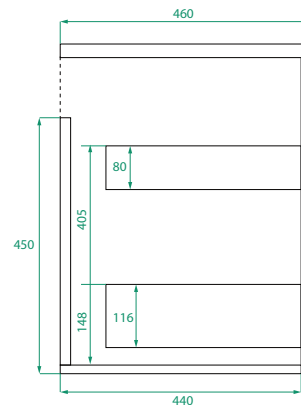

DESCRIPTION

Ovo 1200, 2 Drawers Wall-Hung Vanity with Kordura Top & Basin

PRODUCT CODE

OVO120D2WHSS / OVO120D2WHSSCC

Dimensions	W 1200 x H 610 x D 460 (mm)
Finishes	Matte White or Matte Custom Colour Paint.
Kordura	White Kordura Top (H 20).
Basin	See website for compatible basin options.
Handle	Handleless 45° design.
Origin	New Zealand made cabinetry.
Features	<ul style="list-style-type: none"> • Soft rounded corners. • 2 Drawers with soft-close and handleless design. • White Kordura top with your choice of basin. • The paint used on our products is polyurethane or UV based.

TECHNICAL DRAWINGS

Front

Side

Top Down

Kordura Top

NOTES

*Additional Cost. Kordura top (H 20mm). Accessories not included. Drawing indicates the technical measurement only and is not a reflection of how the product will look. Sizes are nominal only. All drawings in millimeters. Drawings not to scale. April 2024.