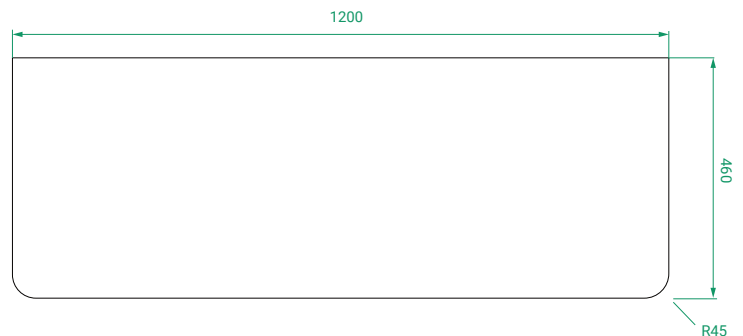

DESCRIPTION

Ovo 1200, 2 Drawers Wall-Hung Vanity with Kordura Top & Basin

PRODUCT CODE

OVO120D2WHSS / OVO120D2WHSSCC

Dimensions	W 1200 x H 610 x D 460 (mm)
Finishes	Matte White or Matte Custom Colour Paint.
Kordura	White Kordura Top (H 20).
Basin	See website for compatible basin options.
Handle	Handleless 45° design.
Origin	New Zealand made cabinetry.
Features	<ul style="list-style-type: none"> • Soft rounded corners. • 2 Drawers with soft-close and handleless design. • White Kordura top with your choice of basin. • The paint used on our products is polyurethane or UV based.

TECHNICAL DRAWINGS

Front

Side

Top Down

Kordura Top

NOTES

*Additional Cost. Kordura top (H 20mm). Accessories not included. Drawing indicates the technical measurement only and is not a reflection of how the product will look. Sizes are nominal only. All drawings in millimeters. Drawings not to scale. April 2024.