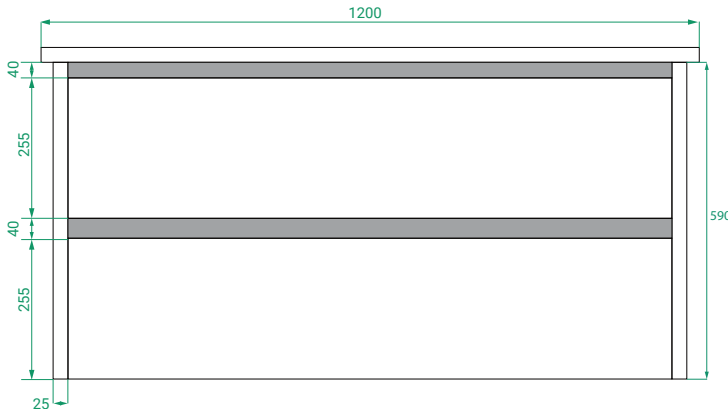

DESCRIPTION

Ovo 1200, 2 Drawers Wall-Hung Vanity with Kordura Top & Basin

PRODUCT CODE

OVO120D2WHSS / OVO120D2WHSSCC

Dimensions	W 1200 x H 610 x D 460 (mm)
Finishes	Matte White or Matte Custom Colour Paint.
Kordura	White Kordura Top (H 20).
Basin	See website for compatible basin options.
Handle	Handleless 45° design.
Origin	New Zealand made cabinetry.
Features	<ul style="list-style-type: none"> • Soft rounded corners. • 2 Drawers with soft-close and handleless design. • White Kordura top with your choice of basin. • The paint used on our products is polyurethane or UV based.

TECHNICAL DRAWINGS

Front

Side

Top Down

Kordura Top

NOTES

*Additional Cost. Kordura top (H 20mm). Accessories not included. Drawing indicates the technical measurement only and is not a reflection of how the product will look. Sizes are nominal only. All drawings in millimeters. Drawings not to scale. April 2024.