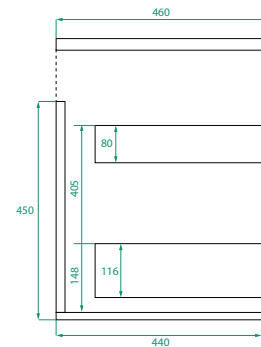

DESCRIPTION

Ovo 1200, 2 Drawers Wall-Hung Vanity with Soft Ceramic Basin

PRODUCT CODE

OVO120D2WH / OVO120D2WHCC

- Dimensions** W 1183 x H 630 x D 460 (mm)
- Finishes** Matte White or Matte Custom Colour Paint.
- Basin** Soft ceramic top (H 40) with intergrated basin
- Handle** Handleless 45° design.
- Origin** New Zealand made cabinetry.
- Features**
 - Soft rounded corners.
 - 2 Drawers with soft-close and handleless design.
 - Soft ceramic top with intergrated basin
 - The paint used on our products is polyurethane or UV based.

TECHNICAL DRAWINGS

Front

Side

Drawers

Soft Ceramic

NOTES

Accessories not included. Drawing indicates the technical measurement only and is not a reflection of how the product will look. Sizes are nominal only. All drawings in millimeters. Drawings not to scale. April 2024.