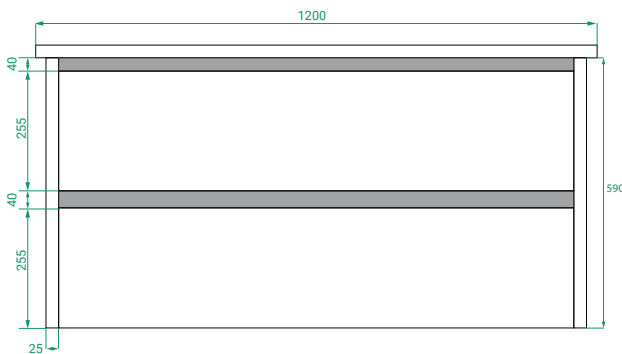

DESCRIPTION

Ovo 1200, 2 Drawers Wall-Hung Vanity with Soft Ceramic Basin

PRODUCT CODE

OVO120D2WH / OVO120D2WHCC

- Dimensions** W 1183 x H 630 x D 460 (mm)
- Finishes** Matte White or Matte Custom Colour Paint.
- Basin** Soft ceramic top (H 40) with intergrated basin
- Handle** Handleless 45° design.
- Origin** New Zealand made cabinetry.
- Features**
 - Soft rounded corners.
 - 2 Drawers with soft-close and handleless design.
 - Soft ceramic top with intergrated basin
 - The paint used on our products is polyurethane or UV based.

TECHNICAL DRAWINGS

Front

Side

Drawers

Soft Ceramic

NOTES

Accessories not included. Drawing indicates the technical measurement only and is not a reflection of how the product will look. Sizes are nominal only. All drawings in millimeters. Drawings not to scale. April 2024.