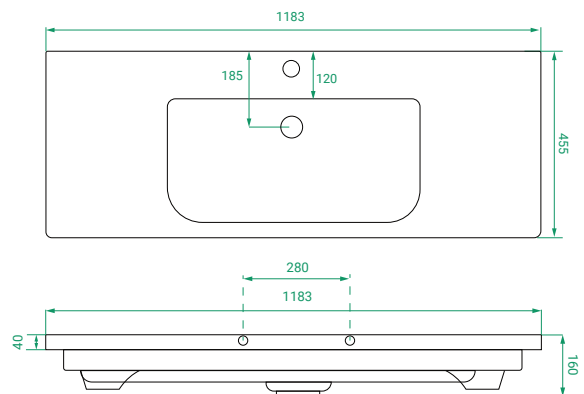

DESCRIPTION

Ovo 1200, 2 Drawers Wall-Hung Vanity with Soft Ceramic Basin

PRODUCT CODE

OVO120D2WH / OVO120D2WHCC

- Dimensions** W 1183 x H 630 x D 460 (mm)
- Finishes** Matte White or Matte Custom Colour Paint.
- Basin** Soft ceramic top (H 40) with intergrated basin
- Handle** Handleless 45° design.
- Origin** New Zealand made cabinetry.
- Features**
 - Soft rounded corners.
 - 2 Drawers with soft-close and handleless design.
 - Soft ceramic top with intergrated basin
 - The paint used on our products is polyurethane or UV based.

TECHNICAL DRAWINGS

Front

Side

Drawers

Soft Ceramic

NOTES

Accessories not included. Drawing indicates the technical measurement only and is not a reflection of how the product will look. Sizes are nominal only. All drawings in millimeters. Drawings not to scale. April 2024.