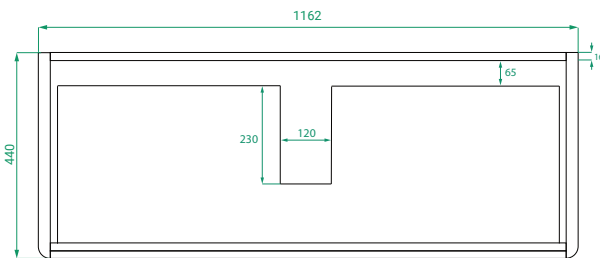

DESCRIPTION

Ovo 1200, 2 Drawers Wall-Hung Vanity with Soft Ceramic Basin

PRODUCT CODE

OVO120D2WH / OVO120D2WHCC

- Dimensions** W 1183 x H 630 x D 460 (mm)
- Finishes** Matte White or Matte Custom Colour Paint.
- Basin** Soft ceramic top (H 40) with intergrated basin
- Handle** Handleless 45° design.
- Origin** New Zealand made cabinetry.
- Features**
 - Soft rounded corners.
 - 2 Drawers with soft-close and handleless design.
 - Soft ceramic top with intergrated basin
 - The paint used on our products is polyurethane or UV based.

TECHNICAL DRAWINGS

Front

Side

Drawers

Soft Ceramic

NOTES

Accessories not included. Drawing indicates the technical measurement only and is not a reflection of how the product will look. Sizes are nominal only. All drawings in millimeters. Drawings not to scale. April 2024.