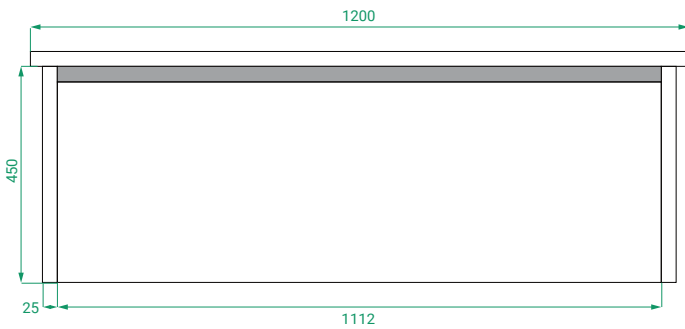

DESCRIPTION

Ovo 1200, 1 Drawer Wall-Hung Vanity with Kordura Top & Basin

PRODUCT CODE

OVO120DWHSS / OVO120DWHSSCC

- Dimensions** W 1200 x H 470 x D 460 (mm)
- Finishes** Matte White or Matte Custom Colour Paint.
- Kordura** White Kordura Top (H 20).
- Basin** See website for compatible basin options.
- Handle** Handleless 45° design.
- Origin** New Zealand made cabinetry.
- Features**
 - Soft rounded corners.
 - 1 Drawer with soft-close and handleless design.
 - White Kordura top with your choice of basin.
 - The paint used on our products is polyurethane or UV based.

TECHNICAL DRAWINGS

Front

Side

Drawers

Kordura

NOTES

*Additional Cost. Kordura top (H 20mm). Accessories not included. Drawing indicates the technical measurement only and is not a reflection of how the product will look. Sizes are nominal only. All drawings in millimeters. Drawings not to scale. April 2024.