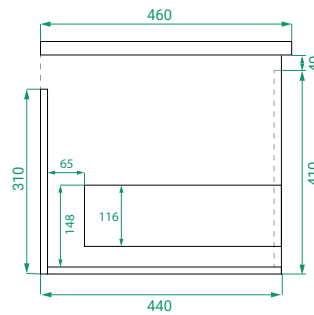

DESCRIPTION

Ovo 1200, 1 Drawer Wall-Hung Vanity with Kordura Top & Basin

PRODUCT CODE

OVO120DWHSS / OVO120DWHSSCC

- Dimensions** W 1200 x H 470 x D 460 (mm)
- Finishes** Matte White or Matte Custom Colour Paint.
- Kordura** White Kordura Top (H 20).
- Basin** See website for compatible basin options.
- Handle** Handleless 45° design.
- Origin** New Zealand made cabinetry.
- Features**
 - Soft rounded corners.
 - 1 Drawer with soft-close and handleless design.
 - White Kordura top with your choice of basin.
 - The paint used on our products is polyurethane or UV based.

TECHNICAL DRAWINGS

Front

Side

Drawers

Kordura

NOTES

*Additional Cost. Kordura top (H 20mm). Accessories not included. Drawing indicates the technical measurement only and is not a reflection of how the product will look. Sizes are nominal only. All drawings in millimeters. Drawings not to scale. April 2024.