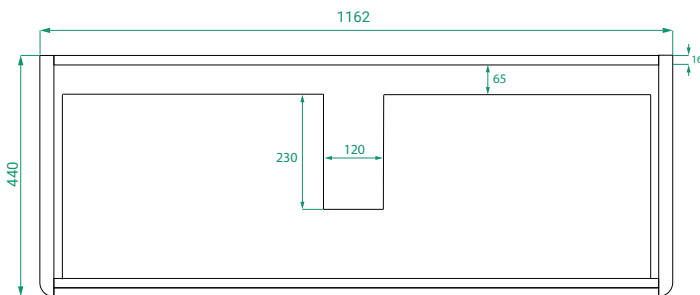

DESCRIPTION

Ovo 1200, 1 Drawer Wall-Hung Vanity with Kordura Top & Basin

PRODUCT CODE

OVO120DWHSS / OVO120DWHSSCC

- Dimensions** W 1200 x H 470 x D 460 (mm)
- Finishes** Matte White or Matte Custom Colour Paint.
- Kordura** White Kordura Top (H 20).
- Basin** See website for compatible basin options.
- Handle** Handleless 45° design.
- Origin** New Zealand made cabinetry.
- Features**
 - Soft rounded corners.
 - 1 Drawer with soft-close and handleless design.
 - White Kordura top with your choice of basin.
 - The paint used on our products is polyurethane or UV based.

TECHNICAL DRAWINGS

Front

Side

Drawers

Kordura

NOTES

*Additional Cost. Kordura top (H 20mm). Accessories not included. Drawing indicates the technical measurement only and is not a reflection of how the product will look. Sizes are nominal only. All drawings in millimeters. Drawings not to scale. April 2024.