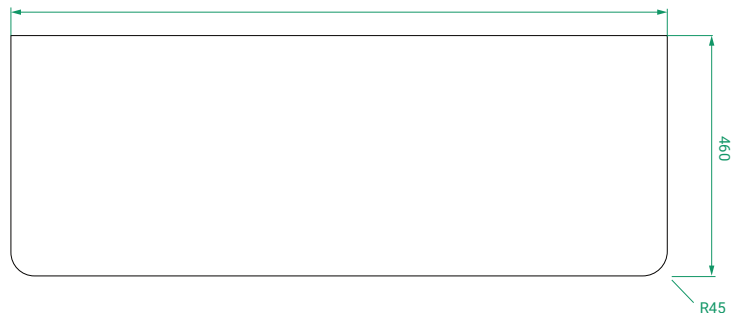

DESCRIPTION

Ovo 1200, 1 Drawer Wall-Hung Vanity with Kordura Top & Basin

PRODUCT CODE

OVO120DWHSS / OVO120DWHSSCC

- Dimensions** W 1200 x H 470 x D 460 (mm)
- Finishes** Matte White or Matte Custom Colour Paint.
- Kordura** White Kordura Top (H 20).
- Basin** See website for compatible basin options.
- Handle** Handleless 45° design.
- Origin** New Zealand made cabinetry.
- Features**
 - Soft rounded corners.
 - 1 Drawer with soft-close and handleless design.
 - White Kordura top with your choice of basin.
 - The paint used on our products is polyurethane or UV based.

TECHNICAL DRAWINGS

Front

Side

Drawers

Kordura

NOTES

*Additional Cost. Kordura top (H 20mm). Accessories not included. Drawing indicates the technical measurement only and is not a reflection of how the product will look. Sizes are nominal only. All drawings in millimeters. Drawings not to scale. April 2024.