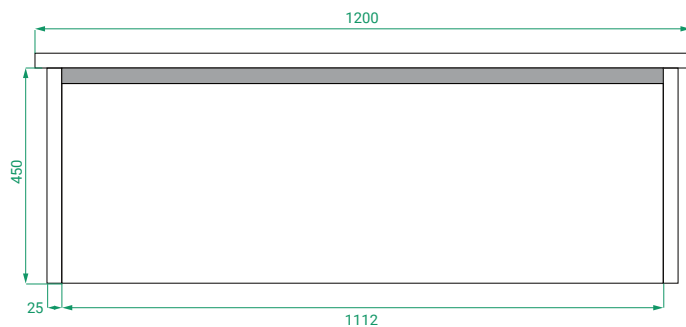

**DESCRIPTION**

Ovo 1200, 1 Drawer Wall-Hung Vanity with Soft Ceramic Basin

**PRODUCT CODE**

OVO120DWH / OVO120DWHCC

- Dimensions** W 1183 x H 490 x D 460 (mm)
- Finishes** Matte White or Matte Custom Colour Paint.
- Basin** Soft ceramic top (H 40) with intergrated basin
- Handle** Handleless 45° design.
- Origin** New Zealand made cabinetry.
- Features**
  - Soft rounded corners.
  - 1 Drawer with soft-close and handleless design.
  - Soft ceramic top with intergrated basin
  - The paint used on our products is polyurethane or UV based.

**TECHNICAL DRAWINGS**

**Front**

**Side**

**Drawers**

**Soft Ceramic Top**

**NOTES**

\*Additional Cost. Accessories not included. Drawing indicates the technical measurement only and is not a reflection of how the product will look. Sizes are nominal only. All drawings in millimeters. Drawings not to scale. April 2024.