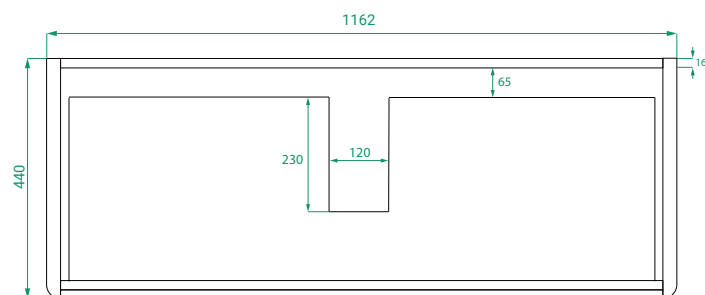

**DESCRIPTION**

Ovo 1200, 1 Drawer Wall-Hung Vanity with Soft Ceramic Basin

**PRODUCT CODE**

OVO120DWH / OVO120DWHCC

- Dimensions** W 1183 x H 490 x D 460 (mm)
- Finishes** Matte White or Matte Custom Colour Paint.
- Basin** Soft ceramic top (H 40) with intergrated basin
- Handle** Handleless 45° design.
- Origin** New Zealand made cabinetry.
- Features**
  - Soft rounded corners.
  - 1 Drawer with soft-close and handleless design.
  - Soft ceramic top with intergrated basin
  - The paint used on our products is polyurethane or UV based.

**TECHNICAL DRAWINGS**

**Front**

**Side**

**Drawers**

**Soft Ceramic Top**

**NOTES**

\*Additional Cost. Accessories not included. Drawing indicates the technical measurement only and is not a reflection of how the product will look. Sizes are nominal only. All drawings in millimeters. Drawings not to scale. April 2024.