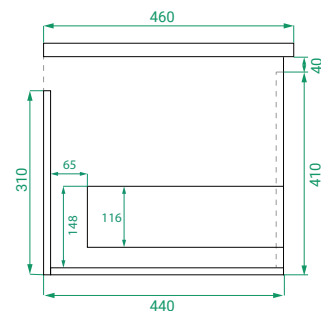

**DESCRIPTION**

Ovo 1200, 1 Drawer Wall-Hung Vanity with Soft Ceramic Basin

**PRODUCT CODE**

OVO120DWH / OVO120DWHCC

- Dimensions** W 1183 x H 490 x D 460 (mm)
- Finishes** Matte White or Matte Custom Colour Paint.
- Basin** Soft ceramic top (H 40) with intergrated basin
- Handle** Handleless 45° design.
- Origin** New Zealand made cabinetry.
- Features**
  - Soft rounded corners.
  - 1 Drawer with soft-close and handleless design.
  - Soft ceramic top with intergrated basin
  - The paint used on our products is polyurethane or UV based.

**TECHNICAL DRAWINGS**

**Front**

**Side**

**Drawers**

**Soft Ceramic Top**

**NOTES**

\*Additional Cost. Accessories not included. Drawing indicates the technical measurement only and is not a reflection of how the product will look. Sizes are nominal only. All drawings in millimeters. Drawings not to scale. April 2024.