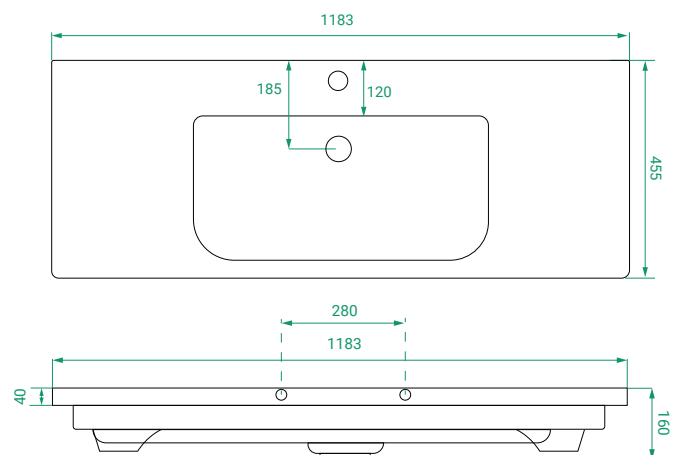

**DESCRIPTION**

Ovo 1200, 1 Drawer Wall-Hung Vanity with Soft Ceramic Basin

**PRODUCT CODE**

OVO120DWH / OVO120DWHCC

- Dimensions** W 1183 x H 490 x D 460 (mm)
- Finishes** Matte White or Matte Custom Colour Paint.
- Basin** Soft ceramic top (H 40) with intergrated basin
- Handle** Handleless 45° design.
- Origin** New Zealand made cabinetry.
- Features**
  - Soft rounded corners.
  - 1 Drawer with soft-close and handleless design.
  - Soft ceramic top with intergrated basin
  - The paint used on our products is polyurethane or UV based.

**TECHNICAL DRAWINGS**

**Front**

**Side**

**Drawers**

**Soft Ceramic Top**

**NOTES**

\*Additional Cost. Accessories not included. Drawing indicates the technical measurement only and is not a reflection of how the product will look. Sizes are nominal only. All drawings in millimeters. Drawings not to scale. April 2024.