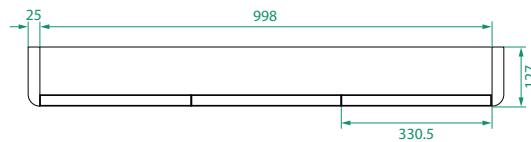

DESCRIPTION

Ovo 1050 Mirror Cabinet, 3 Doors, 6 Shelves, Wall-Hung

PRODUCT CODE

OVOM105 / OVOM105CC

Dimensions W 1048 x H 750 x D 127 (mm)

Finishes Matte White or Matte Custom Colour Paint.

Handle Handleless design.

Origin New Zealand made cabinetry.

Features

- Soft rounded corners.
- 3 Doors, 6 shelves (4 adjustable) with soft-close.
- The paint used on our products is polyurethane or UV based.
- Optional: Under cabinet, extruded LED lighting 4100K in cool white (EXLED845)*.
- Can be recessed into a wall by a qualified tradesperson.

TECHNICAL DRAWINGS

Top Down

NOTES

*Additional Cost. Drawing indicates the technical measurement only and is not a reflection of how the product will look. Sizes are nominal only. All drawings in millimeters. Drawings not to scale. April 2024.