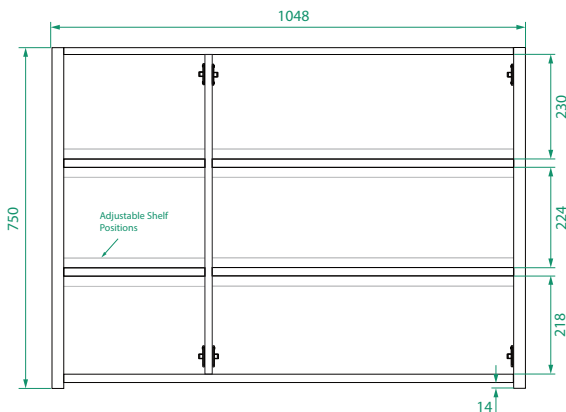

## DESCRIPTION

Ovo 1050 Mirror Cabinet, 3 Doors, 6 Shelves, Wall-Hung

## PRODUCT CODE

OVOM105 / OVOM105CC

**Dimensions** W 1048 x H 750 x D 127 (mm)

**Finishes** Matte White or Matte Custom Colour Paint.

**Handle** Handleless design.

**Origin** New Zealand made cabinetry.

**Features**

## TECHNICAL DRAWINGS

Front

Top Down

Inside

## NOTES

\*Additional Cost. Drawing indicates the technical measurement only and is not a reflection of how the product will look. Sizes are nominal only. All drawings in millimeters. Drawings not to scale. April 2024.