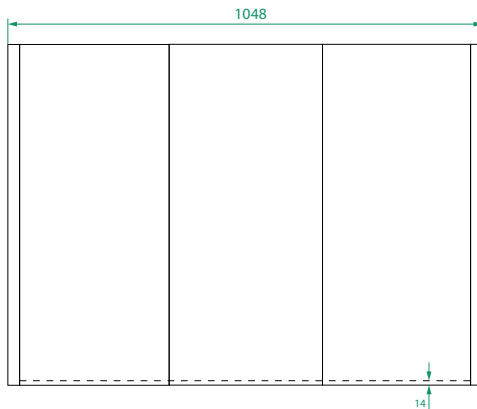

TECHNICAL DRAWINGS

Front

Top Down