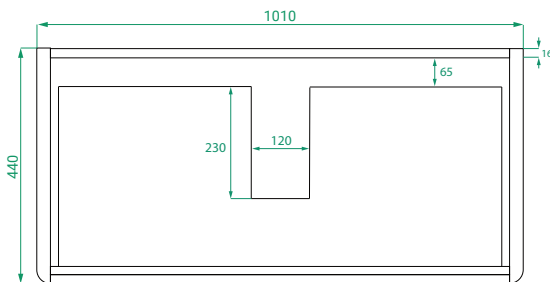

DESCRIPTION

Ovo 1050, 2 Drawers Wall-Hung Vanity with Kordura Top & Basin

PRODUCT CODE

OVO105D2WHSS / OVO105D2WHSSCC

Dimensions	W 1050 x H 610 x D 460 (mm)
Finishes	Matte White or Matte Custom Colour Paint.
Kordura	White Kordura Top (H 20).
Basin	See website for compatible basin options.
Handle	Handleless 45° design.
Origin	New Zealand made cabinetry.
Features	<ul style="list-style-type: none"> • Soft rounded corners. • 2 Drawers with soft-close and handleless design. • White Kordura top with your choice of basin. • The paint used on our products is polyurethane or UV based.

TECHNICAL DRAWINGS

Front

Side

Top Down

Kordura Top

NOTES

*Additional Cost. Kordura top (H 20mm). Accessories not included. Drawing indicates the technical measurement only and is not a reflection of how the product will look. Sizes are nominal only. All drawings in millimeters. Drawings not to scale. April 2024.