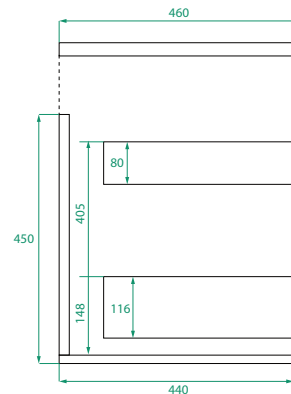

DESCRIPTION

Ovo 1050, 2 Drawers Wall-Hung Vanity with Kordura Top & Basin

PRODUCT CODE

OVO105D2WHSS / OVO105D2WHSSCC

Dimensions	W 1050 x H 610 x D 460 (mm)
Finishes	Matte White or Matte Custom Colour Paint.
Kordura	White Kordura Top (H 20).
Basin	See website for compatible basin options.
Handle	Handleless 45° design.
Origin	New Zealand made cabinetry.
Features	<ul style="list-style-type: none"> • Soft rounded corners. • 2 Drawers with soft-close and handleless design. • White Kordura top with your choice of basin. • The paint used on our products is polyurethane or UV based.

TECHNICAL DRAWINGS

Front

Side

Top Down

Kordura Top

NOTES

*Additional Cost. Kordura top (H 20mm). Accessories not included. Drawing indicates the technical measurement only and is not a reflection of how the product will look. Sizes are nominal only. All drawings in millimeters. Drawings not to scale. April 2024.