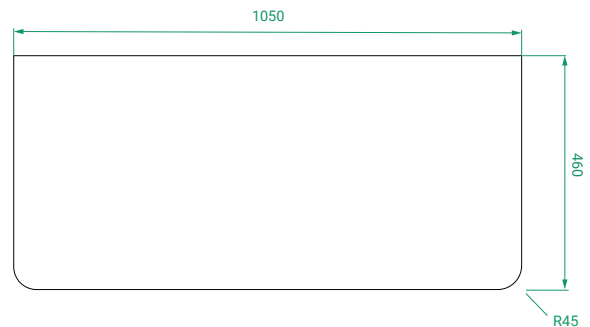

DESCRIPTION

Ovo 1050, 2 Drawers Wall-Hung Vanity with Kordura Top & Basin

PRODUCT CODE

OVO105D2WHSS / OVO105D2WHSSCC

Dimensions	W 1050 x H 610 x D 460 (mm)
Finishes	Matte White or Matte Custom Colour Paint.
Kordura	White Kordura Top (H 20).
Basin	See website for compatible basin options.
Handle	Handleless 45° design.
Origin	New Zealand made cabinetry.
Features	<ul style="list-style-type: none"> • Soft rounded corners. • 2 Drawers with soft-close and handleless design. • White Kordura top with your choice of basin. • The paint used on our products is polyurethane or UV based.

TECHNICAL DRAWINGS

Front

Side

Top Down

Kordura Top

NOTES

*Additional Cost. Kordura top (H 20mm). Accessories not included. Drawing indicates the technical measurement only and is not a reflection of how the product will look. Sizes are nominal only. All drawings in millimeters. Drawings not to scale. April 2024.