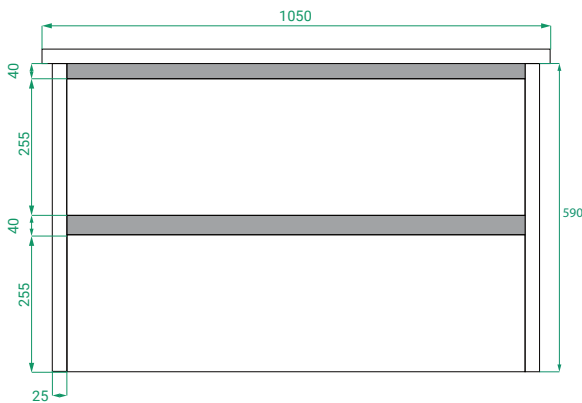

DESCRIPTION

Ovo 1050, 2 Drawers Wall-Hung Vanity with Kordura Top & Basin

PRODUCT CODE

OVO105D2WHSS / OVO105D2WHSSCC

Dimensions	W 1050 x H 610 x D 460 (mm)
Finishes	Matte White or Matte Custom Colour Paint.
Kordura	White Kordura Top (H 20).
Basin	See website for compatible basin options.
Handle	Handleless 45° design.
Origin	New Zealand made cabinetry.
Features	<ul style="list-style-type: none"> • Soft rounded corners. • 2 Drawers with soft-close and handleless design. • White Kordura top with your choice of basin. • The paint used on our products is polyurethane or UV based.

TECHNICAL DRAWINGS

Front

Side

Top Down

Kordura Top

NOTES

*Additional Cost. Kordura top (H 20mm). Accessories not included. Drawing indicates the technical measurement only and is not a reflection of how the product will look. Sizes are nominal only. All drawings in millimeters. Drawings not to scale. April 2024.