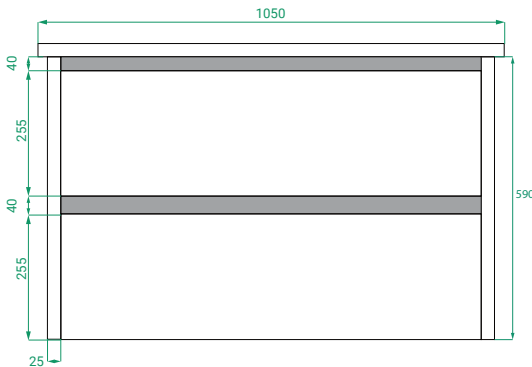

DESCRIPTION

Ovo 1050, 2 Drawers Wall-Hung Vanity with Urban Ceramic Basin

PRODUCT CODE

OVO105D2WH / OVO105D2WHCC

- Dimensions** W 1050 x H 620 x D 460 (mm)
- Finishes** Matte White or Matte Custom Colour Paint.
- Basin** Urban ceramic top (H 30) with intergrated basin
- Handle** Handleless 45° design.
- Origin** New Zealand made cabinetry.
- Features**
 - Soft rounded corners.
 - 2 Drawers with soft-close and handleless design.
 - Urban ceramic top with intergrated basin
 - The paint used on our products is polyurethane or UV based.

TECHNICAL DRAWINGS

Front

Side

Drawers

Urban Ceramic

NOTES

Accessories not included. Drawing indicates the technical measurement only and is not a reflection of how the product will look. Sizes are nominal only. All drawings in millimeters. Drawings not to scale. April 2024.