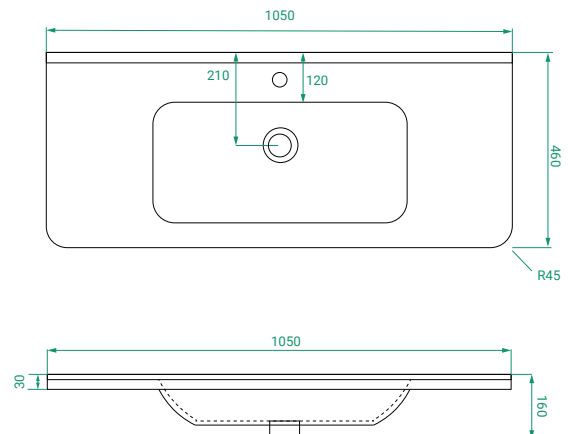

DESCRIPTION

Ovo 1050, 2 Drawers Wall-Hung Vanity with Urban Ceramic Basin

PRODUCT CODE

OVO105D2WH / OVO105D2WHCC

- Dimensions** W 1050 x H 620 x D 460 (mm)
- Finishes** Matte White or Matte Custom Colour Paint.
- Basin** Urban ceramic top (H 30) with intergrated basin
- Handle** Handleless 45° design.
- Origin** New Zealand made cabinetry.
- Features**
 - Soft rounded corners.
 - 2 Drawers with soft-close and handleless design.
 - Urban ceramic top with intergrated basin
 - The paint used on our products is polyurethane or UV based.

TECHNICAL DRAWINGS

Front

Side

Drawers

Urban Ceramic

NOTES

Accessories not included. Drawing indicates the technical measurement only and is not a reflection of how the product will look. Sizes are nominal only. All drawings in millimeters. Drawings not to scale. April 2024.