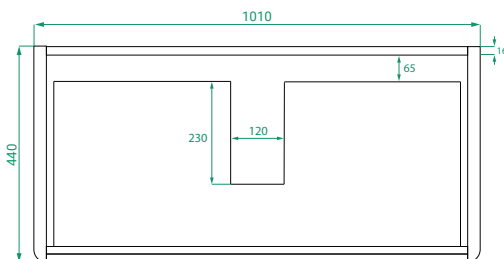

DESCRIPTION

Ovo 1050, 2 Drawers Wall-Hung Vanity with Urban Ceramic Basin

PRODUCT CODE

OVO105D2WH / OVO105D2WHCC

- Dimensions** W 1050 x H 620 x D 460 (mm)
- Finishes** Matte White or Matte Custom Colour Paint.
- Basin** Urban ceramic top (H 30) with intergrated basin
- Handle** Handleless 45° design.
- Origin** New Zealand made cabinetry.
- Features**
 - Soft rounded corners.
 - 2 Drawers with soft-close and handleless design.
 - Urban ceramic top with intergrated basin
 - The paint used on our products is polyurethane or UV based.

TECHNICAL DRAWINGS

Front

Side

Drawers

Urban Ceramic

NOTES

Accessories not included. Drawing indicates the technical measurement only and is not a reflection of how the product will look. Sizes are nominal only. All drawings in millimeters. Drawings not to scale. April 2024.