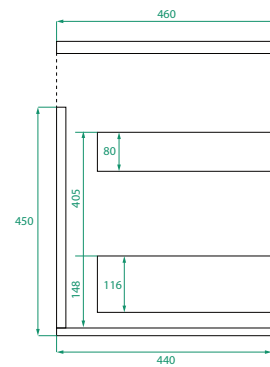

DESCRIPTION

Ovo 1050, 2 Drawers Wall-Hung Vanity with Urban Ceramic Basin

PRODUCT CODE

OVO105D2WH / OVO105D2WHCC

- Dimensions** W 1050 x H 620 x D 460 (mm)
- Finishes** Matte White or Matte Custom Colour Paint.
- Basin** Urban ceramic top (H 30) with intergrated basin
- Handle** Handleless 45° design.
- Origin** New Zealand made cabinetry.
- Features**
 - Soft rounded corners.
 - 2 Drawers with soft-close and handleless design.
 - Urban ceramic top with intergrated basin
 - The paint used on our products is polyurethane or UV based.

TECHNICAL DRAWINGS

Front

Side

Drawers

Urban Ceramic

NOTES

Accessories not included. Drawing indicates the technical measurement only and is not a reflection of how the product will look. Sizes are nominal only. All drawings in millimeters. Drawings not to scale. April 2024.