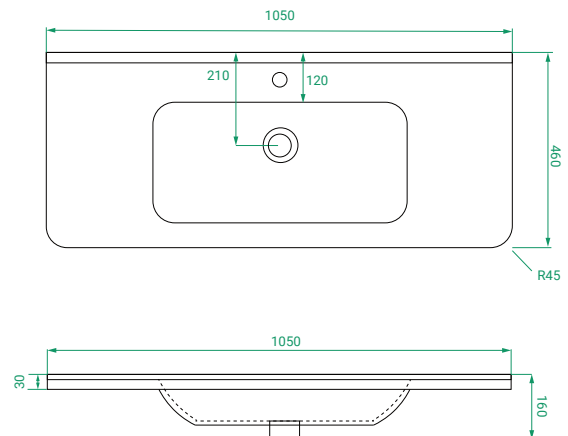

DESCRIPTION

Ovo 1050, 2 Drawers Wall-Hung Vanity with Urban Ceramic Basin

PRODUCT CODE

OVO105D2WH / OVO105D2WH / OVO105D2WHCC

- Dimensions** W 1050 x H 620 x D 460 (mm)
- Finishes** Matte White, Matte Custom Paint or Timber Veneer.
- Basin** Urban ceramic top (H 30) with intergrated basin
- Handle** Handleless 45° design.
- Origin** New Zealand made cabinetry.
- Features**
 - Soft rounded corners.
 - 2 Drawers with soft-close and handleless design.
 - Urban ceramic top with intergrated basin
 - Timber Veneer finishes are 100% natural, with variations in grain and colour. All come stained and sealed with a protective UV finish.
 - The paint used on our products is polyurethane or UV based.

TECHNICAL DRAWINGS

Front

Side

Drawers

Urban Ceramic

NOTES

Accessories not included. Drawing indicates the technical measurement only and is not a reflection of how the product will look. Sizes are nominal only. All drawings in millimeters. Drawings not to scale. April 2024.