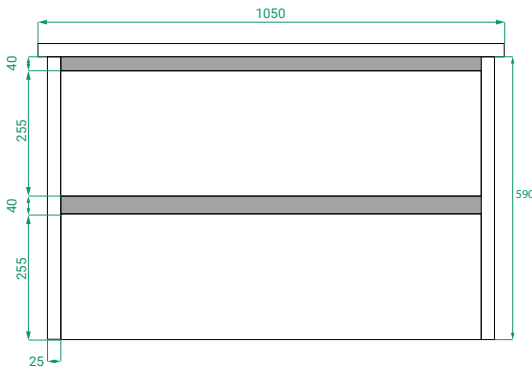

DESCRIPTION

Ovo 1050, 2 Drawers Wall-Hung Vanity with Urban Ceramic Basin

PRODUCT CODE

OVO105D2WH / OVO105D2WH / OVO105D2WHCC

- Dimensions** W 1050 x H 620 x D 460 (mm)
- Finishes** Matte White, Matte Custom Paint or Timber Veneer.
- Basin** Urban ceramic top (H 30) with intergrated basin
- Handle** Handleless 45° design.
- Origin** New Zealand made cabinetry.
- Features**
 - Soft rounded corners.
 - 2 Drawers with soft-close and handleless design.
 - Urban ceramic top with intergrated basin
 - Timber Veneer finishes are 100% natural, with variations in grain and colour. All come stained and sealed with a protective UV finish.
 - The paint used on our products is polyurethane or UV based.

TECHNICAL DRAWINGS

Front

Side

Drawers

Urban Ceramic

NOTES

Accessories not included. Drawing indicates the technical measurement only and is not a reflection of how the product will look. Sizes are nominal only. All drawings in millimeters. Drawings not to scale. April 2024.