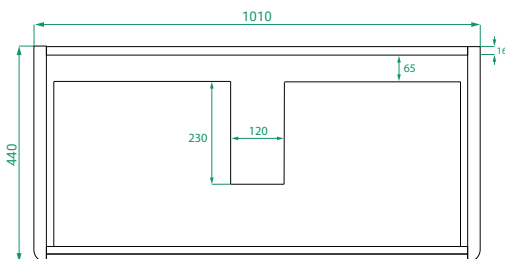

DESCRIPTION

Ovo 1050, 2 Drawers Wall-Hung Vanity with Urban Ceramic Basin

PRODUCT CODE

OVO105D2WH / OVO105D2WH / OVO105D2WHCC

- Dimensions** W 1050 x H 620 x D 460 (mm)
- Finishes** Matte White, Matte Custom Paint or Timber Veneer.
- Basin** Urban ceramic top (H 30) with intergrated basin
- Handle** Handleless 45° design.
- Origin** New Zealand made cabinetry.
- Features**
 - Soft rounded corners.
 - 2 Drawers with soft-close and handleless design.
 - Urban ceramic top with intergrated basin
 - Timber Veneer finishes are 100% natural, with variations in grain and colour. All come stained and sealed with a protective UV finish.
 - The paint used on our products is polyurethane or UV based.

TECHNICAL DRAWINGS

Front

Side

Drawers

Urban Ceramic

NOTES

Accessories not included. Drawing indicates the technical measurement only and is not a reflection of how the product will look. Sizes are nominal only. All drawings in millimeters. Drawings not to scale. April 2024.