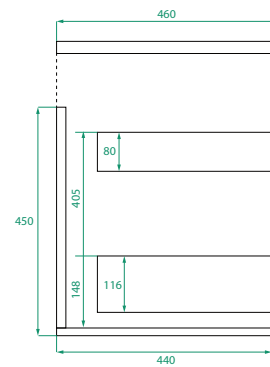

DESCRIPTION

Ovo 1050, 2 Drawers Wall-Hung Vanity with Urban Ceramic Basin

PRODUCT CODE

OVO105D2WH / OVO105D2WH / OVO105D2WHCC

- Dimensions** W 1050 x H 620 x D 460 (mm)
- Finishes** Matte White, Matte Custom Paint or Timber Veneer.
- Basin** Urban ceramic top (H 30) with intergrated basin
- Handle** Handleless 45° design.
- Origin** New Zealand made cabinetry.
- Features**
 - Soft rounded corners.
 - 2 Drawers with soft-close and handleless design.
 - Urban ceramic top with intergrated basin
 - Timber Veneer finishes are 100% natural, with variations in grain and colour. All come stained and sealed with a protective UV finish.
 - The paint used on our products is polyurethane or UV based.

TECHNICAL DRAWINGS

Front

Side

Drawers

Urban Ceramic

NOTES

Accessories not included. Drawing indicates the technical measurement only and is not a reflection of how the product will look. Sizes are nominal only. All drawings in millimeters. Drawings not to scale. April 2024.