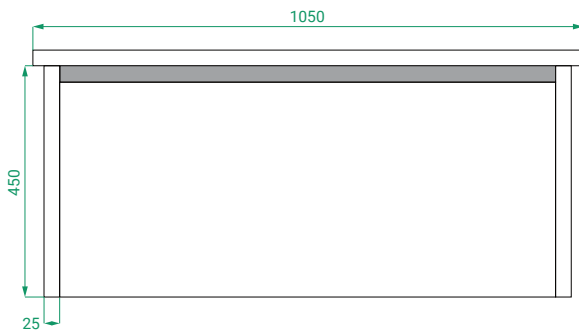

DESCRIPTION

Ovo 1050, 1 Drawer Wall-Hung Vanity with Kordura Top & Basin

PRODUCT CODE

OVO105DWHSS / OVO105DWHSSCC

Dimensions	W 1050 x H 470 x D 460 (mm)
Finishes	Matte White or Matte Custom Colour Paint.
Kordura	White Kordura Top (H 20).
Basin	See website for compatible basin options.
Handle	Handleless 45° design.
Origin	New Zealand made cabinetry.
Features	<ul style="list-style-type: none"> • Soft rounded corners. • 1 Drawer with soft-close and handleless design. • White Kordura top with your choice of basin. • The paint used on our products is polyurethane or UV based.

TECHNICAL DRAWINGS

Front

Side

Drawers

Kordura

NOTES

*Additional Cost. Kordura top (H 20mm). Accessories not included. Drawing indicates the technical measurement only and is not a reflection of how the product will look. Sizes are nominal only. All drawings in millimeters. Drawings not to scale. April 2024.