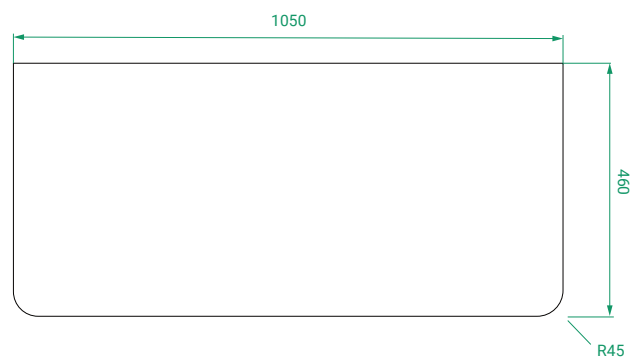

DESCRIPTION

Ovo 1050, 1 Drawer Wall-Hung Vanity with Kordura Top & Basin

PRODUCT CODE

OVO105DWHSS / OVO105DWHSSCC

Dimensions	W 1050 x H 470 x D 460 (mm)
Finishes	Matte White or Matte Custom Colour Paint.
Kordura	White Kordura Top (H 20).
Basin	See website for compatible basin options.
Handle	Handleless 45° design.
Origin	New Zealand made cabinetry.
Features	<ul style="list-style-type: none"> • Soft rounded corners. • 1 Drawer with soft-close and handleless design. • White Kordura top with your choice of basin. • The paint used on our products is polyurethane or UV based.

TECHNICAL DRAWINGS

Front

Side

Drawers

Kordura

NOTES

*Additional Cost. Kordura top (H 20mm). Accessories not included. Drawing indicates the technical measurement only and is not a reflection of how the product will look. Sizes are nominal only. All drawings in millimeters. Drawings not to scale. April 2024.