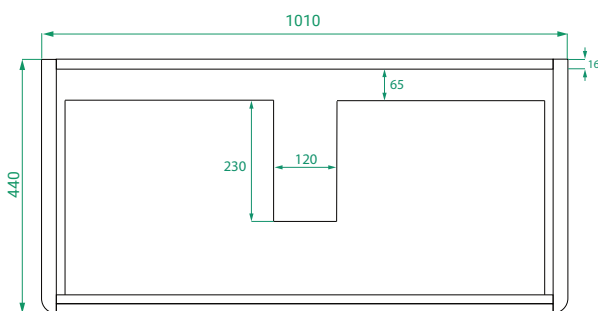

DESCRIPTION

Ovo 1050, 1 Drawer Wall-Hung Vanity with Kordura Top & Basin

PRODUCT CODE

OVO105DWHSS / OVO105DWHSSCC

Dimensions	W 1050 x H 470 x D 460 (mm)
Finishes	Matte White or Matte Custom Colour Paint.
Kordura	White Kordura Top (H 20).
Basin	See website for compatible basin options.
Handle	Handleless 45° design.
Origin	New Zealand made cabinetry.
Features	<ul style="list-style-type: none"> • Soft rounded corners. • 1 Drawer with soft-close and handleless design. • White Kordura top with your choice of basin. • The paint used on our products is polyurethane or UV based.

TECHNICAL DRAWINGS

Front

Side

Drawers

Kordura

NOTES

*Additional Cost. Kordura top (H 20mm). Accessories not included. Drawing indicates the technical measurement only and is not a reflection of how the product will look. Sizes are nominal only. All drawings in millimeters. Drawings not to scale. April 2024.