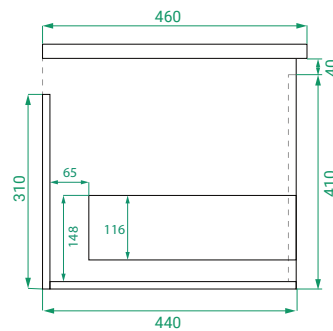

DESCRIPTION

Ovo 1050, 1 Drawer Wall-Hung Vanity with Kordura Top & Basin

PRODUCT CODE

OVO105DWHSS / OVO105DWHSSCC

Dimensions	W 1050 x H 470 x D 460 (mm)
Finishes	Matte White or Matte Custom Colour Paint.
Kordura	White Kordura Top (H 20).
Basin	See website for compatible basin options.
Handle	Handleless 45° design.
Origin	New Zealand made cabinetry.
Features	<ul style="list-style-type: none"> • Soft rounded corners. • 1 Drawer with soft-close and handleless design. • White Kordura top with your choice of basin. • The paint used on our products is polyurethane or UV based.

TECHNICAL DRAWINGS

Front

Side

Drawers

Kordura

NOTES

*Additional Cost. Kordura top (H 20mm). Accessories not included. Drawing indicates the technical measurement only and is not a reflection of how the product will look. Sizes are nominal only. All drawings in millimeters. Drawings not to scale. April 2024.