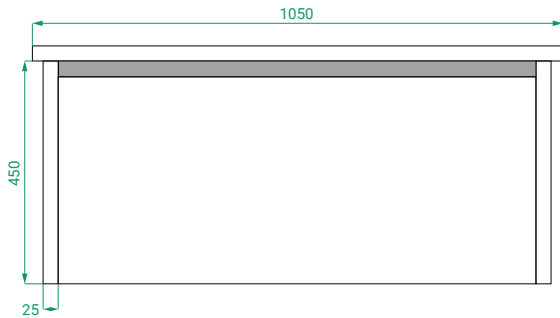

DESCRIPTION

Ovo 1050, 1 Drawer Wall-Hung Vanity with Urban Ceramic Basin

PRODUCT CODE

OVO105DWH / OVO105DWHCC

- Dimensions** W 1050 x H 480 x D 460 (mm)
- Finishes** Matte White or Matte Custom Colour Paint.
- Basin** Urban ceramic top (H 30) with intergrated basin
- Handle** Handleless 45° design.
- Origin** New Zealand made cabinetry.
- Features**
 - Soft rounded corners.
 - 1 Drawer with soft-close and handleless design.
 - Urban ceramic top with intergrated basin
 - The paint used on our products is polyurethane or UV based.

TECHNICAL DRAWINGS

Front

Side

Drawers

Urban Ceramic Top

NOTES

*Additional Cost. Accessories not included. Drawing indicates the technical measurement only and is not a reflection of how the product will look. Sizes are nominal only. All drawings in millimeters. Drawings not to scale. April 2024.