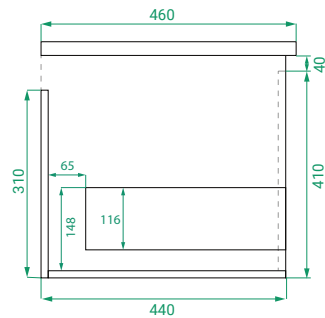

DESCRIPTION

Ovo 1050, 1 Drawer Wall-Hung Vanity with Urban Ceramic Basin

PRODUCT CODE

OVO105DWH / OVO105DWHCC

- Dimensions** W 1050 x H 480 x D 460 (mm)
- Finishes** Matte White or Matte Custom Colour Paint.
- Basin** Urban ceramic top (H 30) with intergrated basin
- Handle** Handleless 45° design.
- Origin** New Zealand made cabinetry.
- Features**
 - Soft rounded corners.
 - 1 Drawer with soft-close and handleless design.
 - Urban ceramic top with intergrated basin
 - The paint used on our products is polyurethane or UV based.

TECHNICAL DRAWINGS

Front

Side

Drawers

Urban Ceramic Top

NOTES

*Additional Cost. Accessories not included. Drawing indicates the technical measurement only and is not a reflection of how the product will look. Sizes are nominal only. All drawings in millimeters. Drawings not to scale. April 2024.