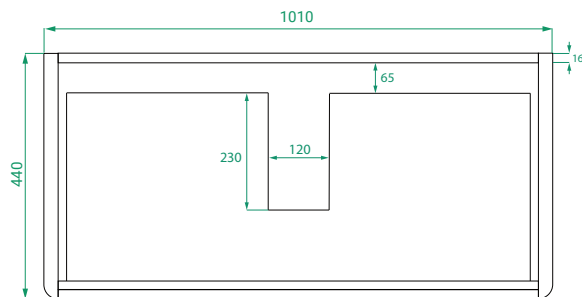

DESCRIPTION

Ovo 1050, 1 Drawer Wall-Hung Vanity with Urban Ceramic Basin

PRODUCT CODE

OVO105DWH / OVO105DWHCC

- Dimensions** W 1050 x H 480 x D 460 (mm)
- Finishes** Matte White or Matte Custom Colour Paint.
- Basin** Urban ceramic top (H 30) with intergrated basin
- Handle** Handleless 45° design.
- Origin** New Zealand made cabinetry.
- Features**
 - Soft rounded corners.
 - 1 Drawer with soft-close and handleless design.
 - Urban ceramic top with intergrated basin
 - The paint used on our products is polyurethane or UV based.

TECHNICAL DRAWINGS

Front

Side

Drawers

Urban Ceramic Top

NOTES

*Additional Cost. Accessories not included. Drawing indicates the technical measurement only and is not a reflection of how the product will look. Sizes are nominal only. All drawings in millimeters. Drawings not to scale. April 2024.