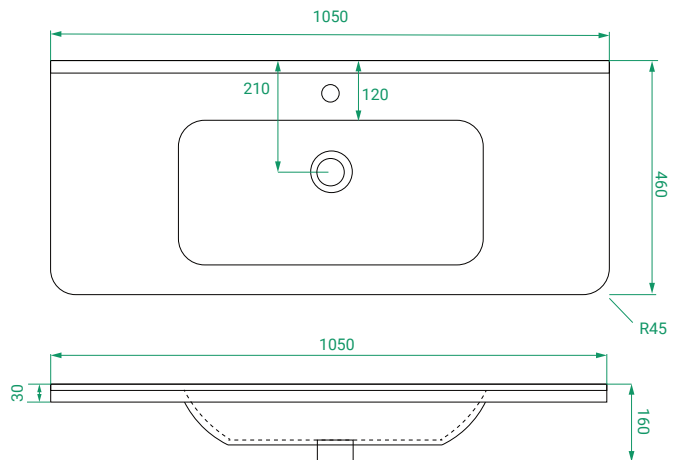

DESCRIPTION

Ovo 1050, 1 Drawer Wall-Hung Vanity with Urban Ceramic Basin

PRODUCT CODE

OVO105DWH / OVO105DWHCC

- Dimensions** W 1050 x H 480 x D 460 (mm)
- Finishes** Matte White or Matte Custom Colour Paint.
- Basin** Urban ceramic top (H 30) with intergrated basin
- Handle** Handleless 45° design.
- Origin** New Zealand made cabinetry.
- Features**
 - Soft rounded corners.
 - 1 Drawer with soft-close and handleless design.
 - Urban ceramic top with intergrated basin
 - The paint used on our products is polyurethane or UV based.

TECHNICAL DRAWINGS

Front

Side

Drawers

Urban Ceramic Top

NOTES

*Additional Cost. Accessories not included. Drawing indicates the technical measurement only and is not a reflection of how the product will look. Sizes are nominal only. All drawings in millimeters. Drawings not to scale. April 2024.