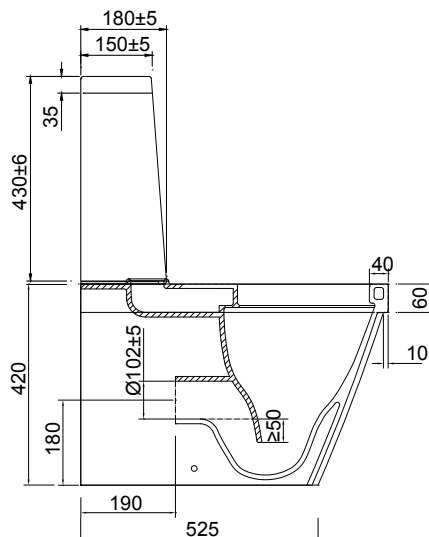

## FEATURES

- Dimensions - W360 x H850 x D650 mm
- Toilet suite includes 2-piece cistern, soft close seat and lid.
- Vitreous china with glazed box rim and trap.
- Removable soft close seat with stainless steel hinges.
- 4.3/3 litre flush distribution. 4 Star WELS rating.
- P-Trap pan, and comes with S-Trap Connector (STC).
- LH top/back inlet cistern.

## TECHNICAL DRAWINGS

Top

Side Section

S-trap set out: 150~210mm

Front

## NOTES

Pan set outs reflect the range permissible within the pan shroud with a range of connectors. Drawing indicates the technical measurement only and is not a reflection of how the product will look. Sizes nominal only. Drawings in millimeters, not to scale. August 2019.