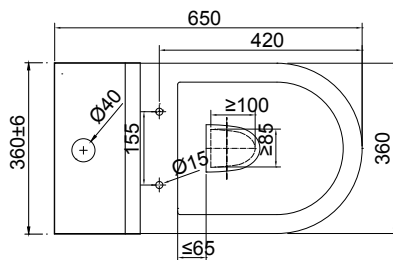

## FEATURES

- Dimensions - W360 x H850 x D650 mm
- Toilet suite includes 2-piece cistern, soft close seat and lid.
- Vitreous china with glazed box rim and trap.
- Removable soft close seat with stainless steel hinges.
- 4.3/3 litre flush distribution. 4 Star WELS rating.
- P-Trap pan, and comes with S-Trap Connector (STC).
- LH top/back inlet cistern.

## TECHNICAL DRAWINGS

Top

Side Section

S-trap set out: 150~210mm

Front

## NOTES

Pan set outs reflect the range permissible within the pan shroud with a range of connectors. Drawing indicates the technical measurement only and is not a reflection of how the product will look. Sizes nominal only. Drawings in millimeters, not to scale. August 2019.