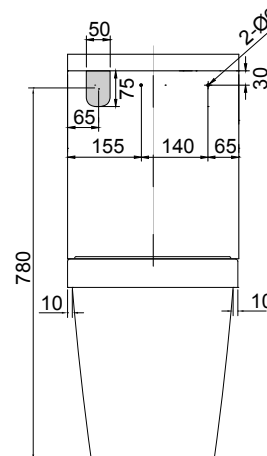

## FEATURES

- Dimensions - W360 x H850 x D650 mm
- Toilet suite includes 2-piece cistern, soft close seat and lid.
- Vitreous china with glazed box rim and trap.
- Removable soft close seat with stainless steel hinges.
- 4.3/3 litre flush distribution. 4 Star WELS rating.
- P-Trap pan, and comes with S-Trap Connector (STC).
- LH top/back inlet cistern.

## TECHNICAL DRAWINGS

Top

Side Section

S-trap set out: 150~210mm

Front

## NOTES

Pan set outs reflect the range permissible within the pan shroud with a range of connectors. Drawing indicates the technical measurement only and is not a reflection of how the product will look. Sizes nominal only. Drawings in millimeters, not to scale. August 2019.