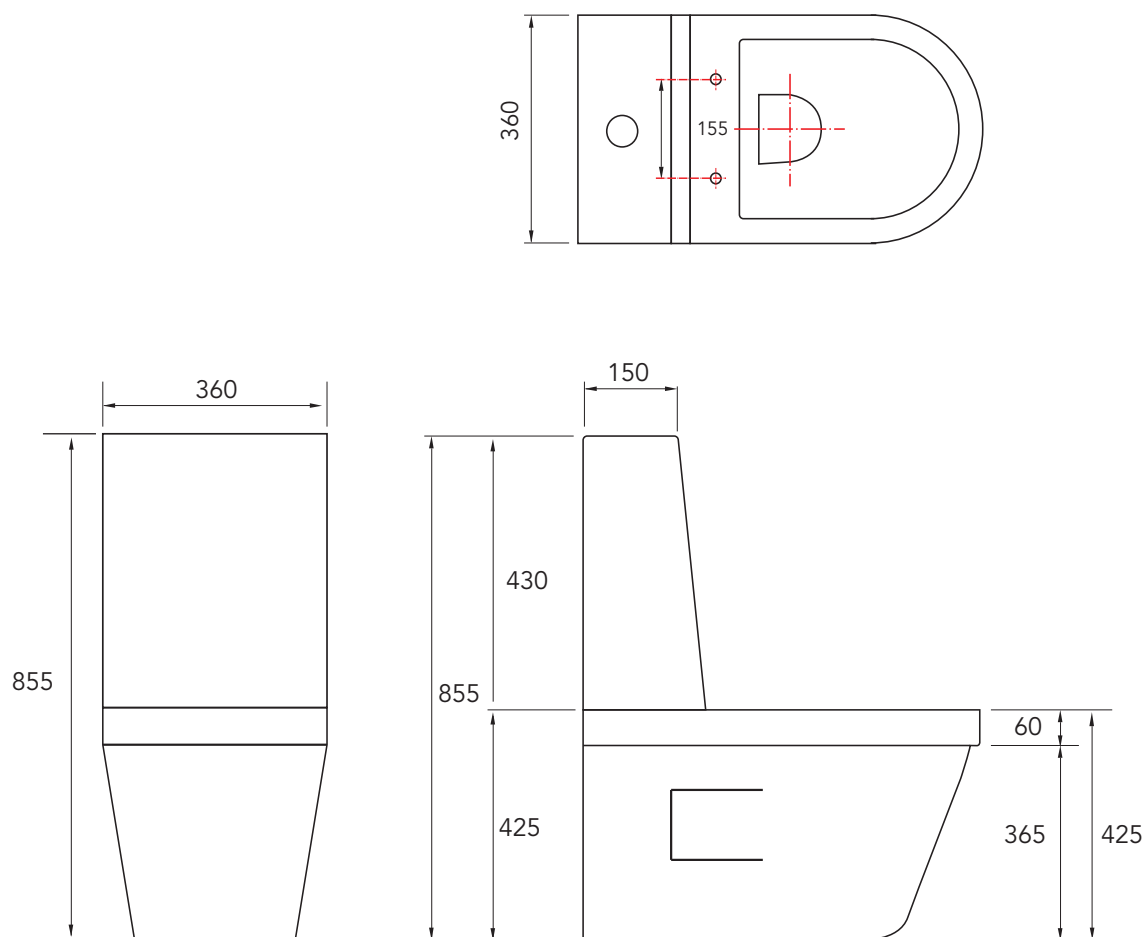

OZ266

ONDA

CLOSE COUPLED TOILET, ONE PIECE CISTERN & SOFT
CLOSE SEAT.

vcboc
FOR BATHROOMS

OZ266

CLOSE COUPLED TOILET WITH ONE PIECE CISTERN AND
SOFT CLOSE SEAT

- Onda is a classic shaped range and features soft close seat and dual flush.
- Vitreous china suites with glazed box rim and trap.
- Efficient 4.5/3 litre flush distribution.
- Removable soft close seat with stainless steel hinges.

OZ266
ONDA

CLOSE COUPLED TOILET, ONE PIECE CISTERN & SOFT
CLOSE SEAT.

vcboc
FOR BATHROOMS

(S Pan 150-210mm)

Note: All measurements are nominal

NB: Wingback location is 200mm high x 100mm from centre of waste outlet RH side.
Bottom inlet water.

NB: Drawings indicate the technical measurements only and is not a reflection of how the unit will look.