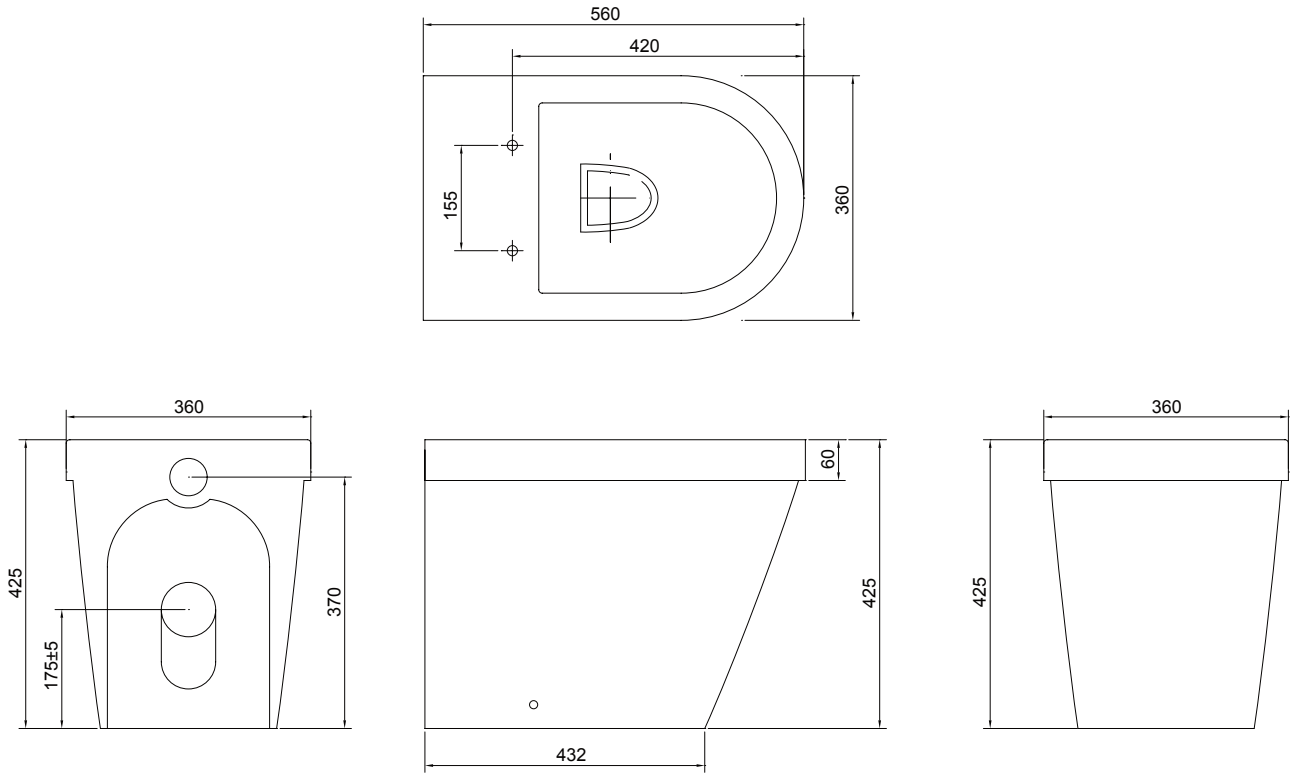

OZ14

ONDA

BACK TO WALL PAN WITH SOFT CLOSE SEAT

vcboc
FOR BATHROOMS

OZ14

BACK TO WALL PAN WITH SOFT CLOSE SEAT

- Onda is a classic shaped range and features soft close seat and dual flush.
- Vitreous china suites with glazed box rim and trap.
- Efficient 4.5/3 litre flush distribution.
- Removable soft close seat with stainless steel hinges.

OZ14
ONDA
BACK TO WALL PAN WITH SOFT CLOSE SEAT

NB: 140 - 160mm S Pan. Adjustment with STC Converter (not supplied)

NB: Drawings indicate the technical measurements only and is not a reflection of how the unit will look.