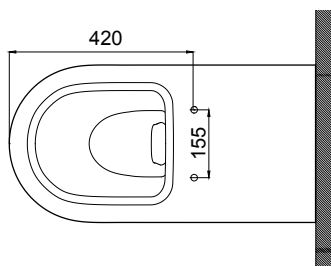

## FEATURES

- Dimensions - W360 x H455 x D700 mm
- Toilet suite includes single soft close seat, in-wall cistern and dual flush plate.
- Vitreous china with glazed box rim and trap.
- Removable soft close seat with stainless steel hinges.
- Pair with our round or rectangle flush plates, available in White, Chrome High Gloss, Chrome Matt, or Black.
- In-wall cistern comes with adjustable flush valve.
- 6/3 litre flush distribution. 3 Star WELS rating.
- P-Trap pan, and comes with S-Trap Connector (STC).

## TECHNICAL DRAWINGS

Top

Back

Side

Side Section

## FEATURES

- Dimensions - W480 x H735 x D78 mm
- In-wall cistern for floor-standing toilets.
- Comes with adjustable dual flush valve, fit into 90mm walls.
- Pair with our round or rectangle flush plates, available in White, Chrome High Gloss, Chrome Matt, or Black (sold separately).
- 4 Star WELS rating.

## FEATURES

- Dimensions - W236 x H152 x D8 mm
- Round flush plates for in-wall cisterns
- Available in White (3D1.1106), Chrome High Gloss (3D1.1010), Chrome Matt (3D1.1008) or Black (K5130-23).