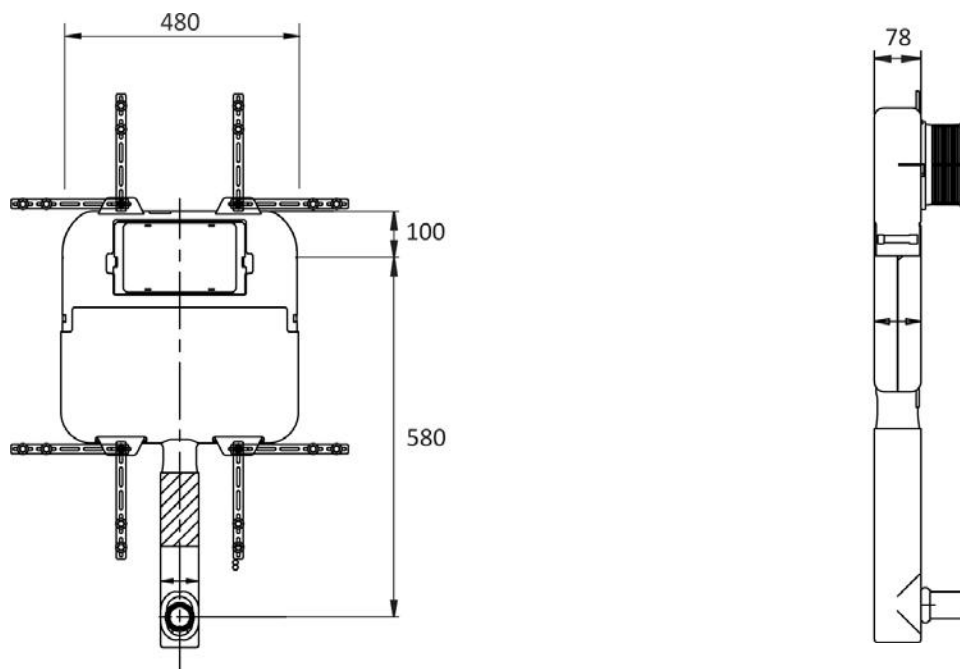

## FEATURES

- Dimensions - W360 x H455 x D700 mm
- Toilet suite includes single soft close seat, in-wall cistern and dual flush plate.
- Vitreous china with glazed box rim and trap.
- Removable soft close seat with stainless steel hinges.
- Pair with our round or rectangle flush plates, available in White, Chrome High Gloss, Chrome Matt, or Black.
- In-wall cistern comes with adjustable flush valve.
- 6/3 litre flush distribution. 3 Star WELS rating.
- P-Trap pan, and comes with S-Trap Connector (STC).

## FEATURES

- Dimensions - W480 x H735 x D78 mm
- In-wall cistern for floor-standing toilets.
- Comes with adjustable dual flush valve, fit into 90mm walls.
- Pair with our round or rectangle flush plates, available in White, Chrome High Gloss, Chrome Matt, or Black (sold separately).
- 4 Star WELS rating.

## TECHNICAL DRAWINGS

## FEATURES

- Dimensions - W236 x H152 x D8 mm
- Round flush plates for in-wall cisterns
- Available in White (3D1.1106), Chrome High Gloss (3D1.1010), Chrome Matt (3D1.1008) or Black (K5130-23).