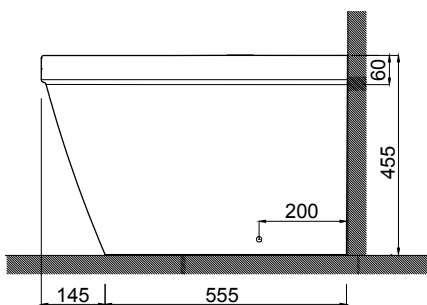

## FEATURES

- Dimensions - W360 x H455 x D700 mm
- Toilet suite includes single soft close seat, in-wall cistern and dual flush plate.
- Vitreous china with glazed box rim and trap.
- Removable soft close seat with stainless steel hinges.
- Pair with our round or rectangle flush plates, available in White, Chrome High Gloss, Chrome Matt, or Black.
- In-wall cistern comes with adjustable flush valve.
- 6/3 litre flush distribution. 3 Star WELS rating.
- P-Trap pan, and comes with S-Trap Connector (STC).

## TECHNICAL DRAWINGS

Top

Back

Side

Side Section

## FEATURES

- Dimensions - W480 x H735 x D78 mm
- In-wall cistern for floor-standing toilets.
- Comes with adjustable dual flush valve, fit into 90mm walls.
- Pair with our round or rectangle flush plates, available in White, Chrome High Gloss, Chrome Matt, or Black (sold separately).
- 4 Star WELS rating.

## FEATURES

- Dimensions - W236 x H152 x D8 mm
- Round flush plates for in-wall cisterns
- Available in White (3D1.1106), Chrome High Gloss (3D1.1010), Chrome Matt (3D1.1008) or Black (K5130-23).