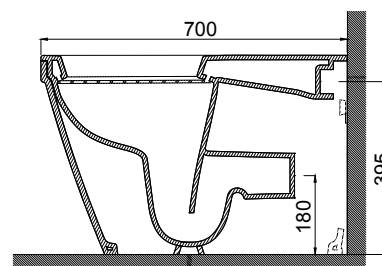

## FEATURES

- Dimensions - W360 x H455 x D700 mm
- Toilet suite includes single soft close seat, in-wall cistern and dual flush plate.
- Vitreous china with glazed box rim and trap.
- Removable soft close seat with stainless steel hinges.
- Pair with our round or rectangle flush plates, available in White, Chrome High Gloss, Chrome Matt, or Black.
- In-wall cistern comes with adjustable flush valve.
- 6/3 litre flush distribution. 3 Star WELS rating.
- P-Trap pan, and comes with S-Trap Connector (STC).

## TECHNICAL DRAWINGS

Top

Back

Side

Side Section

## NOTES

Pan set outs reflect the range permissible within the pan shroud with a range of connectors. Onda Accessible package meets NZS 4121. Drawing indicates the technical measurement only and is not a reflection of how the product will look. Sizes nominal only. Drawings in millimeters, not to scale. August 2019.