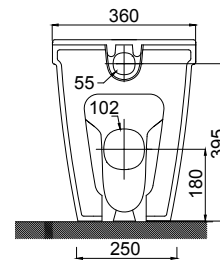

## FEATURES

- Dimensions - W360 x H455 x D700 mm
- Toilet suite includes single soft close seat, in-wall cistern and dual flush plate.
- Vitreous china with glazed box rim and trap.
- Removable soft close seat with stainless steel hinges.
- Pair with our round or rectangle flush plates, available in White, Chrome High Gloss, Chrome Matt, or Black.
- In-wall cistern comes with adjustable flush valve.
- 6/3 litre flush distribution. 3 Star WELS rating.
- P-Trap pan, and comes with S-Trap Connector (STC).

## TECHNICAL DRAWINGS

Top

Back

Side

Side Section

## FEATURES

- Dimensions - W480 x H735 x D78 mm
- In-wall cistern for floor-standing toilets.
- Comes with adjustable dual flush valve, fit into 90mm walls.
- Pair with our round or rectangle flush plates, available in White, Chrome High Gloss, Chrome Matt, or Black (sold separately).
- 4 Star WELS rating.

## FEATURES

- Dimensions - W236 x H152 x D8 mm
- Round flush plates for in-wall cisterns
- Available in White (3D1.1106), Chrome High Gloss (3D1.1010), Chrome Matt (3D1.1008) or Black (K5130-23).