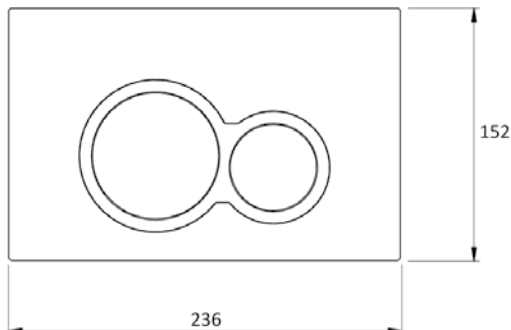

NOTES

Drawing indicates the technical measurement only and is not a reflection of how the product will look. Sizes nominal only. Drawings in millimeters, not to scale. August 2019.