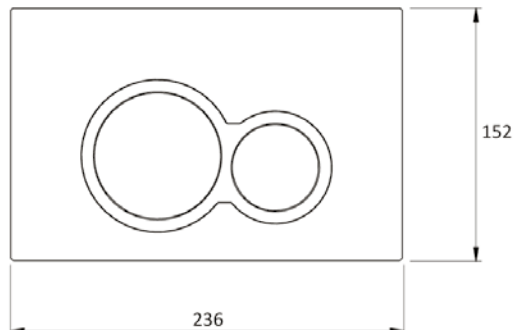

NOTES

Drawing indicates the technical measurement only and is not a reflection of how the product will look. Sizes nominal only. Drawings in millimeters, not to scale. August 2019.