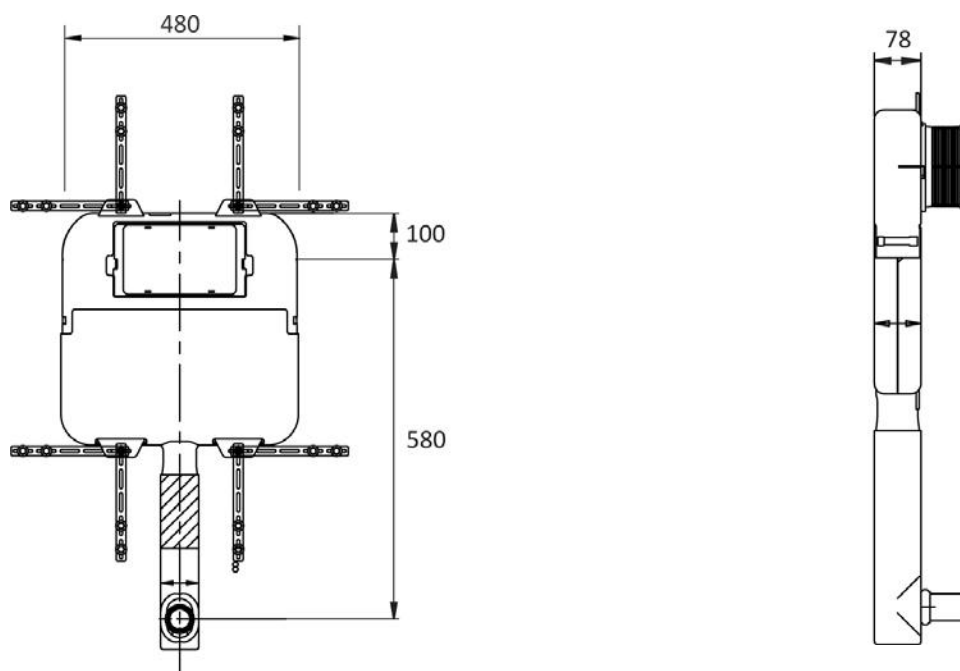

## FEATURES

- Dimensions - W360 x H455 x D700 mm
- Toilet suite includes soft close seat and lid, in-wall cistern and dual flush plate.
- Vitreous china with glazed box rim and trap.
- Removable soft close seat with stainless steel hinges.
- Please specify which flush plate you would like – round or rectangle, available in White, Chrome HighGloss, Chrome Matt, or Black.
- In-wall cistern comes with adjustable flush valve.
- 6/3 litre flush distribution. 3 Star WELS rating.
- P-Trap pan, and comes with S-Trap Connector (STC).

## FEATURES

- Dimensions - W480 x H735 x D78 mm
- Thickness of cistern 80mm, fits into 90mm walls
- Pair with our Round / Rectangle Flush Plate, available in White / Chrome High Gloss / Chrome Matt / Black (sold separately).
- Concealed cistern insulated to prevent condensation
- Adjustable dual flush valve
- Supplied with flush bend pipe
- Protection cover for service opening
- Inlet location hole is at the top
- 4 star WELS rating

## TECHNICAL DRAWINGS

## FEATURES

- Dimensions - W236 x H152 x D8 mm
- Round flush plates for in-wall cisterns
- Available in White (3D1.1106), Chrome High Gloss (3D1.1010), Chrome Matt (3D1.1008) or Black (K5130-23).