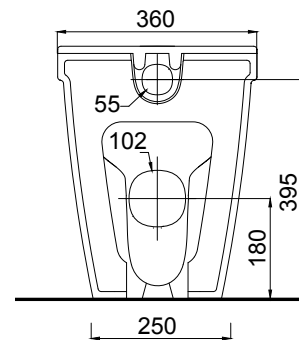

## FEATURES

- Dimensions - W360 x H455 x D700 mm
- Toilet suite includes soft close seat and lid, in-wall cistern and dual flush plate.
- Vitreous china with glazed box rim and trap.
- Removable soft close seat with stainless steel hinges.
- Please specify which flush plate you would like – round or rectangle, available in White, Chrome HighGloss, Chrome Matt, or Black.
- In-wall cistern comes with adjustable flush valve.
- 6/3 litre flush distribution. 3 Star WELS rating.
- P-Trap pan, and comes with S-Trap Connector (STC).

## TECHNICAL DRAWINGS

Top

Back

Side

Side Section

## FEATURES

- Dimensions - W480 x H735 x D78 mm
- Thickness of cistern 80mm, fits into 90mm walls
- Pair with our Round / Rectangle Flush Plate, available in White / Chrome High Gloss / Chrome Matt / Black (sold separately).
- Concealed cistern insulated to prevent condensation
- Adjustable dual flush valve
- Supplied with flush bend pipe
- Protection cover for service opening
- Inlet location hole is at the top
- 4 star WELS rating

## FEATURES

- Dimensions - W236 x H152 x D8 mm
- Round flush plates for in-wall cisterns
- Available in White (3D1.1106), Chrome High Gloss (3D1.1010), Chrome Matt (3D1.1008) or Black (K5130-23).