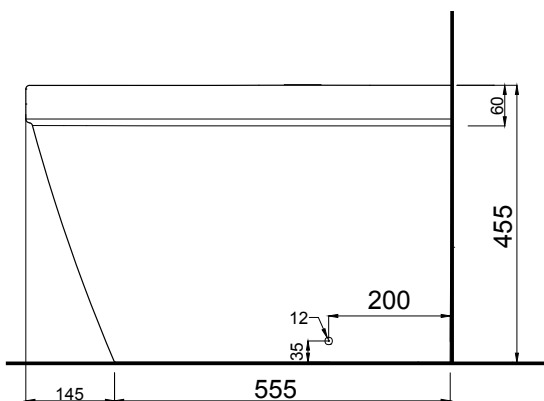

## FEATURES

- Dimensions - W360 x H455 x D700 mm
- Toilet suite includes soft close seat and lid, in-wall cistern and dual flush plate.
- Vitreous china with glazed box rim and trap.
- Removable soft close seat with stainless steel hinges.
- Please specify which flush plate you would like – round or rectangle, available in White, Chrome HighGloss, Chrome Matt, or Black.
- In-wall cistern comes with adjustable flush valve.
- 6/3 litre flush distribution. 3 Star WELS rating.
- P-Trap pan, and comes with S-Trap Connector (STC).

## TECHNICAL DRAWINGS

Top

Back

Side

Side Section

## FEATURES

- Dimensions - W480 x H735 x D78 mm
- Thickness of cistern 80mm, fits into 90mm walls
- Pair with our Round / Rectangle Flush Plate, available in White / Chrome High Gloss / Chrome Matt / Black (sold separately).
- Concealed cistern insulated to prevent condensation
- Adjustable dual flush valve
- Supplied with flush bend pipe
- Protection cover for service opening
- Inlet location hole is at the top
- 4 star WELS rating