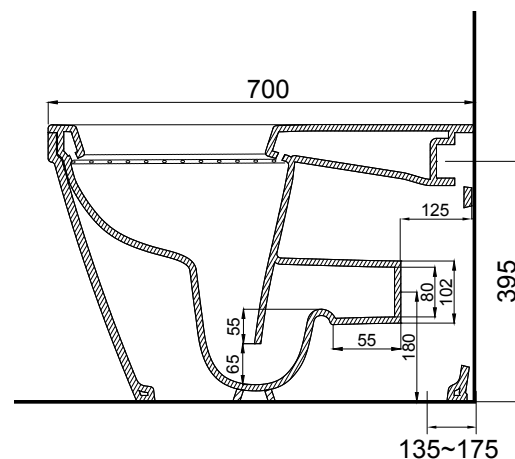

## FEATURES

- Dimensions - W360 x H455 x D700 mm
- Toilet suite includes soft close seat and lid, in-wall cistern and dual flush plate.
- Vitreous china with glazed box rim and trap.
- Removable soft close seat with stainless steel hinges.
- Please specify which flush plate you would like – round or rectangle, available in White, Chrome HighGloss, Chrome Matt, or Black.
- In-wall cistern comes with adjustable flush valve.
- 6/3 litre flush distribution. 3 Star WELS rating.
- P-Trap pan, and comes with S-Trap Connector (STC).

## TECHNICAL DRAWINGS

Top

Back

Side

Side Section

## NOTES

Pan set outs reflect the range permissible within the pan shroud with a range of connectors. Onda Accessible package meets NZS 4121. Drawing indicates the technical measurement only and is not a reflection of how the product will look. Sizes nominal only. Drawings in millimeters, not to scale. August 2019.

## FEATURES

- Dimensions - W480 x H735 x D78 mm
- Thickness of cistern 80mm, fits into 90mm walls
- Pair with our Round / Rectangle Flush Plate, available in White / Chrome High Gloss / Chrome Matt / Black (sold separately).
- Concealed cistern insulated to prevent condensation
- Adjustable dual flush valve
- Supplied with flush bend pipe
- Protection cover for service opening
- Inlet location hole is at the top
- 4 star WELS rating