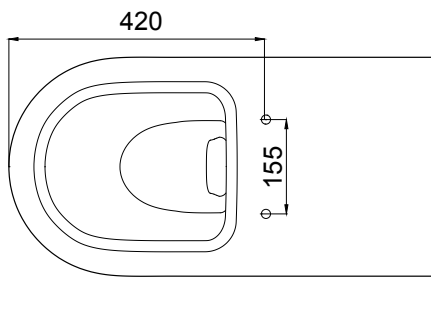

## FEATURES

- Dimensions - W360 x H455 x D700 mm
- Toilet suite includes soft close seat and lid, in-wall cistern and dual flush plate.
- Vitreous china with glazed box rim and trap.
- Removable soft close seat with stainless steel hinges.
- Please specify which flush plate you would like – round or rectangle, available in White, Chrome HighGloss, Chrome Matt, or Black.
- In-wall cistern comes with adjustable flush valve.
- 6/3 litre flush distribution. 3 Star WELS rating.
- P-Trap pan, and comes with S-Trap Connector (STC).

## TECHNICAL DRAWINGS

Top

Back

Side

Side Section

## FEATURES

- Dimensions - W480 x H735 x D78 mm
- Thickness of cistern 80mm, fits into 90mm walls
- Pair with our Round / Rectangle Flush Plate, available in White / Chrome High Gloss / Chrome Matt / Black (sold separately).
- Concealed cistern insulated to prevent condensation
- Adjustable dual flush valve
- Supplied with flush bend pipe
- Protection cover for service opening
- Inlet location hole is at the top
- 4 star WELS rating

## FEATURES

- Dimensions - W236 x H152 x D8 mm
- Round flush plates for in-wall cisterns
- Available in White (3D1.1106), Chrome High Gloss (3D1.1010), Chrome Matt (3D1.1008) or Black (K5130-23).