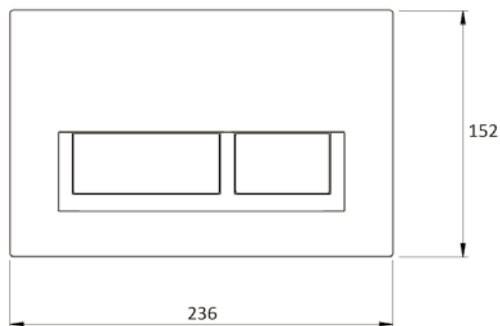

NOTES

Drawing indicates the technical measurement only and is not a reflection of how the product will look. Sizes nominal only. Drawings in millimeters, not to scale. August 2019.