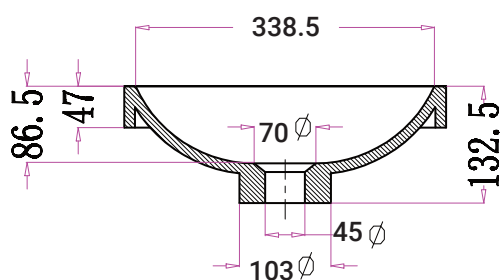

DESCRIPTION

Neso Kordura Semi-Recessed Petite Basin

PRODUCT CODE

NESO

FEATURES

- Dimensions W493 x H133 x D365 mm
- Matte White
- Seamless, smooth finish
- Made of Soild Kordura (Acrylic and resin composite)
- Semi-Recessed oval design
- *Not compatible with Soft Solid Slim vanities*

TECHNICAL DRAWINGS

Top View

3D View

Side Section

Front Section

NOTES

See our website for product prices. Drawing indicates the technical measurement only and is not a reflection of how the product will look. Sizes are nominal only. All drawings in millimeters. Drawings not to scale. January 2024.