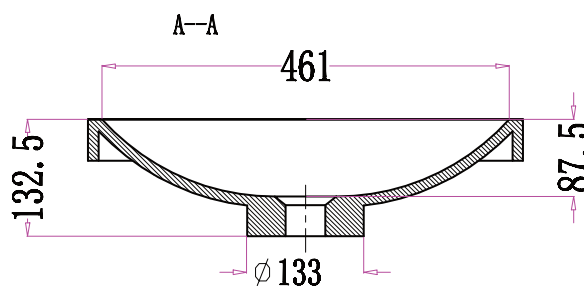

DESCRIPTION

Neso Kordura Semi-Recessed Petite Basin

PRODUCT CODE

NESO

FEATURES

- Dimensions W493 x H133 x D365 mm
- Matte White
- Seamless, smooth finish
- Made of Soild Kordura (Acrylic and resin composite)
- Semi-Recessed oval design
- *Not compatible with Soft Solid Slim vanities*

TECHNICAL DRAWINGS

Top View

3D View

Side Section

Front Section

NOTES

See our website for product prices. Drawing indicates the technical measurement only and is not a reflection of how the product will look. Sizes are nominal only. All drawings in millimeters. Drawings not to scale. January 2024.