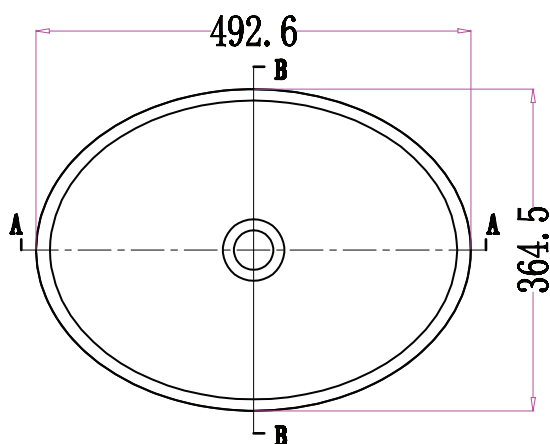

DESCRIPTION

Neso Kordura Semi-Recessed Petite Basin

PRODUCT CODE

NESO

FEATURES

- Dimensions W493 x H133 x D365 mm
- Matte White
- Seamless, smooth finish
- Made of Soild Kordura (Acrylic and resin composite)
- Semi-Recessed oval design
- *Not compatible with Soft Solid Slim vanities*

TECHNICAL DRAWINGS

Top View

3D View

Side Section

Front Section

NOTES

See our website for product prices. Drawing indicates the technical measurement only and is not a reflection of how the product will look. Sizes are nominal only. All drawings in millimeters. Drawings not to scale. January 2024.