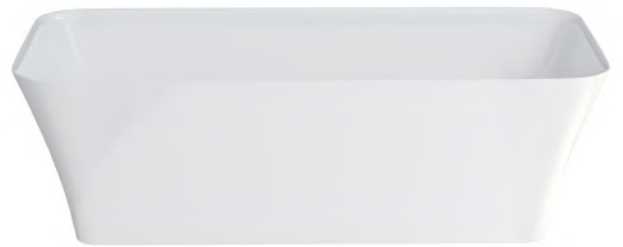

N4CCS  
**PALERMO**  
CLEARSTONE BATH

vcboc  
FOR BATHROOMS

**N4CCS**  
**PALERMO, CLEARSTONE BATH**

- Dimensions - W 1524mm H 570mm D 750mm
- The baths are finished with high gloss surface in a brilliant white colour and exceptional performance, engineered to last a lifetime.