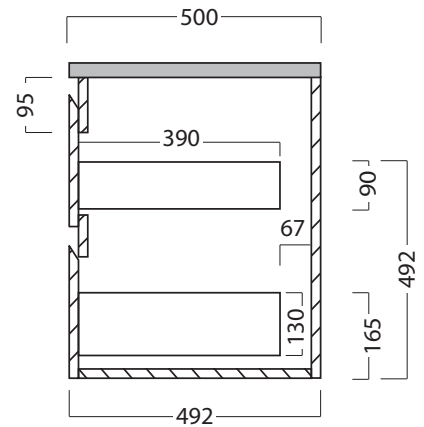

DESCRIPTION

Moode 900 Wall Hung Vanity - 2 Drawers, Top/Bottom, White / Timber Veneer

PRODUCT CODE

MD90D2 / MD90D2TA

FEATURES

- Dimensions - W 900 x H 615 x D 500mm
- Available painted White (Gloss), in Timber Veneer,* or Custom Colour paint.**
- The paint used on our products is polyurethane or UV based.
- Timber veneer finishes are 100% natural, so each has variations in grain and colour. All come stained and sealed with a protective UV finish.
- Kordura tops** are a standard (25mm) thickness.
- Soft-close drawers. NZ-made cabinetry.
- Pair with our one of our Undermount, Semi-Recessed or Counter Top basins.

DESCRIPTION

Moode 900 Wall Hung Vanity - 2 Drawers, Top/Bottom, White / Timber Veneer

PRODUCT CODE

MD90D2 / MD90D2TA

TECHNICAL DRAWINGS

Top

 Standard (S) - 25mm

Front

Side Section

Top Section of Drawer

NOTES

Drawing indicates the technical measurement only and is not a reflection of how the unit will look. Sizes are nominal only. All drawings in millimeters. Drawings not to scale.