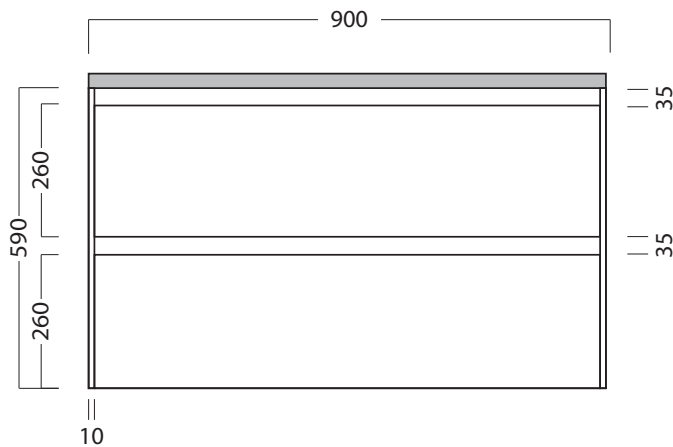

DESCRIPTION

Moode 900 Wall Hung Vanity - 2 Drawers, Top/Bottom, White / Timber Veneer

PRODUCT CODE

MD90D2 / MD90D2TA

FEATURES

- Dimensions - W 900 x H 615 x D 500mm
- Available painted White (Gloss), in Timber Veneer,* or Custom Colour paint.**
- The paint used on our products is polyurethane or UV based.
- Timber veneer finishes are 100% natural, so each has variations in grain and colour. All come stained and sealed with a protective UV finish.
- Kordura tops** are a standard (25mm) thickness.
- Soft-close drawers. NZ-made cabinetry.
- Pair with our one of our Undermount, Semi-Recessed or Counter Top basins.

DESCRIPTION

Moode 900 Wall Hung Vanity - 2 Drawers, Top/Bottom, White / Timber Veneer

PRODUCT CODE

MD90D2 / MD90D2TA

TECHNICAL DRAWINGS

Top

 Standard (S) - 25mm

Front

Side Section

Top Section of Drawer

NOTES

Drawing indicates the technical measurement only and is not a reflection of how the unit will look. Sizes are nominal only. All drawings in millimeters. Drawings not to scale.