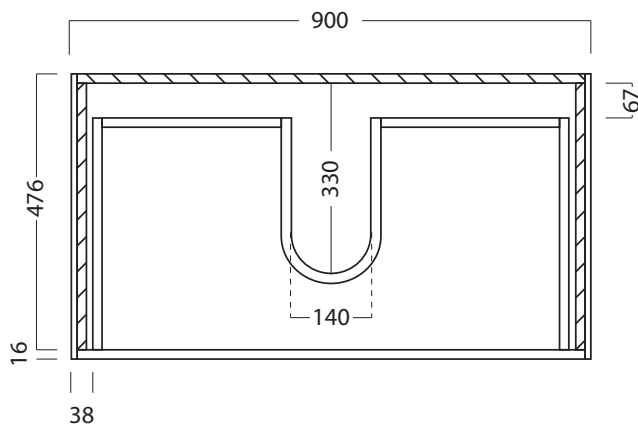

DESCRIPTION

Moode 900 Wall Hung Vanity - 2 Drawers, Top/Bottom, White / Timber Veneer

PRODUCT CODE

MD90D2 / MD90D2TA

FEATURES

- Dimensions - W 900 x H 615 x D 500mm
- Available painted White (Gloss), in Timber Veneer,* or Custom Colour paint.**
- The paint used on our products is polyurethane or UV based.
- Timber veneer finishes are 100% natural, so each has variations in grain and colour. All come stained and sealed with a protective UV finish.
- Kordura tops** are a standard (25mm) thickness.
- Soft-close drawers. NZ-made cabinetry.
- Pair with our one of our Undermount, Semi-Recessed or Counter Top basins.

DESCRIPTION

Moode 900 Wall Hung Vanity - 2 Drawers, Top/Bottom, White / Timber Veneer

PRODUCT CODE

MD90D2 / MD90D2TA

TECHNICAL DRAWINGS

Top

 Standard (S) - 25mm

Front

Side Section

Top Section of Drawer

NOTES

Drawing indicates the technical measurement only and is not a reflection of how the unit will look. Sizes are nominal only. All drawings in millimeters. Drawings not to scale.