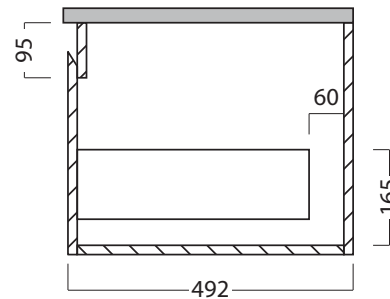

## TECHNICAL DRAWINGS

Top

Standard (S) - 25mm

Front

Side Section

Top Section of Drawer

## NOTES

Drawing indicates the technical measurement only and is not a reflection of how the unit will look. Sizes are nominal only. All drawings in millimeters. Drawings not to scale.