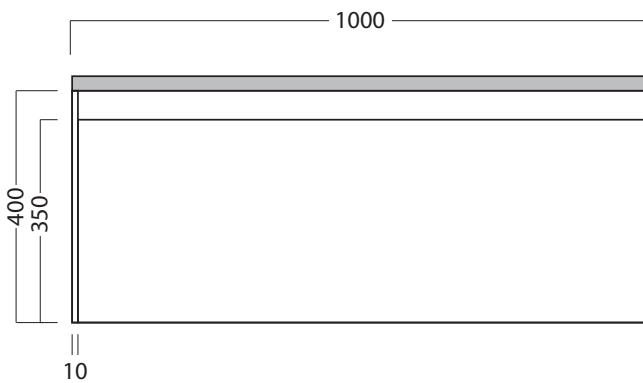

## TECHNICAL DRAWINGS

Top

Standard (S) - 25mm

Front

Side Section

Top Section of Drawer