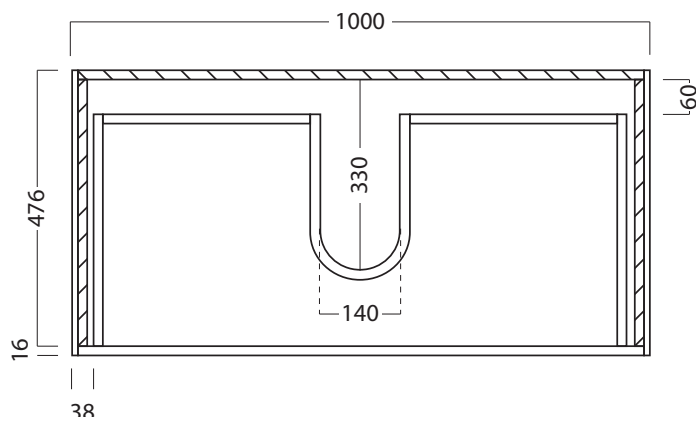

## TECHNICAL DRAWINGS

Top

Standard (S) - 25mm

Front

Side Section

Top Section of Drawer

## NOTES

Drawing indicates the technical measurement only and is not a reflection of how the unit will look. Sizes are nominal only. All drawings in millimeters. Drawings not to scale.