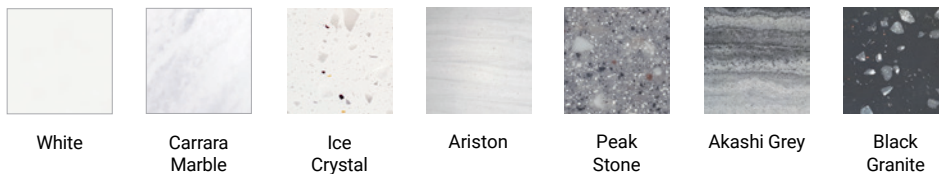

KORDURA TOP FINISHES**

TECHNICAL DRAWINGS

See reverse.

NOTES

• *Non-stock item. • **Additional cost** applies for Custom paint colour • 50/50 Custom paint colour/Timber Veneer only available on 1500 + 1800 vanities (side-by-side). For basin options refer to the Michel César catalogue • Inset and Glory Undermount basins not available with 600 Vanities • 1500 + 1800mm vanities with single bowls must be offset left or right.

****KORDURA TOPS** • **Additional cost** applies for coloured Kordura tops (excludes White). • Tapholes do not come pre-drilled – this is the responsibility of the installer, and can be cut with a hole saw, jigsaw or router. October 2022.