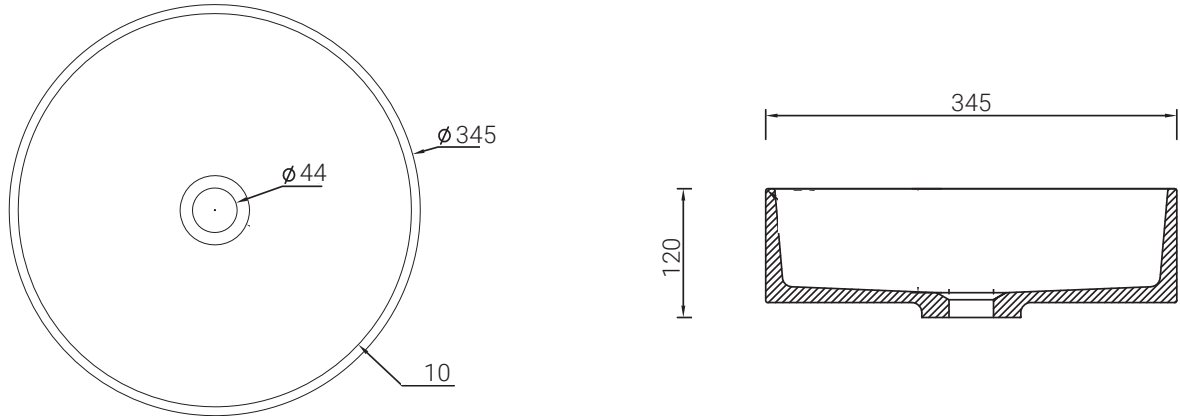

MINI MOON /

DESCRIPTION

Mini Moon Kordura Counter Top

PRODUCT CODE

M00345

FEATURES

- Dimensions - Diameter 345 x H 120 mm
- Matte White
- Seamless, smooth finish
- Round, counter-top design
- Made of solid Kordura (acrylic and resin composite)
- Pair with Moode, Tablo, Zero or Soft Solid Surface vanities, and from a selection of Kordura Top finishes.

Side Section

NOTES

- Tapware & accessories not included • No tap holes or overflow. • Please use a contoured waste with all basins. Requires an unslotted waste.
- Drawing indicates the technical measurement only and is not a reflection of how the product will look. Sizes nominal only. Drawings in millimetres. Not to scale. • Tap holes do not come pre-drilled – this is the responsibility of the installer, and can be cut with a hole saw, jigsaw or router. March 2021.