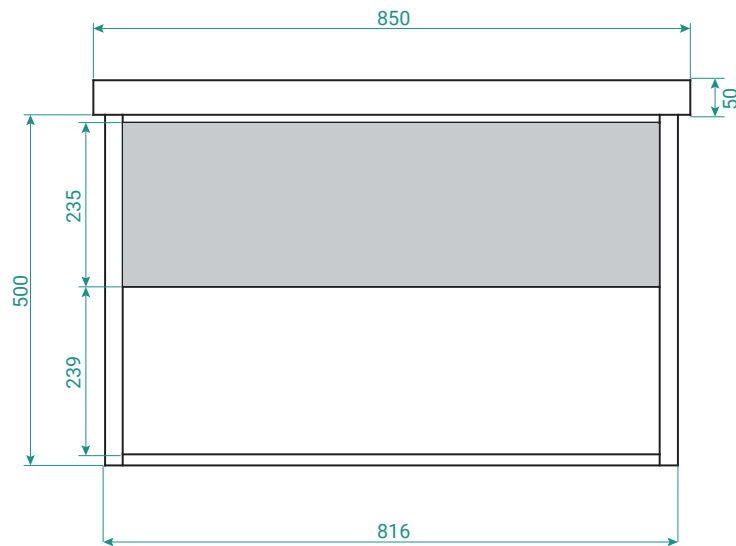

DESCRIPTION

Milos 850, 1 Drawer, Wall Hung Vanity

PRODUCT CODE

MI850DOSWH

FEATURES

- Dimensions - W 850 x H 550 x D 455 mm
- Available in White Paint or Melamine finishes.
- Ceramic basin with overflow from Europe.
- White Paint - The paint used on our products is polyurethane or UV based. It is five times harder and more durable than lacquer finishes.
- Melamine - Our wood grain melamine is a low-pressure laminate.
- NZ-made cabinetry with soft close drawer & handleless design.

See our website for product prices. Drawing indicates the technical measurement only and is not a reflection of how the product will look. Sizes are nominal only. All drawings in millimeters. Drawings not to scale. 2023.

DESCRIPTION

Milos 850, 1 Drawer, Wall Hung Vanity

PRODUCT CODE

MI850DOSWH

TECHNICAL DRAWINGS

Front

Side Section

Basin Top

Basin Side View

NOTES

See our website for product prices. Drawing indicates the technical measurement only and is not a reflection of how the product will look. Sizes are nominal only. All drawings in millimeters. Drawings not to scale. 2023.