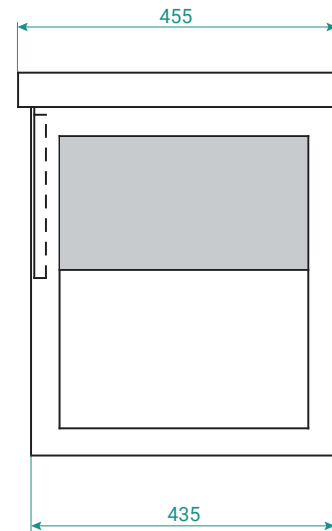

DESCRIPTION

Milos 850, 1 Drawer, Wall Hung Vanity

PRODUCT CODE

MI850DOSWH

FEATURES

- Dimensions - W 850 x H 550 x D 455 mm
- Available in White Paint or Melamine finishes.
- Ceramic basin with overflow from Europe.
- White Paint - The paint used on our products is polyurethane or UV based. It is five times harder and more durable than lacquer finishes.
- Melamine - Our wood grain melamine is a low-pressure laminate.
- NZ-made cabinetry with soft close drawer & handleless design.

See our website for product prices. Drawing indicates the technical measurement only and is not a reflection of how the product will look. Sizes are nominal only. All drawings in millimeters. Drawings not to scale. 2023.

DESCRIPTION

Milos 850, 1 Drawer, Wall Hung Vanity

PRODUCT CODE

MI850DOSWH

TECHNICAL DRAWINGS

Front

Side Section

Basin Top

Basin Side View

NOTES

See our website for product prices. Drawing indicates the technical measurement only and is not a reflection of how the product will look. Sizes are nominal only. All drawings in millimeters. Drawings not to scale. 2023.