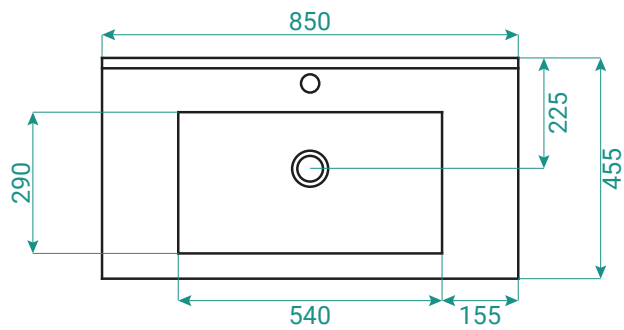

DESCRIPTION

Milos 850, 1 Drawer, Wall Hung Vanity

PRODUCT CODE

MI850DOSWH

FEATURES

- Dimensions - W 850 x H 550 x D 455 mm
- Available in White Paint or Melamine finishes.
- Ceramic basin with overflow from Europe.
- White Paint - The paint used on our products is polyurethane or UV based. It is five times harder and more durable than lacquer finishes.
- Melamine - Our wood grain melamine is a low-pressure laminate.
- NZ-made cabinetry with soft close drawer & handleless design.

See our website for product prices. Drawing indicates the technical measurement only and is not a reflection of how the product will look. Sizes are nominal only. All drawings in millimeters. Drawings not to scale. 2023.

DESCRIPTION

Milos 850, 1 Drawer, Wall Hung Vanity

PRODUCT CODE

MI850DOSWH

TECHNICAL DRAWINGS

Front

Side Section

Basin Top

Basin Side View

NOTES

See our website for product prices. Drawing indicates the technical measurement only and is not a reflection of how the product will look. Sizes are nominal only. All drawings in millimeters. Drawings not to scale. 2023.