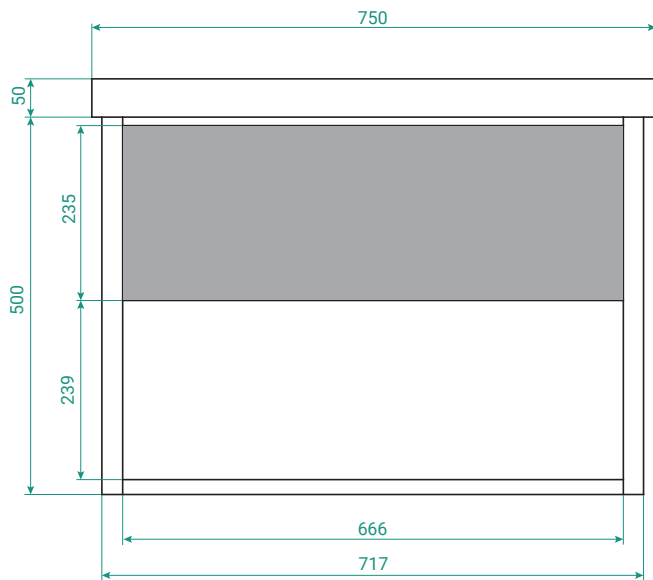

## FEATURES

- Dimensions - W 753 x H 550 x D 455 mm
- Available in White Paint or Melamine finishes.
- Ceramic basin with overflow from Europe.
- White Paint - The paint used on our products is polyurethane or UV based. It is five times harder and more durable than lacquer finishes.
- Melamine - Our wood grain melamine is a low-pressure laminate.
- NZ-made cabinetry with soft close drawer & handleless design.

## NOTES

See our website for product prices. Drawing indicates the technical measurement only and is not a reflection of how the product will look. Sizes are nominal only. All drawings in millimeters. Drawings not to scale. 2023.

## TECHNICAL DRAWINGS

Front

Side Section

Basin Top

Basin Side View