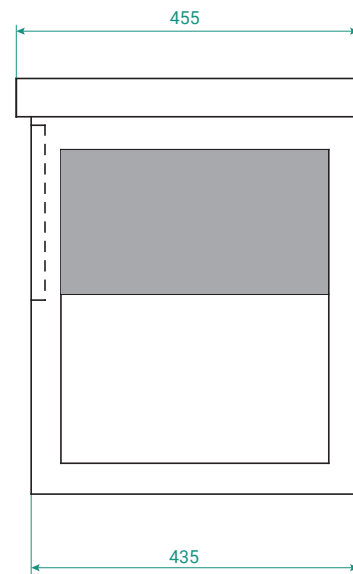

## FEATURES

- Dimensions - W 753 x H 550 x D 455 mm
- Available in White Paint or Melamine finishes.
- Ceramic basin with overflow from Europe.
- White Paint - The paint used on our products is polyurethane or UV based. It is five times harder and more durable than lacquer finishes.
- Melamine - Our wood grain melamine is a low-pressure laminate.
- NZ-made cabinetry with soft close drawer & handleless design.

## TECHNICAL DRAWINGS

Front

Side Section

Basin Top

Basin Side View

## NOTES

See our website for product prices. Drawing indicates the technical measurement only and is not a reflection of how the product will look. Sizes are nominal only. All drawings in millimeters. Drawings not to scale. 2023.