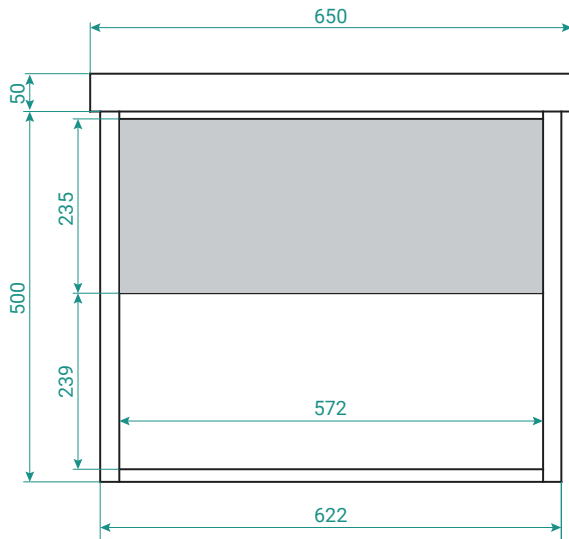

DESCRIPTION

Milos 650, 1 Drawer, Wall Hung Vanity

PRODUCT CODE

MI650DOSWH

FEATURES

- Dimensions - W 650 x H 550 x D 455 mm
- Available in White Paint or Melamine finishes.
- Ceramic basin with overflow from Europe.
- White Paint - The paint used on our products is polyurethane or UV based. It is five times harder and more durable than lacquer finishes.
- Melamine - Our wood grain melamine is a low-pressure laminate.
- NZ-made cabinetry with soft close drawer & handleless design.

See our website for product prices. Drawing indicates the technical measurement only and is not a reflection of how the product will look. Sizes are nominal only. All drawings in millimeters. Drawings not to scale. 2023.

DESCRIPTION

Milos 650, 1 Drawer, Wall Hung Vanity

PRODUCT CODE

MI650DOSWH

TECHNICAL DRAWINGS

Front

Side Section

Basin Top

Basin Side View

NOTES

See our website for product prices. Drawing indicates the technical measurement only and is not a reflection of how the product will look. Sizes are nominal only. All drawings in millimeters. Drawings not to scale. 2023.