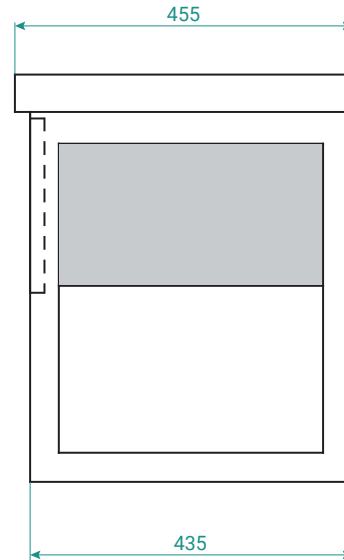

DESCRIPTION

Milos 650, 1 Drawer, Wall Hung Vanity

PRODUCT CODE

MI650DOSWH

FEATURES

- Dimensions - W 650 x H 550 x D 455 mm
- Available in White Paint or Melamine finishes.
- Ceramic basin with overflow from Europe.
- White Paint - The paint used on our products is polyurethane or UV based. It is five times harder and more durable than lacquer finishes.
- Melamine - Our wood grain melamine is a low-pressure laminate.
- NZ-made cabinetry with soft close drawer & handleless design.

See our website for product prices. Drawing indicates the technical measurement only and is not a reflection of how the product will look. Sizes are nominal only. All drawings in millimeters. Drawings not to scale. 2023.

DESCRIPTION

Milos 650, 1 Drawer, Wall Hung Vanity

PRODUCT CODE

MI650DOSWH

TECHNICAL DRAWINGS

Front

Side Section

Basin Top

Basin Side View

NOTES

See our website for product prices. Drawing indicates the technical measurement only and is not a reflection of how the product will look. Sizes are nominal only. All drawings in millimeters. Drawings not to scale. 2023.