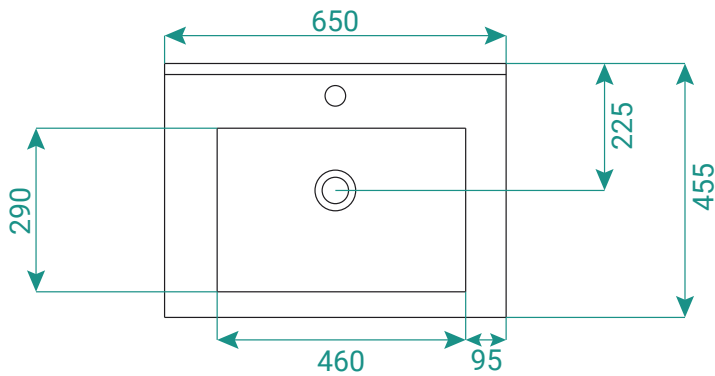

DESCRIPTION

Milos 650, 1 Drawer, Wall Hung Vanity

PRODUCT CODE

MI650DOSWH

FEATURES

- Dimensions - W 650 x H 550 x D 455 mm
- Available in White Paint or Melamine finishes.
- Ceramic basin with overflow from Europe.
- White Paint - The paint used on our products is polyurethane or UV based. It is five times harder and more durable than lacquer finishes.
- Melamine - Our wood grain melamine is a low-pressure laminate.
- NZ-made cabinetry with soft close drawer & handleless design.

See our website for product prices. Drawing indicates the technical measurement only and is not a reflection of how the product will look. Sizes are nominal only. All drawings in millimeters. Drawings not to scale. 2023.

DESCRIPTION

Milos 650, 1 Drawer, Wall Hung Vanity

PRODUCT CODE

MI650DOSWH

TECHNICAL DRAWINGS

Front

Side Section

Basin Top

Basin Side View

NOTES

See our website for product prices. Drawing indicates the technical measurement only and is not a reflection of how the product will look. Sizes are nominal only. All drawings in millimeters. Drawings not to scale. 2023.