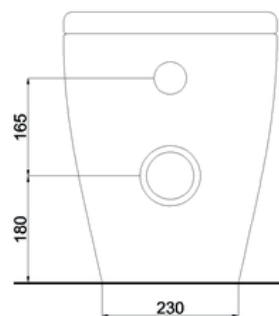

## FEATURES

- Dimensions - W360 x H420 x D530 mm
- Rimless Wall-Faced toilet suite
- Toilet suite includes soft close seat, lid, and floor fixings
- Vitreous china with Nano Glaze bowl – helps keep ceramic stay cleaner for longer
- Removable soft close seat with stainless steel hinges.
- P-Trap pan, and comes with S-Trap Connector (284.M.30846).
- Rated 4 stars WELS (3/4.5L water flush use)

## TECHNICAL DRAWINGS

Top

Side Section

Back

## NOTES

Set out for the S Pan can extend on an STC S-Trap Connector from 100 - 265mm. Drawing indicates the technical measurement only and is not a reflection of how the unit will look. Sizes are nominal only. All drawings in millimeters. Drawings not to scale. November 2022.