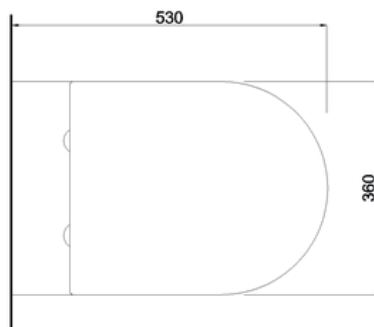

## FEATURES

- Dimensions - W360 x H420 x D530 mm
- Rimless Wall-Faced toilet suite
- Toilet suite includes soft close seat, lid, and floor fixings
- Vitreous china with Nano Glaze bowl – helps keep ceramic stay cleaner for longer
- Removable soft close seat with stainless steel hinges.
- P-Trap pan, and comes with S-Trap Connector (284.M.30846).
- Rated 4 stars WELS (3/4.5L water flush use)

## TECHNICAL DRAWINGS

Top

Side Section

Back

## NOTES

Set out for the S Pan can extend on an STC S-Trap Connector from 100 - 265mm. Drawing indicates the technical measurement only and is not a reflection of how the unit will look. Sizes are nominal only. All drawings in millimeters. Drawings not to scale. November 2022.