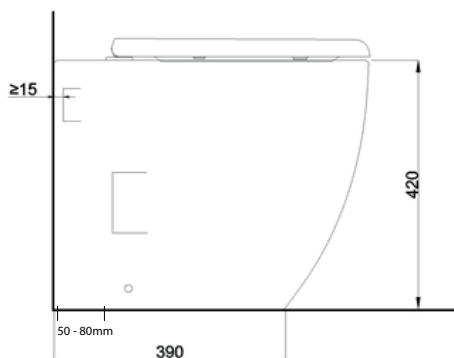

## FEATURES

- Dimensions - W360 x H420 x D530 mm
- Rimless Wall-Faced toilet suite
- Toilet suite includes soft close seat, lid, and floor fixings
- Vitreous china with Nano Glaze bowl – helps keep ceramic stay cleaner for longer
- Removable soft close seat with stainless steel hinges.
- P-Trap pan, and comes with S-Trap Connector (284.M.30846).
- Rated 4 stars WELS (3/4.5L water flush use)

## TECHNICAL DRAWINGS

Top

Side Section

Back

## NOTES

Set out for the S Pan can extend on an STC S-Trap Connector from 100 - 265mm. Drawing indicates the technical measurement only and is not a reflection of how the unit will look. Sizes are nominal only. All drawings in millimeters. Drawings not to scale. November 2022.