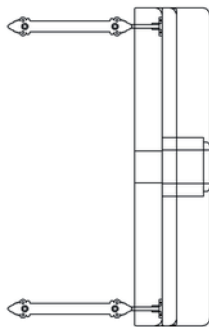

THRONE TOILET SEAT /

Burlington[®]

DESCRIPTION

High level mahogany throne toilet seat

PRODUCT CODE

S15

FEATURES

- Mahogany coloured lacquered solid wood
- Stainless steel hinges
- Zinc Alloy Bracket
- Fits high level Burlington wc's only

NOTES

See our website for product prices. Drawing indicates the technical measurement only and is not a reflection of how the product will look. Sizes are nominal only. All drawings in millimeters. Drawings not to scale. October 2021.