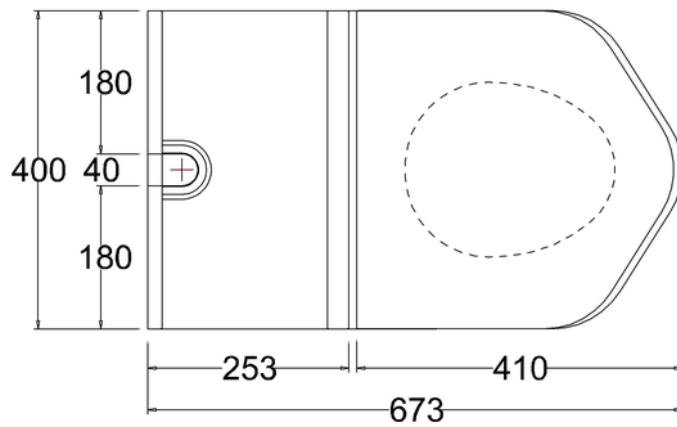

THRONE TOILET SEAT /

Burlington[®]

DESCRIPTION

High level mahogany throne toilet seat

PRODUCT CODE

S15

FEATURES

- Mahogany coloured lacquered solid wood
- Stainless steel hinges
- Zinc Alloy Bracket
- Fits high level Burlington wc's only

NOTES

See our website for product prices. Drawing indicates the technical measurement only and is not a reflection of how the product will look. Sizes are nominal only. All drawings in millimeters. Drawings not to scale. October 2021.