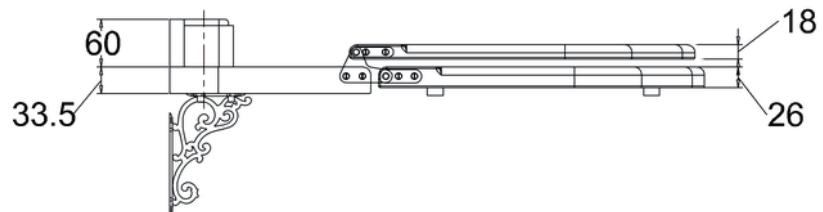

THRONE TOILET SEAT /

Burlington[®]

DESCRIPTION

High level mahogany throne toilet seat

PRODUCT CODE

S15

FEATURES

- Mahogany coloured lacquered solid wood
- Stainless steel hinges
- Zinc Alloy Bracket
- Fits high level Burlington wc's only

NOTES

See our website for product prices. Drawing indicates the technical measurement only and is not a reflection of how the product will look. Sizes are nominal only. All drawings in millimeters. Drawings not to scale. October 2021.