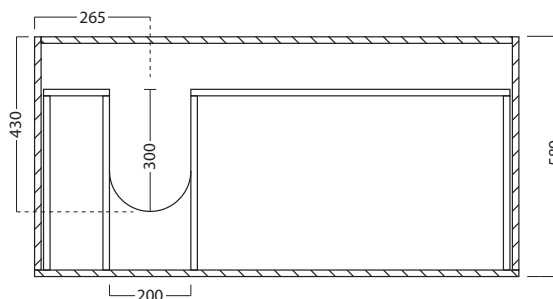

1200 HOROI CABINET

LAUNDRY

DESCRIPTION

1200 Laundry Cabinet, Horoi Stainless Steel Top, 2 Drawers, White / Melamine

PRODUCT CODE

LUS120S / MS

FEATURES

- Dimensions - W 1200mm x H 897mm x D 600mm
- Available in White or Melamine* finishes.
- Kordura tops 25mm thick, available in White, or coloured Kordura tops (10% surcharge applies).
- Unit comes with a tub, cabinet, soft-close drawers and semi handle.
- Pair it with a Lancashire, Stainless Steel, or Inset tub (surcharges applies).
- Recessed Handle options also available in Black or Aluminum (surcharges applies).
- Overhang options also available in left-, right-hand or both side. Custom size available upon request (surcharges applies).
- Our woodgrain Melamine is a low-pressure laminated.

1200 HOROI CABINET

LAUNDRY

DESCRIPTION

1200 Laundry Cabinet, Horoi Stainless Steel Top, 2 Drawers, White / Melamine

PRODUCT CODE

LUS120S / M

TECHNICAL DRAWINGS

Top

Front

Side Section

Top Section of Drawer

NOTES

Drawing indicates the technical measurement only and is not a reflection of how the unit will look. Sizes approximate. All drawings in millimeters. Drawings not to scale.