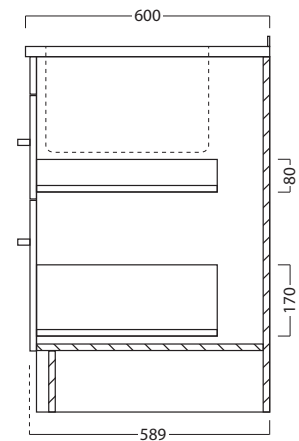

1200 HOROI CABINET

LAUNDRY

DESCRIPTION

1200 Laundry Cabinet, Horoi Stainless Steel Top, 2 Drawers, White / Melamine

PRODUCT CODE

LUS120S / MS

FEATURES

- Dimensions - W 1200mm x H 897mm x D 600mm
- Available in White or Melamine* finishes.
- Kordura tops 25mm thick, available in White, or coloured Kordura tops (10% surcharge applies).
- Unit comes with a tub, cabinet, soft-close drawers and semi handle.
- Pair it with a Lancashire, Stainless Steel, or Inset tub (surcharges applies).
- Recessed Handle options also available in Black or Aluminum (surcharges applies).
- Overhang options also available in left-, right-hand or both side. Custom size available upon request (surcharges applies).
- Our woodgrain Melamine is a low-pressure laminated.

1200 HOROI CABINET

LAUNDRY

DESCRIPTION

1200 Laundry Cabinet, Horoi Stainless Steel Top, 2 Drawers, White / Melamine

PRODUCT CODE

LUS120S / M

TECHNICAL DRAWINGS

Top

Front

Side Section

Top Section of Drawer

NOTES

Drawing indicates the technical measurement only and is not a reflection of how the unit will look. Sizes approximate. All drawings in millimeters. Drawings not to scale.