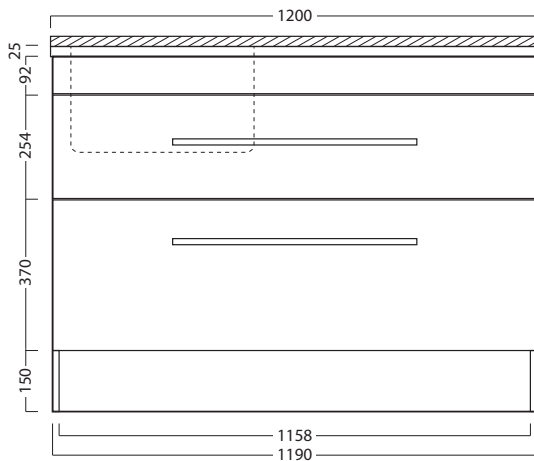

1200 HOROI CABINET

LAUNDRY

DESCRIPTION

1200 Laundry Cabinet, Horoi Stainless Steel Top, 2 Drawers, White / Melamine

PRODUCT CODE

LUS120S / MS

FEATURES

- Dimensions - W 1200mm x H 897mm x D 600mm
- Available in White or Melamine* finishes.
- Kordura tops 25mm thick, available in White, or coloured Kordura tops (10% surcharge applies).
- Unit comes with a tub, cabinet, soft-close drawers and semi handle.
- Pair it with a Lancashire, Stainless Steel, or Inset tub (surcharges applies).
- Recessed Handle options also available in Black or Aluminum (surcharges applies).
- Overhang options also available in left-, right-hand or both side. Custom size available upon request (surcharges applies).
- Our woodgrain Melamine is a low-pressure laminated.

KORDURA TOP FINISHES**

White

Carrera
Marble

Ice Crystal

Peak Stone

Black Granite

NOTES

*Non-stock item. **10% surcharge applies for coloured Kordura tops. Tapholes do not come predrilled – this is the responsibility of the installer, and can be cut with a hole saw. See reverse page for technical drawings.

1200 HOROI CABINET

LAUNDRY

DESCRIPTION

1200 Laundry Cabinet, Horoi Stainless Steel Top, 2 Drawers, White / Melamine

PRODUCT CODE

LUS120S / M

TECHNICAL DRAWINGS

Top

Front

Side Section

Top Section of Drawer

NOTES

Drawing indicates the technical measurement only and is not a reflection of how the unit will look. Sizes approximate. All drawings in millimeters. Drawings not to scale.