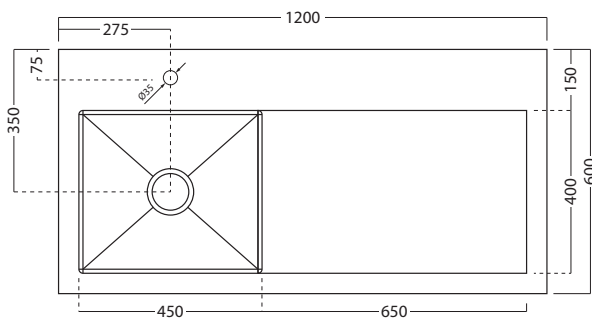

1200 HOROI CABINET

LAUNDRY

DESCRIPTION

1200 Laundry Cabinet, Horoi Stainless Steel Top, 2 Drawers, White / Melamine

PRODUCT CODE

LUS120S / MS

FEATURES

- Dimensions - W 1200mm x H 897mm x D 600mm
- Available in White or Melamine* finishes.
- Kordura tops 25mm thick, available in White, or coloured Kordura tops (10% surcharge applies).
- Unit comes with a tub, cabinet, soft-close drawers and semi handle.
- Pair it with a Lancashire, Stainless Steel, or Inset tub (surcharges applies).
- Recessed Handle options also available in Black or Aluminum (surcharges applies).
- Overhang options also available in left-, right-hand or both side. Custom size available upon request (surcharges applies).
- Our woodgrain Melamine is a low-pressure laminated.

KORDURA TOP FINISHES**

White

Carrera
Marble

Ice Crystal

Peak Stone

Black Granite

NOTES

*Non-stock item. **10% surcharge applies for coloured Kordura tops. Tapholes do not come predrilled – this is the responsibility of the installer, and can be cut with a hole saw. See reverse page for technical drawings.

1200 HOROI CABINET

LAUNDRY

DESCRIPTION

1200 Laundry Cabinet, Horoi Stainless Steel Top, 2 Drawers, White / Melamine

PRODUCT CODE

LUS120S / M

TECHNICAL DRAWINGS

Top

Front

Side Section

Top Section of Drawer

NOTES

Drawing indicates the technical measurement only and is not a reflection of how the unit will look. Sizes approximate. All drawings in millimeters. Drawings not to scale.