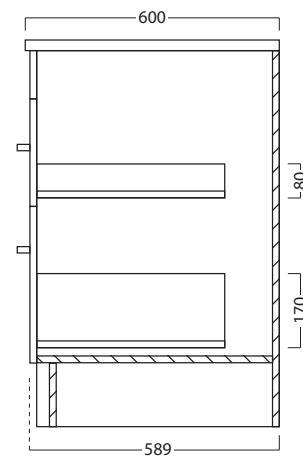

900 CABINET

LAUNDRY

DESCRIPTION

900 Laundry Cabinet, 2 Drawers, White / Melamine

PRODUCT CODE

LUA90 / M

FEATURES

- Dimensions - W 900mm x H 920mm x D 600mm
- Available in White or Melamine* finishes.
- Kordura tops 25mm thick, available in White, or coloured Kordura tops (10% surcharge applies).
- Unit comes with a tub, cabinet, soft-close drawers and semi handle.
- Pair it with a Lancashire, Stainless Steel, or Inset tub (surcharges applies).
- Recessed Handle options also available in Black or Aluminum (surcharges applies).
- Overhang options also available in left-, right-hand or both side. Custom size available upon request (surcharges applies).
- Our woodgrain Melamine is a low-pressure laminated.

900 CABINET

LAUNDRY

DESCRIPTION

900 Laundry Cabinet, 2 Drawers, White / Melamine

PRODUCT CODE

LUA90 / M

TECHNICAL DRAWINGS

Top

Front

Side Section

Top Section of Drawer

NOTES

Drawing indicates the technical measurement only and is not a reflection of how the unit will look. Sizes approximate. All drawings in millimeters. Drawings not to scale.