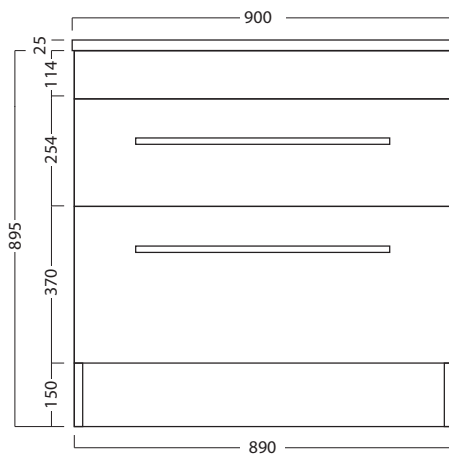

900 CABINET

LAUNDRY

DESCRIPTION

900 Laundry Cabinet, 2 Drawers, White / Melamine

PRODUCT CODE

LUA90 / M

FEATURES

- Dimensions - W 900mm x H 920mm x D 600mm
- Available in White or Melamine* finishes.
- Kordura tops 25mm thick, available in White, or coloured Kordura tops (10% surcharge applies).
- Unit comes with a tub, cabinet, soft-close drawers and semi handle.
- Pair it with a Lancashire, Stainless Steel, or Inset tub (surcharges applies).
- Recessed Handle options also available in Black or Aluminum (surcharges applies).
- Overhang options also available in left-, right-hand or both side. Custom size available upon request (surcharges applies).
- Our woodgrain Melamine is a low-pressure laminated.

KORDURA TOP FINISHES **

White

Carrera
Marble

Ice Crystal

Peak Stone

Black Granite

NOTES

*Non-stock item. **10% surcharge applies for coloured Kordura tops. Tapholes do not come predrilled – this is the responsibility of the installer, and can be cut with a hole saw. See reverse page for technical drawings.

900 CABINET

LAUNDRY

DESCRIPTION

900 Laundry Cabinet, 2 Drawers, White / Melamine

PRODUCT CODE

LUA90 / M

TECHNICAL DRAWINGS

Top

Front

Side Section

Top Section of Drawer

NOTES

Drawing indicates the technical measurement only and is not a reflection of how the unit will look. Sizes approximate. All drawings in millimeters. Drawings not to scale.