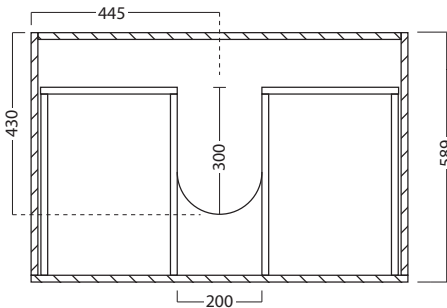

900 CABINET

LAUNDRY

DESCRIPTION

900 Laundry Cabinet, 2 Drawers, White / Melamine

PRODUCT CODE

LUA90 / M

FEATURES

- Dimensions - W 900mm x H 920mm x D 600mm
- Available in White or Melamine* finishes.
- Kordura tops 25mm thick, available in White, or coloured Kordura tops (10% surcharge applies).
- Unit comes with a tub, cabinet, soft-close drawers and semi handle.
- Pair it with a Lancashire, Stainless Steel, or Inset tub (surcharges applies).
- Recessed Handle options also available in Black or Aluminum (surcharges applies).
- Overhang options also available in left-, right-hand or both side. Custom size available upon request (surcharges applies).
- Our woodgrain Melamine is a low-pressure laminated.

900 CABINET

LAUNDRY

DESCRIPTION

900 Laundry Cabinet, 2 Drawers, White / Melamine

PRODUCT CODE

LUA90 / M

TECHNICAL DRAWINGS

Top

Front

Side Section

Top Section of Drawer

NOTES

Drawing indicates the technical measurement only and is not a reflection of how the unit will look. Sizes approximate. All drawings in millimeters. Drawings not to scale.