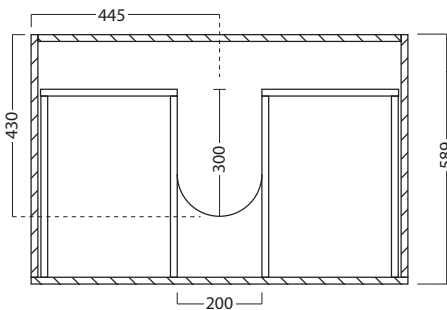

## FEATURES

- Dimensions - W 900mm x H 897mm x D 600mm
- Available in White or Melamine\* finishes.
- Kordura tops 25mm thick, available in White, or coloured Kordura tops (10% surcharge applies).
- Unit comes with a tub, cabinet, soft-close drawers and semi handle.
- Pair it with a Lancashire, Stainless Steel, or Inset tub (surcharges applies).
- Recessed Handle options also available in Black or Aluminum (surcharges applies).
- Overhang options also available in left-, right-hand or both side. Custom size available upon request (surcharges applies).
- Our woodgrain Melamine is a low-pressure laminated.

## TECHNICAL DRAWINGS

Top

Front

Side Section

Top Section of Drawer

## NOTES

Drawing indicates the technical measurement only and is not a reflection of how the unit will look. Sizes approximate. All drawings in millimeters. Drawings not to scale.