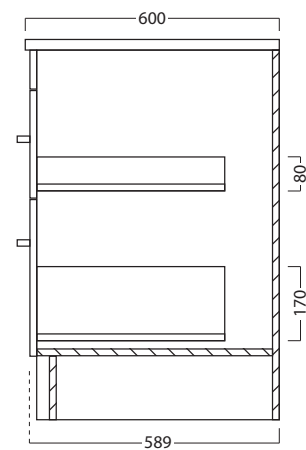

## FEATURES

- Dimensions - W 900mm x H 897mm x D 600mm
- Available in White or Melamine\* finishes.
- Kordura tops 25mm thick, available in White, or coloured Kordura tops (10% surcharge applies).
- Unit comes with a tub, cabinet, soft-close drawers and semi handle.
- Pair it with a Lancashire, Stainless Steel, or Inset tub (surcharges applies).
- Recessed Handle options also available in Black or Aluminum (surcharges applies).
- Overhang options also available in left-, right-hand or both side. Custom size available upon request (surcharges applies).
- Our woodgrain Melamine is a low-pressure laminated.

## TECHNICAL DRAWINGS

Top

Front

Side Section

Top Section of Drawer

## NOTES

Drawing indicates the technical measurement only and is not a reflection of how the unit will look. Sizes approximate. All drawings in millimeters. Drawings not to scale.