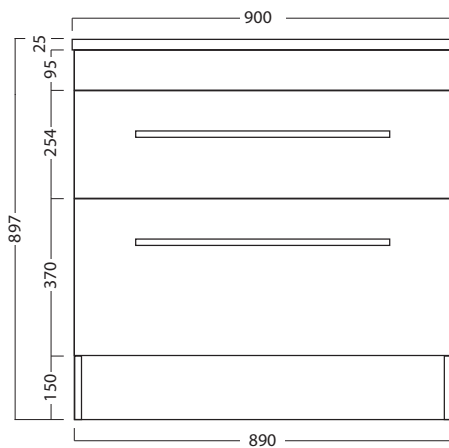

## FEATURES

- Dimensions - W 900mm x H 897mm x D 600mm
- Available in White or Melamine\* finishes.
- Kordura tops 25mm thick, available in White, or coloured Kordura tops (10% surcharge applies).
- Unit comes with a tub, cabinet, soft-close drawers and semi handle.
- Pair it with a Lancashire, Stainless Steel, or Inset tub (surcharges applies).
- Recessed Handle options also available in Black or Aluminum (surcharges applies).
- Overhang options also available in left-, right-hand or both side. Custom size available upon request (surcharges applies).
- Our woodgrain Melamine is a low-pressure laminated.

## TECHNICAL DRAWINGS

Top

Front

Side Section

Top Section of Drawer

## NOTES

Drawing indicates the technical measurement only and is not a reflection of how the unit will look. Sizes approximate. All drawings in millimeters. Drawings not to scale.