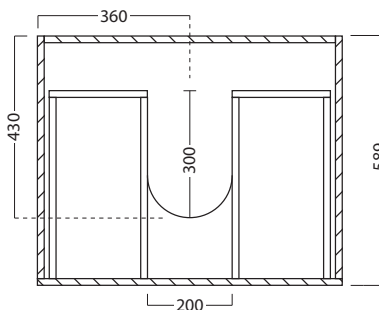

750 CABINET

LAUNDRY

DESCRIPTION

750 Laundry Cabinet, 2 Drawers, White / Melamine

PRODUCT CODE

LUA75 / M

FEATURES

- Dimensions - W 750mm x H 897mm x D 600mm
- Available in White or Melamine* finishes.
- Kordura tops 25mm thick, available in White, or coloured Kordura tops (10% surcharge applies).
- Unit comes with a tub, cabinet, soft-close drawers and semi handle.
- Pair it with a Lancashire, Stainless Steel, or Inset tub (surcharges applies).
- Recessed Handle options also available in Black or Aluminum (surcharges applies).
- Overhang options also available in left-, right-hand or both side. Custom size available upon request (surcharges applies).
- Our woodgrain Melamine is a low-pressure laminated.

750 CABINET

LAUNDRY

DESCRIPTION

750 Laundry Cabinet, 2 Drawers, White / Melamine

PRODUCT CODE

LUA75 / M

TECHNICAL DRAWINGS

Top

Front

Side Section

Top Section of Drawer

NOTES

Drawing indicates the technical measurement only and is not a reflection of how the unit will look. Sizes approximate. All drawings in millimeters. Drawings not to scale.