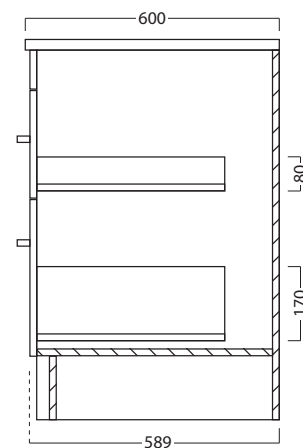

750 CABINET

LAUNDRY

DESCRIPTION

750 Laundry Cabinet, 2 Drawers, White / Melamine

PRODUCT CODE

LUA75 / M

FEATURES

- Dimensions - W 750mm x H 897mm x D 600mm
- Available in White or Melamine* finishes.
- Kordura tops 25mm thick, available in White, or coloured Kordura tops (10% surcharge applies).
- Unit comes with a tub, cabinet, soft-close drawers and semi handle.
- Pair it with a Lancashire, Stainless Steel, or Inset tub (surcharges applies).
- Recessed Handle options also available in Black or Aluminum (surcharges applies).
- Overhang options also available in left-, right-hand or both side. Custom size available upon request (surcharges applies).
- Our woodgrain Melamine is a low-pressure laminated.

750 CABINET

LAUNDRY

DESCRIPTION

750 Laundry Cabinet, 2 Drawers, White / Melamine

PRODUCT CODE

LUA75 / M

TECHNICAL DRAWINGS

Top

Front

Side Section

Top Section of Drawer

NOTES

Drawing indicates the technical measurement only and is not a reflection of how the unit will look. Sizes approximate. All drawings in millimeters. Drawings not to scale.