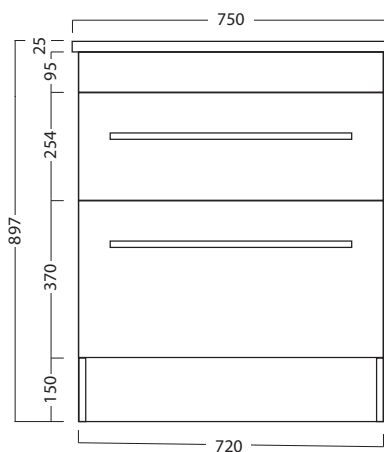

750 CABINET

LAUNDRY

DESCRIPTION

750 Laundry Cabinet, 2 Drawers, White / Melamine

PRODUCT CODE

LUA75 / M

FEATURES

- Dimensions - W 750mm x H 897mm x D 600mm
- Available in White or Melamine* finishes.
- Kordura tops 25mm thick, available in White, or coloured Kordura tops (10% surcharge applies).
- Unit comes with a tub, cabinet, soft-close drawers and semi handle.
- Pair it with a Lancashire, Stainless Steel, or Inset tub (surcharges applies).
- Recessed Handle options also available in Black or Aluminum (surcharges applies).
- Overhang options also available in left-, right-hand or both side. Custom size available upon request (surcharges applies).
- Our woodgrain Melamine is a low-pressure laminated.

KORDURA TOP FINISHES **

White

Carrera
Marble

Ice Crystal

Peak Stone

Black Granite

NOTES

*Non-stock item. **10% surcharge applies for coloured Kordura tops. Tapholes do not come predrilled – this is the responsibility of the installer, and can be cut with a hole saw. See reverse page for technical drawings.

750 CABINET

LAUNDRY

DESCRIPTION

750 Laundry Cabinet, 2 Drawers, White / Melamine

PRODUCT CODE

LUA75 / M

TECHNICAL DRAWINGS

Top

Front

Side Section

Top Section of Drawer

NOTES

Drawing indicates the technical measurement only and is not a reflection of how the unit will look. Sizes approximate. All drawings in millimeters. Drawings not to scale.