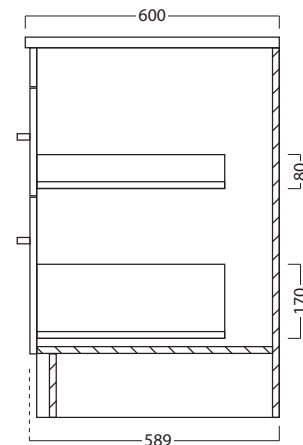

600 CABINET

LAUNDRY

DESCRIPTION

600 Laundry Cabinet, 2 Drawers, White / Melamine

PRODUCT CODE

LUA60 / M

FEATURES

- Dimensions - W 600mm x H 897mm x D 600mm
- Available in White or Melamine* finishes.
- Kordura tops 25mm thick, available in White, or coloured Kordura tops (10% surcharge applies).
- Unit comes with a tub, cabinet, soft-close drawers and semi handle.
- Pair it with a Lancashire, Stainless Steel, or Inset tub (surcharges applies).
- Recessed Handle options also available in Black or Aluminum (surcharges applies).
- Overhang options also available in left-, right-hand or both side. Custom size available upon request (surcharges applies).
- Our woodgrain Melamine is a low-pressure laminated.

600 CABINET

LAUNDRY

DESCRIPTION

600 Laundry Cabinet, 2 Drawers, White / Melamine

PRODUCT CODE

LUA60 / M

TECHNICAL DRAWINGS

Top

Front

Side Section

Top Section of Drawer

NOTES

Drawing indicates the technical measurement only and is not a reflection of how the unit will look. Sizes approximate. All drawings in millimeters. Drawings not to scale.