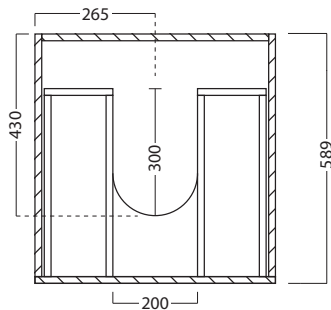

600 CABINET

LAUNDRY

DESCRIPTION

600 Laundry Cabinet, 2 Drawers, White / Melamine

PRODUCT CODE

LUA60 / M

FEATURES

- Dimensions - W 600mm x H 897mm x D 600mm
- Available in White or Melamine* finishes.
- Kordura tops 25mm thick, available in White, or coloured Kordura tops (10% surcharge applies).
- Unit comes with a tub, cabinet, soft-close drawers and semi handle.
- Pair it with a Lancashire, Stainless Steel, or Inset tub (surcharges applies).
- Recessed Handle options also available in Black or Aluminum (surcharges applies).
- Overhang options also available in left-, right-hand or both side. Custom size available upon request (surcharges applies).
- Our woodgrain Melamine is a low-pressure laminated.

600 CABINET

LAUNDRY

DESCRIPTION

600 Laundry Cabinet, 2 Drawers, White / Melamine

PRODUCT CODE

LUA60 / M

TECHNICAL DRAWINGS

Top

Front

Side Section

Top Section of Drawer

NOTES

Drawing indicates the technical measurement only and is not a reflection of how the unit will look. Sizes approximate. All drawings in millimeters. Drawings not to scale.