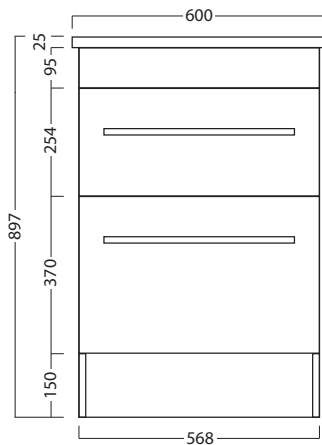

600 CABINET

LAUNDRY

DESCRIPTION

600 Laundry Cabinet, 2 Drawers, White / Melamine

PRODUCT CODE

LUA60 / M

FEATURES

- Dimensions - W 600mm x H 897mm x D 600mm
- Available in White or Melamine* finishes.
- Kordura tops 25mm thick, available in White, or coloured Kordura tops (10% surcharge applies).
- Unit comes with a tub, cabinet, soft-close drawers and semi handle.
- Pair it with a Lancashire, Stainless Steel, or Inset tub (surcharges applies).
- Recessed Handle options also available in Black or Aluminum (surcharges applies).
- Overhang options also available in left-, right-hand or both side. Custom size available upon request (surcharges applies).
- Our woodgrain Melamine is a low-pressure laminated.

KORDURA TOP FINISHES **

White

Carrera
Marble

Ice Crystal

Peak Stone

Black Granite

NOTES

*Non-stock item. **10% surcharge applies for coloured Kordura tops. Tapholes do not come predrilled – this is the responsibility of the installer, and can be cut with a hole saw. See reverse page for technical drawings.

600 CABINET

LAUNDRY

DESCRIPTION

600 Laundry Cabinet, 2 Drawers, White / Melamine

PRODUCT CODE

LUA60 / M

TECHNICAL DRAWINGS

Top

Front

Side Section

Top Section of Drawer

NOTES

Drawing indicates the technical measurement only and is not a reflection of how the unit will look. Sizes approximate. All drawings in millimeters. Drawings not to scale.