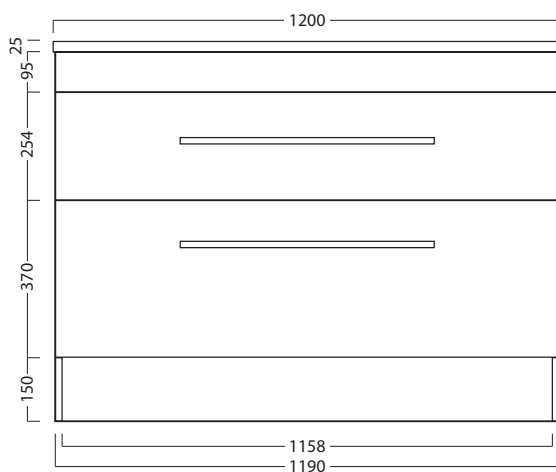

1200 CABINET

LAUNDRY

DESCRIPTION

1200 Laundry Cabinet, 2 Drawers, White / Melamine

PRODUCT CODE

LUA120 / M

FEATURES

- Dimensions - W 1200mm x H 897mm x D 600mm
- Available in White or Melamine* finishes.
- Kordura tops 25mm thick, available in White, or coloured Kordura tops (10% surcharge applies).
- Unit comes with a tub, cabinet, soft-close drawers and semi handle.
- Pair it with a Lancashire, Stainless Steel, or Inset tub (surcharges applies).
- Recessed Handle options also available in Black or Aluminum (surcharges applies).
- Overhang options also available in left-, right-hand or both side. Custom size available upon request (surcharges applies).
- Our woodgrain Melamine is a low-pressure laminated.

KORDURA TOP FINISHES**

White

Carrera Marble

Ice Crystal

Peak Stone

Black Granite

NOTES

*Non-stock item. **10% surcharge applies for coloured Kordura tops. Tapholes do not come predrilled – this is the responsibility of the installer, and can be cut with a hole saw. See reverse page for technical drawings.

1200 CABINET

LAUNDRY

DESCRIPTION

1200 Laundry Cabinet, 2 Drawers, White / Melamine

PRODUCT CODE

LUA120 / M

TECHNICAL DRAWINGS

Top

Front

Side Section

Top Section of Drawer

NOTES

Drawing indicates the technical measurement only and is not a reflection of how the unit will look. Sizes approximate. All drawings in millimeters. Drawings not to scale.