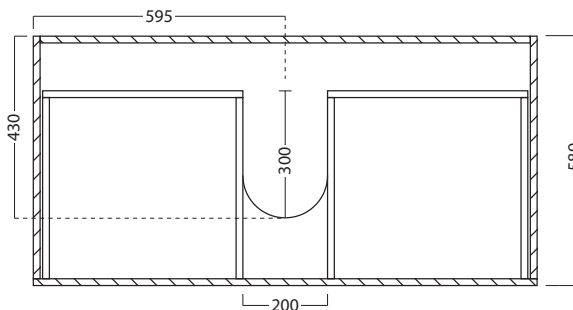

1200 CABINET

LAUNDRY

DESCRIPTION

1200 Laundry Cabinet, 2 Drawers, White / Melamine

PRODUCT CODE

LUA120 / M

FEATURES

- Dimensions - W 1200mm x H 897mm x D 600mm
- Available in White or Melamine* finishes.
- Kordura tops 25mm thick, available in White, or coloured Kordura tops (10% surcharge applies).
- Unit comes with a tub, cabinet, soft-close drawers and semi handle.
- Pair it with a Lancashire, Stainless Steel, or Inset tub (surcharges applies).
- Recessed Handle options also available in Black or Aluminum (surcharges applies).
- Overhang options also available in left-, right-hand or both side. Custom size available upon request (surcharges applies).
- Our woodgrain Melamine is a low-pressure laminated.

1200 CABINET

LAUNDRY

DESCRIPTION

1200 Laundry Cabinet, 2 Drawers, White / Melamine

PRODUCT CODE

LUA120 / M

TECHNICAL DRAWINGS

Top

Front

Side Section

Top Section of Drawer

NOTES

Drawing indicates the technical measurement only and is not a reflection of how the unit will look. Sizes approximate. All drawings in millimeters. Drawings not to scale.