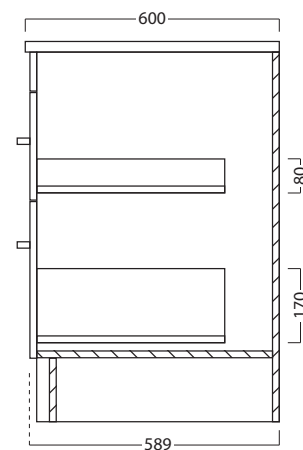

1200 CABINET

LAUNDRY

DESCRIPTION

1200 Laundry Cabinet, 2 Drawers, White / Melamine

PRODUCT CODE

LUA120 / M

FEATURES

- Dimensions - W 1200mm x H 897mm x D 600mm
- Available in White or Melamine* finishes.
- Kordura tops 25mm thick, available in White, or coloured Kordura tops (10% surcharge applies).
- Unit comes with a tub, cabinet, soft-close drawers and semi handle.
- Pair it with a Lancashire, Stainless Steel, or Inset tub (surcharges applies).
- Recessed Handle options also available in Black or Aluminum (surcharges applies).
- Overhang options also available in left-, right-hand or both side. Custom size available upon request (surcharges applies).
- Our woodgrain Melamine is a low-pressure laminated.

1200 CABINET

LAUNDRY

DESCRIPTION

1200 Laundry Cabinet, 2 Drawers, White / Melamine

PRODUCT CODE

LUA120 / M

TECHNICAL DRAWINGS

Top

Front

Side Section

Top Section of Drawer

NOTES

Drawing indicates the technical measurement only and is not a reflection of how the unit will look. Sizes approximate. All drawings in millimeters. Drawings not to scale.