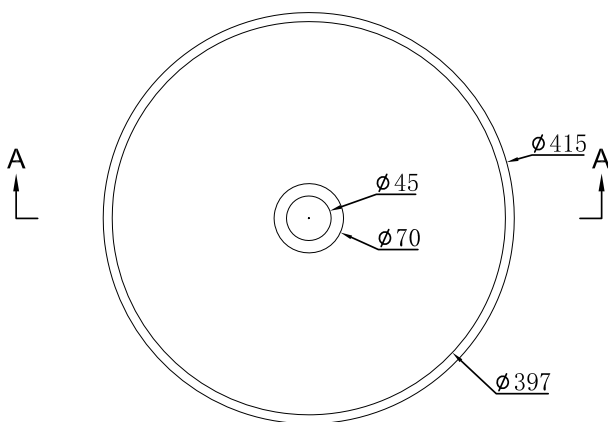

DESCRIPTION

Moon Kordura Counter Top Basin

PRODUCT CODE

MOO415

FEATURES

- Dimensions - Diameter 415 x H 115 mm
- Matte White
- Seamless, smooth finish
- Round, counter-top design
- Made of solid Kordura (acrylic and resin composite)
- Pair with Moode, Tablo, Zero or Soft Solid Surface vanities, and from a selection of Kordura Top finishes.

Top

Side Section (AA)

A-A

NOTES

- Tapware & accessories not included
- No tap holes or overflow.
- Please use a contoured waste with all basins. Requires an unslotted waste.
- Drawing indicates the technical measurement only and is not a reflection of how the product will look. Sizes nominal only. Drawings in millimetres. Not to scale.
- Tap holes do not come pre-drilled – this is the responsibility of the installer, and can be cut with a hole saw, jigsaw or router. December 2019.