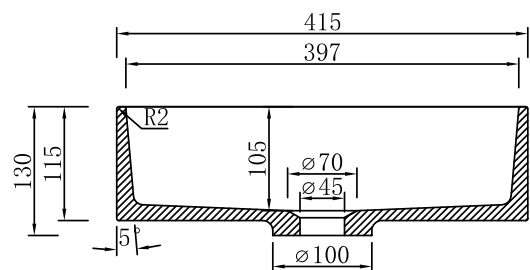

DESCRIPTION

Moon Kordura Counter Top Basin

PRODUCT CODE

MOO415

FEATURES

- Dimensions - Diameter 415 x H 115 mm
- Matte White
- Seamless, smooth finish
- Round, counter-top design
- Made of solid Kordura (acrylic and resin composite)
- Pair with Moode, Tablo, Zero or Soft Solid Surface vanities, and from a selection of Kordura Top finishes.

Top

Side Section (AA)

A-A

NOTES

- Tapware & accessories not included
- No tap holes or overflow.
- Please use a contoured waste with all basins. Requires an unslotted waste.
- Drawing indicates the technical measurement only and is not a reflection of how the product will look. Sizes nominal only. Drawings in millimetres. Not to scale.
- Tap holes do not come pre-drilled – this is the responsibility of the installer, and can be cut with a hole saw, jigsaw or router. December 2019.