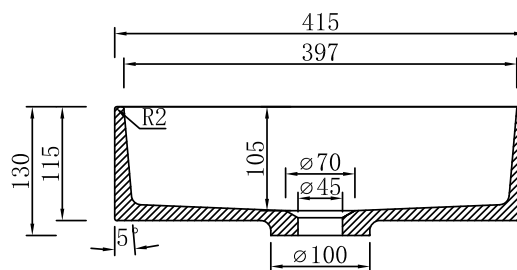

DESCRIPTION

Moon Kordura Counter Top Basin

PRODUCT CODE

MOO415

FEATURES

- Dimensions - Diameter 415 x H 115 mm
- Matte White
- Seamless, smooth finish
- Round, counter-top design
- Made of solid Kordura (acrylic and resin composite)
- Pair with Moode, Tablo, Zero or Soft Solid Surface vanities, and from a selection of Kordura Top finishes.

TECHNICAL DRAWINGS

Top

Side Section (AA)

A-A

NOTES

• Tapware & accessories not included • No tap holes or overflow. • Must use bottle traps to ensure drawers open, we recommend 40551-32 bottle trap. • Please use a contoured waste with all china basins. We recommend A27, PUW68R or FT41045 wastes. • Drawing indicates the technical measurement only and is not a reflection of how the product will look. Sizes nominal only. Drawings in millimetres. Not to scale. • Tap holes do not come pre-drilled – this is the responsibility of the installer, and can be cut with a hole saw, jigsaw or router. December 2019.