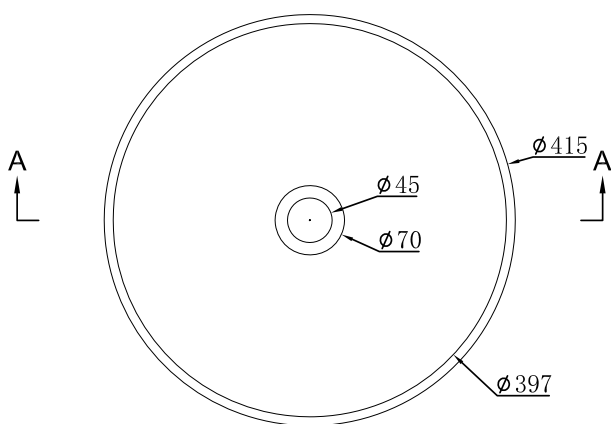

DESCRIPTION

Moon Kordura Counter Top Basin

PRODUCT CODE

MOO415

FEATURES

- Dimensions - Diameter 415 x H 115 mm
- Matte White
- Seamless, smooth finish
- Round, counter-top design
- Made of solid Kordura (acrylic and resin composite)
- Pair with Moode, Tablo, Zero or Soft Solid Surface vanities, and from a selection of Kordura Top finishes.

TECHNICAL DRAWINGS

Top

Side Section (AA)

A-A

NOTES

• Tapware & accessories not included • No tap holes or overflow. • Must use bottle traps to ensure drawers open, we recommend 40551-32 bottle trap. • Please use a contoured waste with all china basins. We recommend A27, PUW68R or FT41045 wastes. • Drawing indicates the technical measurement only and is not a reflection of how the product will look. Sizes nominal only. Drawings in millimetres. Not to scale. • Tap holes do not come pre-drilled – this is the responsibility of the installer, and can be cut with a hole saw, jigsaw or router. December 2019.